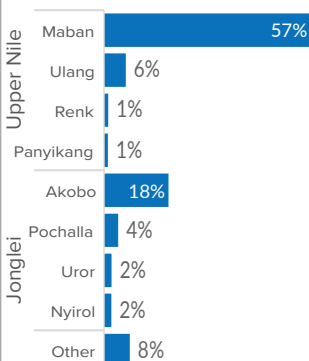

Gender breakdown

Age cohort

New arrivals trend (Dec 2021 -- Nov 2022)

Place of origin of the refugees from South Sudan

Refugee children and adults by location in Gambella

Flood Situation in Gambella Region