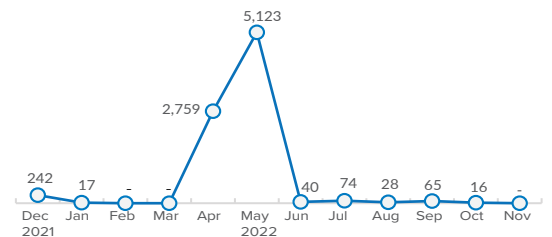

Gender breakdown

Age cohort

New arrivals trend (Dec 2021 -- Nov 2022)

Place of origin of the refugees from South Sudan

Refugee children and adults by location in Gambella

Flood Situation in Gambella Region