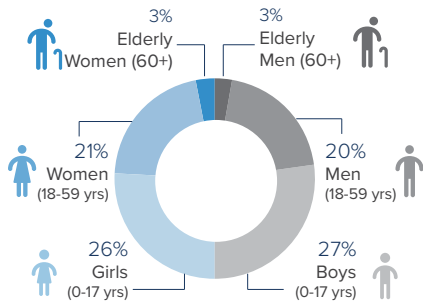

**120,664** TOTAL REGISTERED REFUGEES FROM SOUTH SUDAN

**68,417** BIOMETRICALLY VERIFIED

### Registered Refugees Per Demographics

### Demographic Breakdown