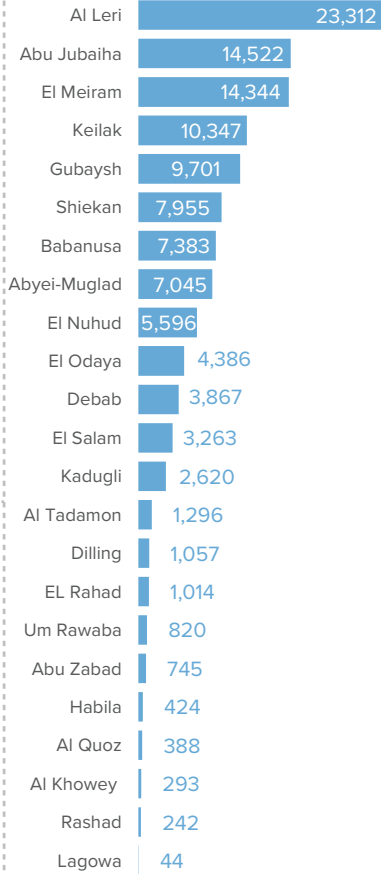

**120,664** TOTAL REGISTERED REFUGEES FROM SOUTH SUDAN

**68,417** BIOMETRICALLY VERIFIED

### Registered Refugees Per Demographics

### Demographic Breakdown

### Breakdown By Location