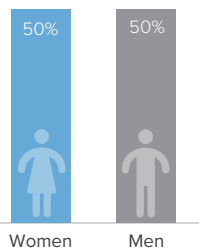

**120,664** TOTAL REGISTERED REFUGEES FROM SOUTH SUDAN

**68,417** BIOMETRICALLY VERIFIED

### Demographic Breakdown