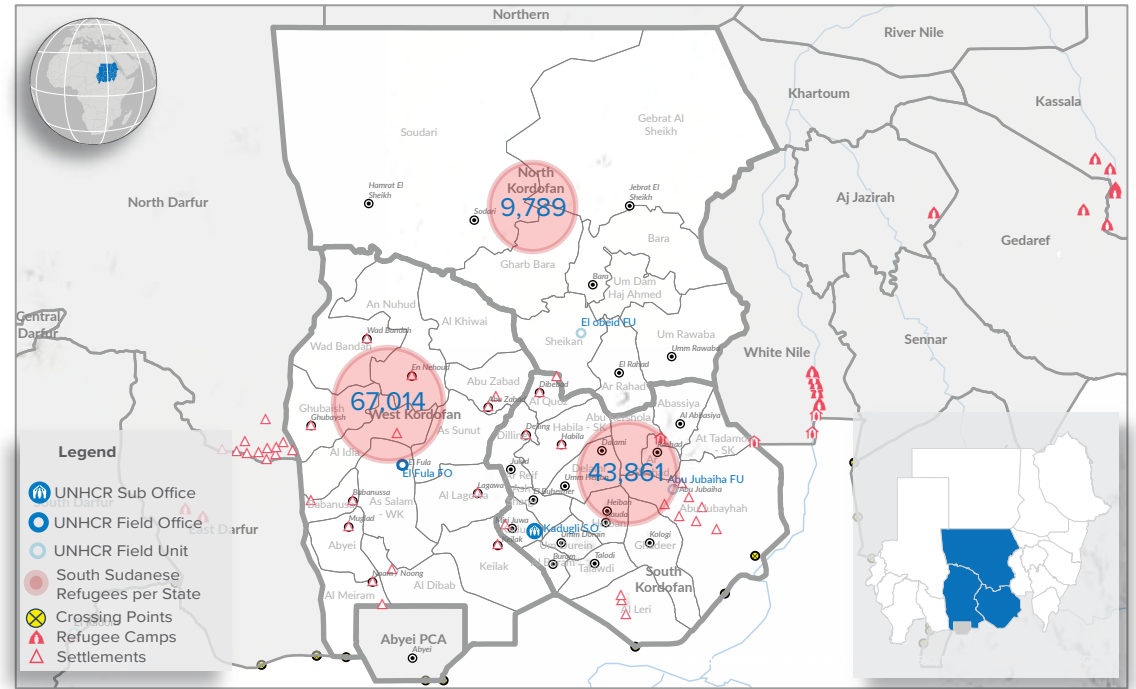

Breakdown by State