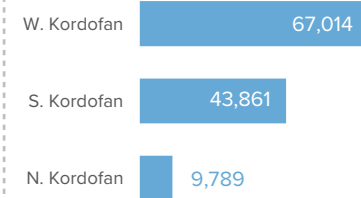

Breakdown by State