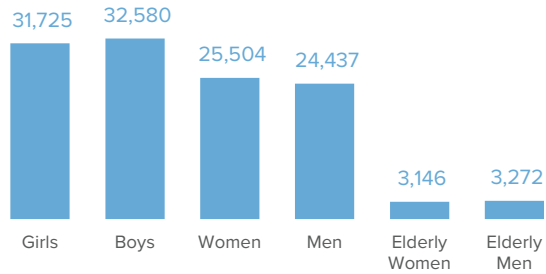

**120,664** TOTAL REGISTERED REFUGEES FROM SOUTH SUDAN

**68,417** BIOMETRICALLY VERIFIED

### Registered Refugees Per Demographics

### Demographic Breakdown