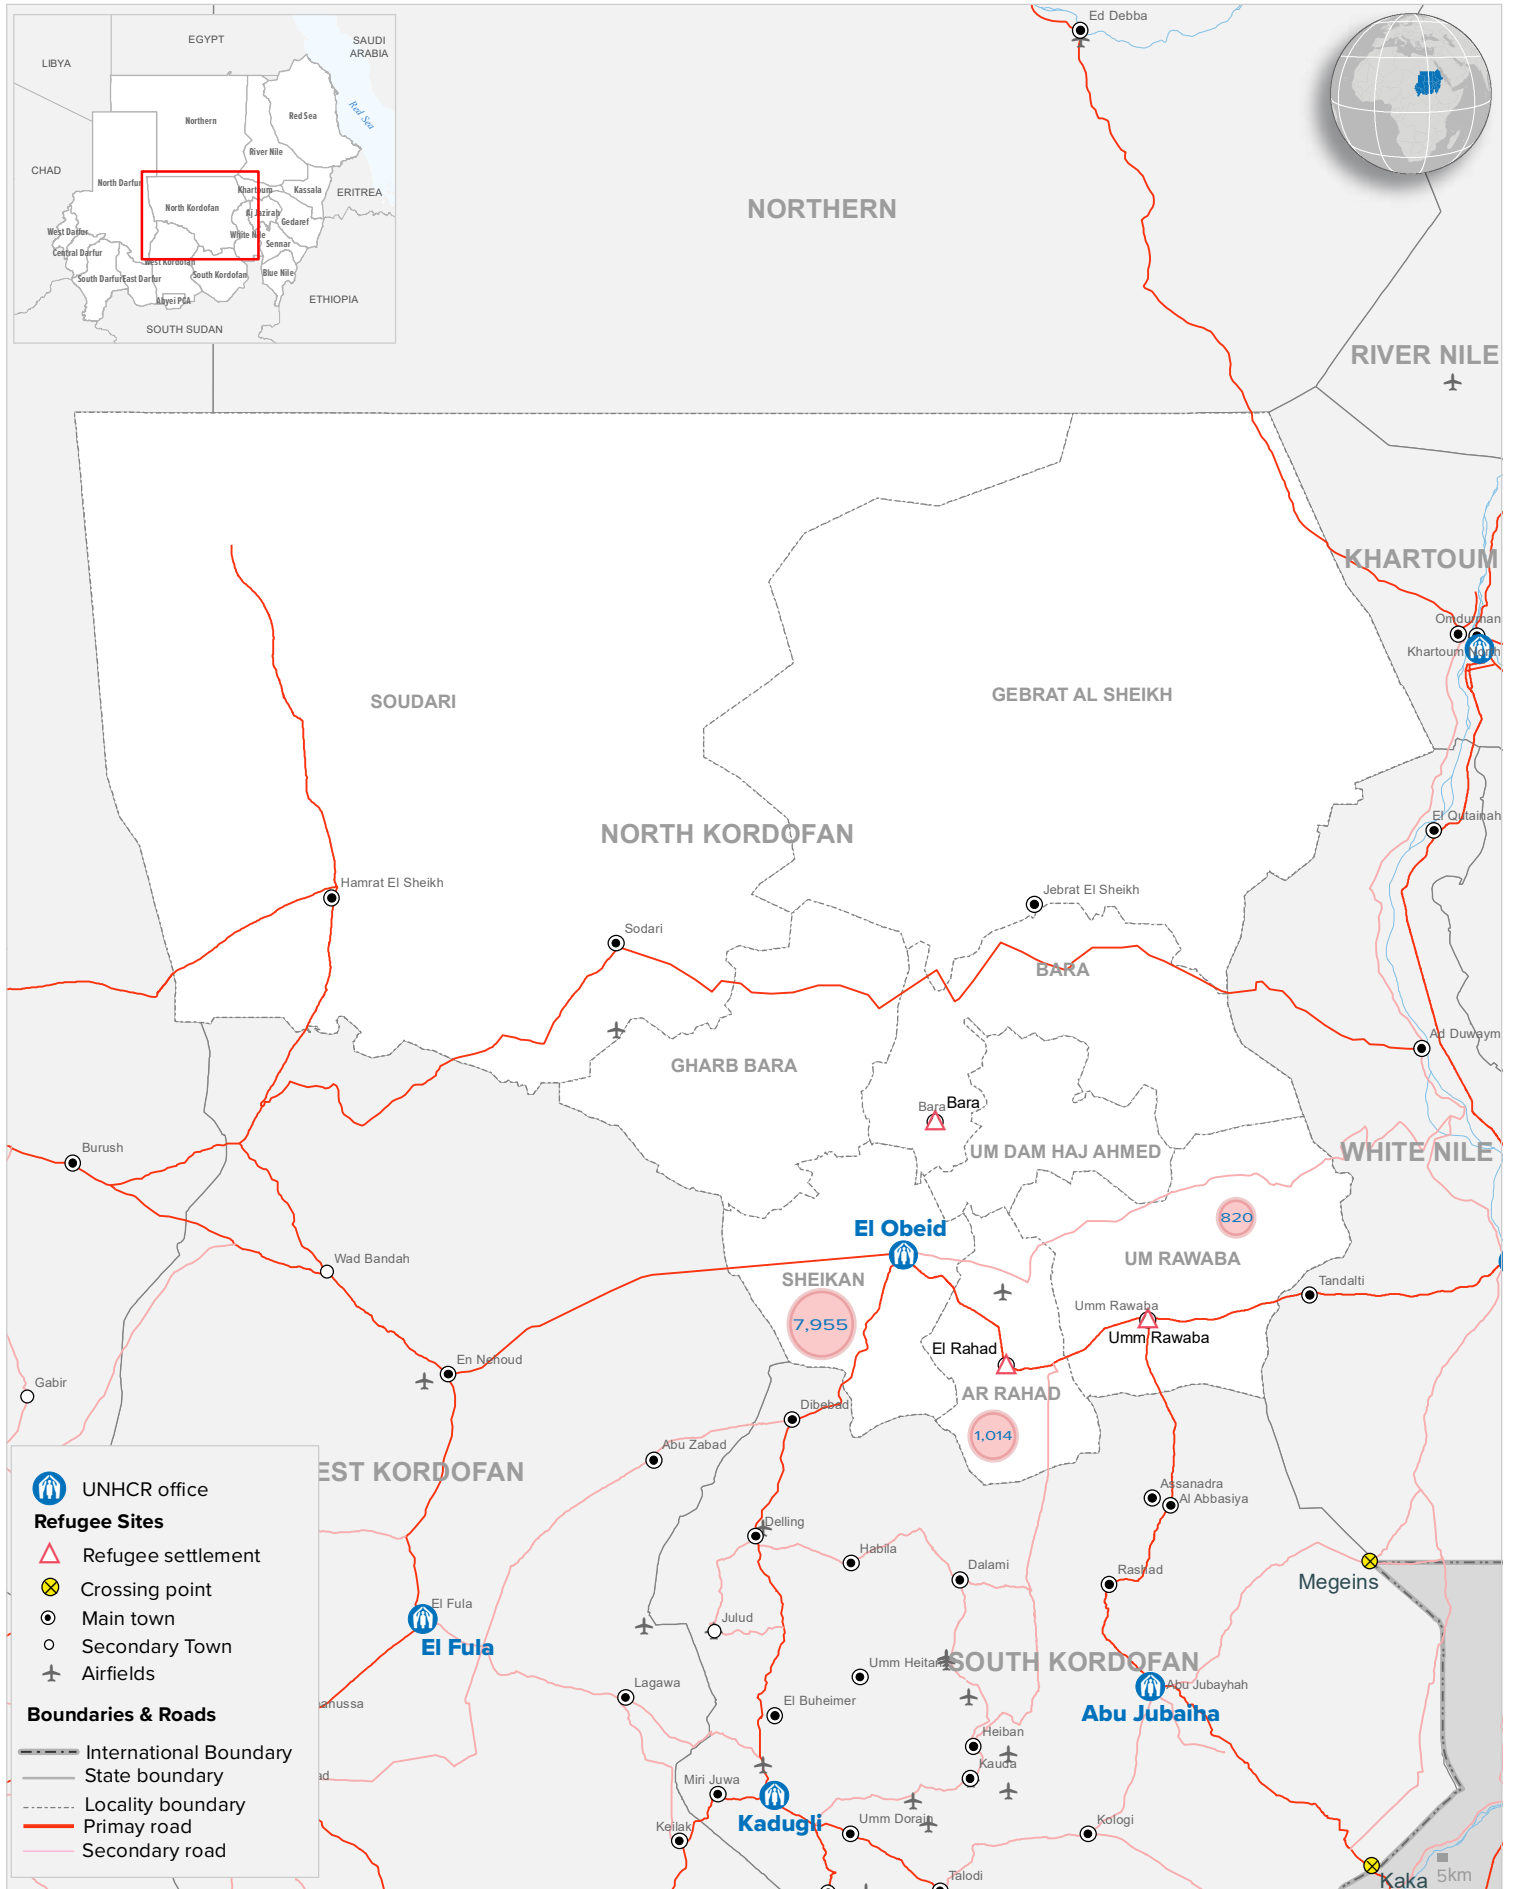

# SUDAN: North Kordofan State

## UNHCR Presence and Refugees Location Map

As of 30 November 2022

The depiction and use of boundaries, geographic names and related data shown on maps and included in lists, tables, documents, and databases are not warranted to be error free nor do they necessarily imply official endorsement or acceptance by the United Nations. Final status of the Abyei area is not yet determined.