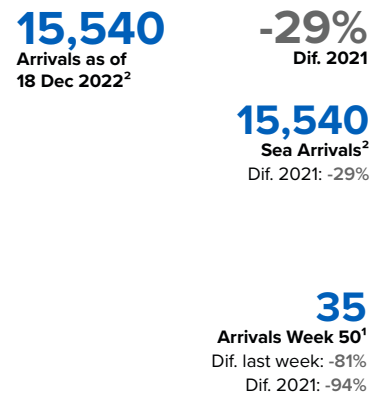

Northwest African maritime (Canary Islands)