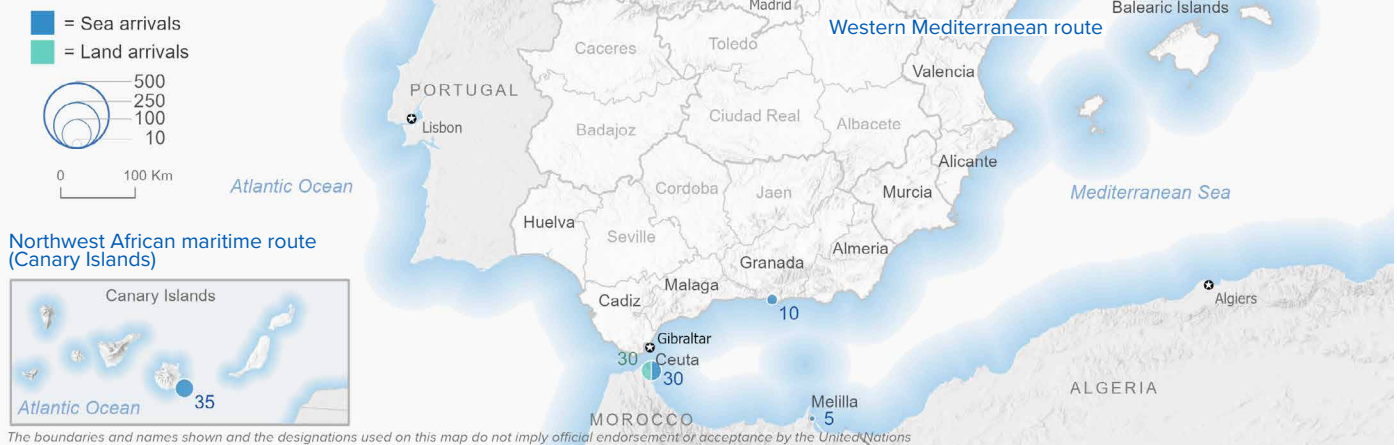

# SPAIN Weekly snapshot - Week 50 (12 - 18 Dec 2022)

The charts below are based on figures from the Ministry of Interior and UNHCR estimates. All figures are provisional and subject to change

## Refugees & migrants: sea and land arrivals in week 50<sup>1</sup>

### Western Mediterranean

### Northwest African maritime (Canary Islands)