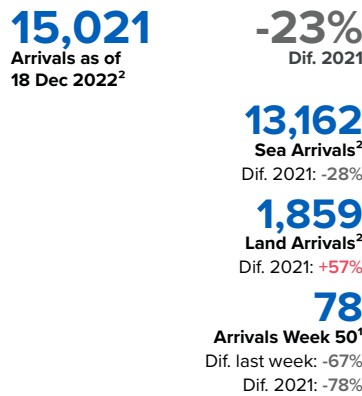

# SPAIN Weekly snapshot - Week 50 (12 - 18 Dec 2022)

The charts below are based on figures from the Ministry of Interior and UNHCR estimates. All figures are provisional and subject to change

## Refugees & migrants: sea and land arrivals in week 50<sup>1</sup>

### Northwest African maritime (Canary Islands)