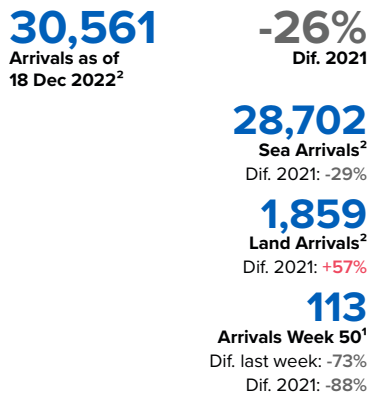

Arrivals in Spain