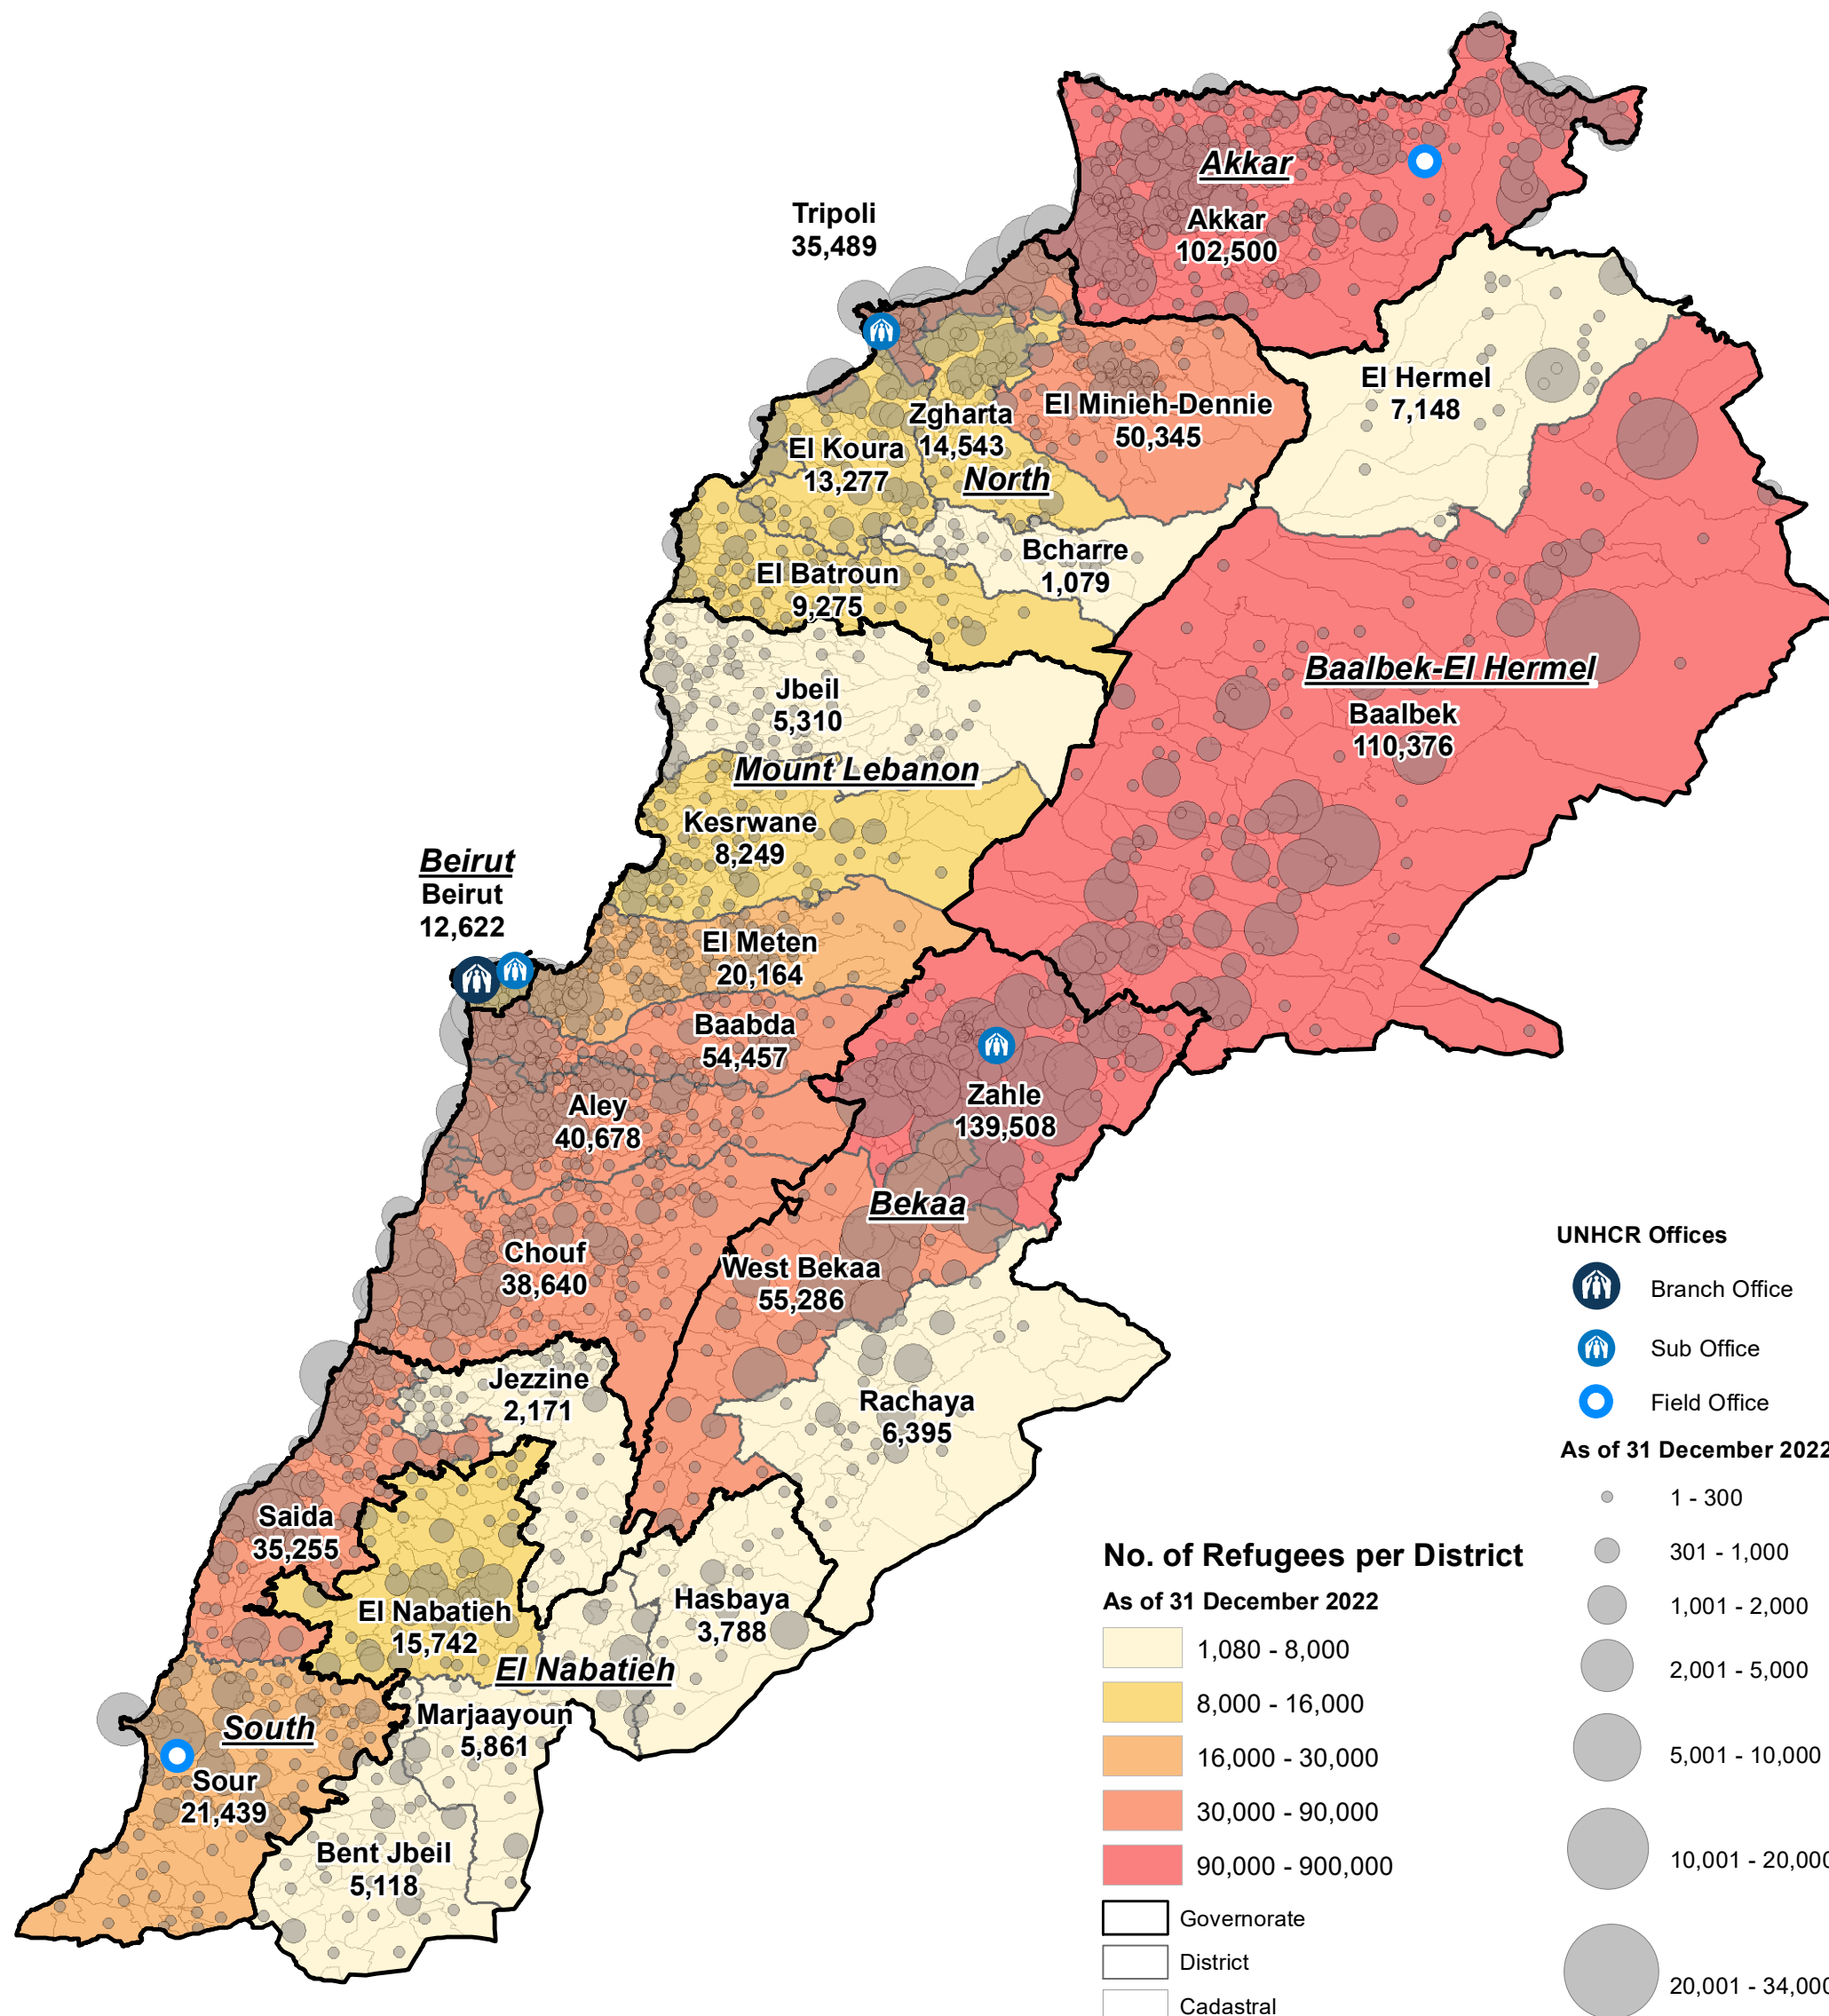

# SYRIA REFUGEE RESPONSE

## LEBANON, Syrian Refugees Registered

31 December 2022

Total No. of Refugees **814,715**

**UNHCR Offices**

-  Branch Office
-  Sub Office
-  Field Office

**As of 31 December 2022**

-  1 - 300
-  301 - 1,000
-  1,001 - 2,000
-  2,001 - 5,000
-  5,001 - 10,000
-  10,001 - 20,000
-  20,001 - 34,000

**No. of Refugees per District**  
As of 31 December 2022

-  1,080 - 8,000
-  8,000 - 16,000
-  16,000 - 30,000
-  30,000 - 90,000
-  90,000 - 900,000

 Governorate  
 District  
 Cadastral

This map has been produced by the Inter-Agency Information Management Unit of UNHCR based on maps and material provided by the Government of Lebanon for operational purposes. It does not constitute an official United Nations map. The designations employed and the presentation of material on this map do not imply the expression of any opinion whatsoever on the part of the Secretariat of the United Nations concerning the legal status of any country, territory, city or area or of its authorities, or concerning the delimitation of its frontiers or boundaries.

Data Sources:  
- Refugee population and location data by UNHCR as of 31 December 2022. For more information on refugee data, contact Diana El Habr at elhabr@unhcr.org

GIS and Mapping by UNHCR Lebanon. For further information on map, contact Maroun Sader at sader@unhcr.org