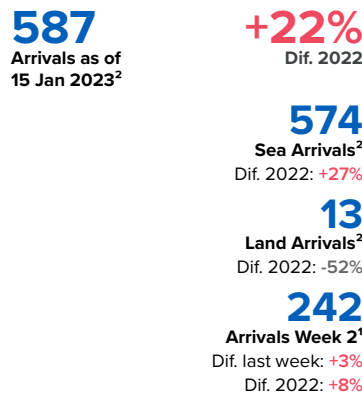

SPAIN Weekly snapshot - Week 2 (9 - 15 Jan 2023)

The charts below are based on figures from the Ministry of Interior and UNHCR estimates. All figures are provisional and subject to change

Refugees & migrants: sea and land arrivals in week 2¹

The boundaries and names shown and the designations used on this map do not imply official endorsement or acceptance by the United Nations

Arrivals in Spain

Western Mediterranean

Northwest African maritime (Canary Islands)

Arrivals in Spain during the last five weeks¹

Arrivals in Spain by route during the last six months²

Arrivals in Spain per month²

Arrivals in Spain per year²