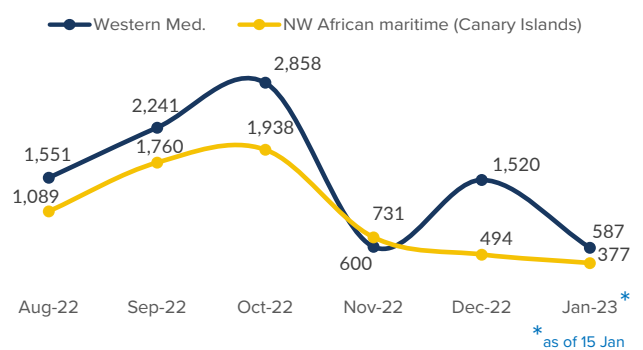

SPAIN Weekly snapshot - Week 2 (9 - 15 Jan 2023)

The charts below are based on figures from the Ministry of Interior and UNHCR estimates. All figures are provisional and subject to change

Refugees & migrants: sea and land arrivals in week 2¹

The boundaries and names shown and the designations used on this map do not imply official endorsement or acceptance by the United Nations

Arrivals in Spain

Western Mediterranean

Northwest African maritime (Canary Islands)

Arrivals in Spain during the last five weeks¹

Arrivals in Spain by route during the last six months²

Arrivals in Spain per month²

Arrivals in Spain per year²