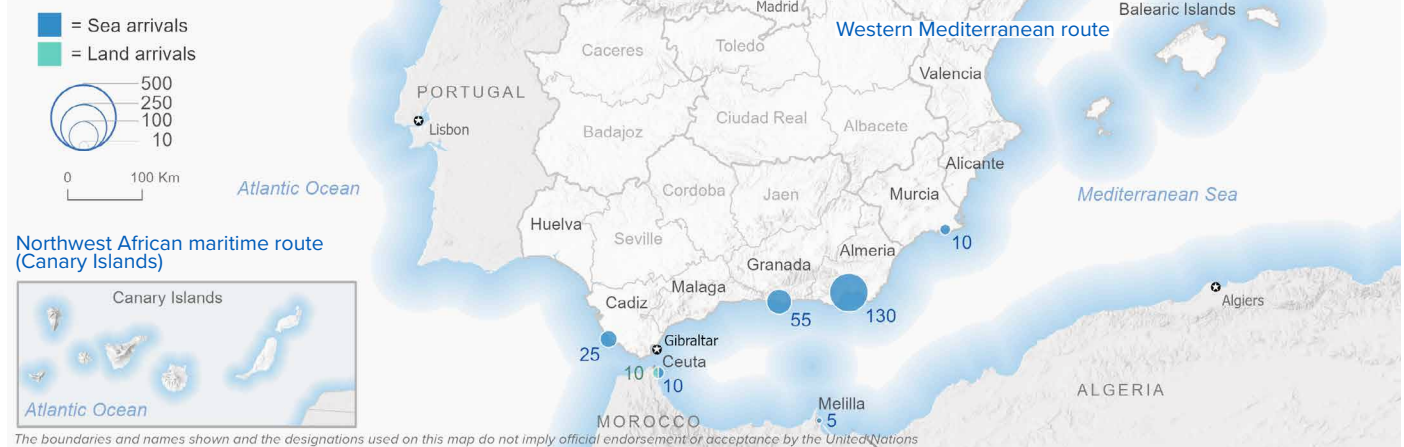

SPAIN Weekly snapshot - Week 2 (9 - 15 Jan 2023)

The charts below are based on figures from the Ministry of Interior and UNHCR estimates. All figures are provisional and subject to change

Refugees & migrants: sea and land arrivals in week 2¹

The boundaries and names shown and the designations used on this map do not imply official endorsement or acceptance by the United Nations

Arrivals in Spain

Western Mediterranean

Northwest African maritime (Canary Islands)

Arrivals in Spain during the last five weeks¹

Arrivals in Spain by route during the last six months²

Arrivals in Spain per month²

Arrivals in Spain per year²