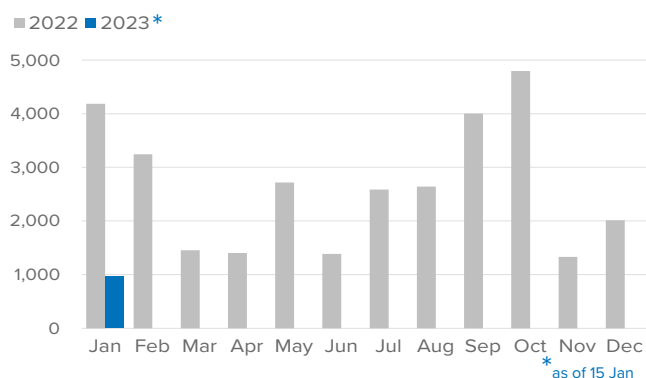

SPAIN Weekly snapshot - Week 2 (9 - 15 Jan 2023)

The charts below are based on figures from the Ministry of Interior and UNHCR estimates. All figures are provisional and subject to change

Refugees & migrants: sea and land arrivals in week 2¹

The boundaries and names shown and the designations used on this map do not imply official endorsement or acceptance by the United Nations

Arrivals in Spain

Western Mediterranean

Northwest African maritime (Canary Islands)

Arrivals in Spain during the last five weeks¹

Arrivals in Spain by route during the last six months²

Arrivals in Spain per month²

Arrivals in Spain per year²