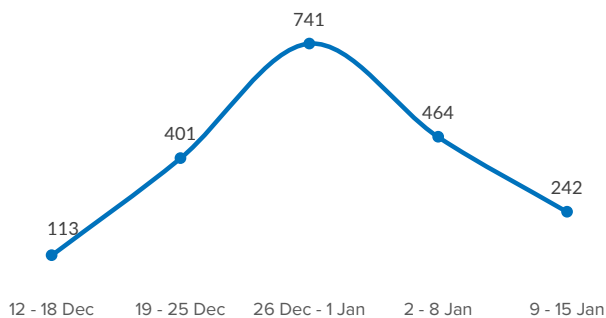

SPAIN Weekly snapshot - Week 2 (9 - 15 Jan 2023)

The charts below are based on figures from the Ministry of Interior and UNHCR estimates. All figures are provisional and subject to change

Refugees & migrants: sea and land arrivals in week 2¹

The boundaries and names shown and the designations used on this map do not imply official endorsement or acceptance by the United Nations

Arrivals in Spain

Western Mediterranean

Northwest African maritime (Canary Islands)

Arrivals in Spain during the last five weeks¹

Arrivals in Spain by route during the last six months²

Arrivals in Spain per month²

Arrivals in Spain per year²