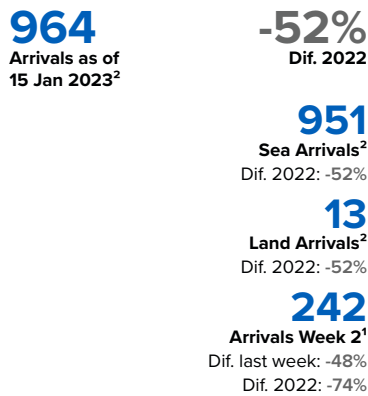

SPAIN Weekly snapshot - Week 2 (9 - 15 Jan 2023)

The charts below are based on figures from the Ministry of Interior and UNHCR estimates. All figures are provisional and subject to change

Refugees & migrants: sea and land arrivals in week 2¹

The boundaries and names shown and the designations used on this map do not imply official endorsement or acceptance by the United Nations

Arrivals in Spain

Western Mediterranean

Northwest African maritime (Canary Islands)

Arrivals in Spain during the last five weeks¹

Arrivals in Spain by route during the last six months²

Arrivals in Spain per month²

Arrivals in Spain per year²