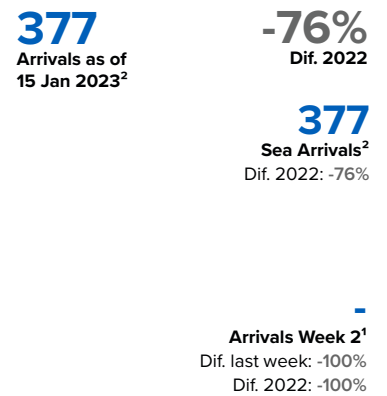

SPAIN Weekly snapshot - Week 2 (9 - 15 Jan 2023)

The charts below are based on figures from the Ministry of Interior and UNHCR estimates. All figures are provisional and subject to change

Refugees & migrants: sea and land arrivals in week 2¹

The boundaries and names shown and the designations used on this map do not imply official endorsement or acceptance by the United Nations

Arrivals in Spain

Western Mediterranean

Northwest African maritime (Canary Islands)

Arrivals in Spain during the last five weeks¹

Arrivals in Spain by route during the last six months²

Arrivals in Spain per month²

Arrivals in Spain per year²