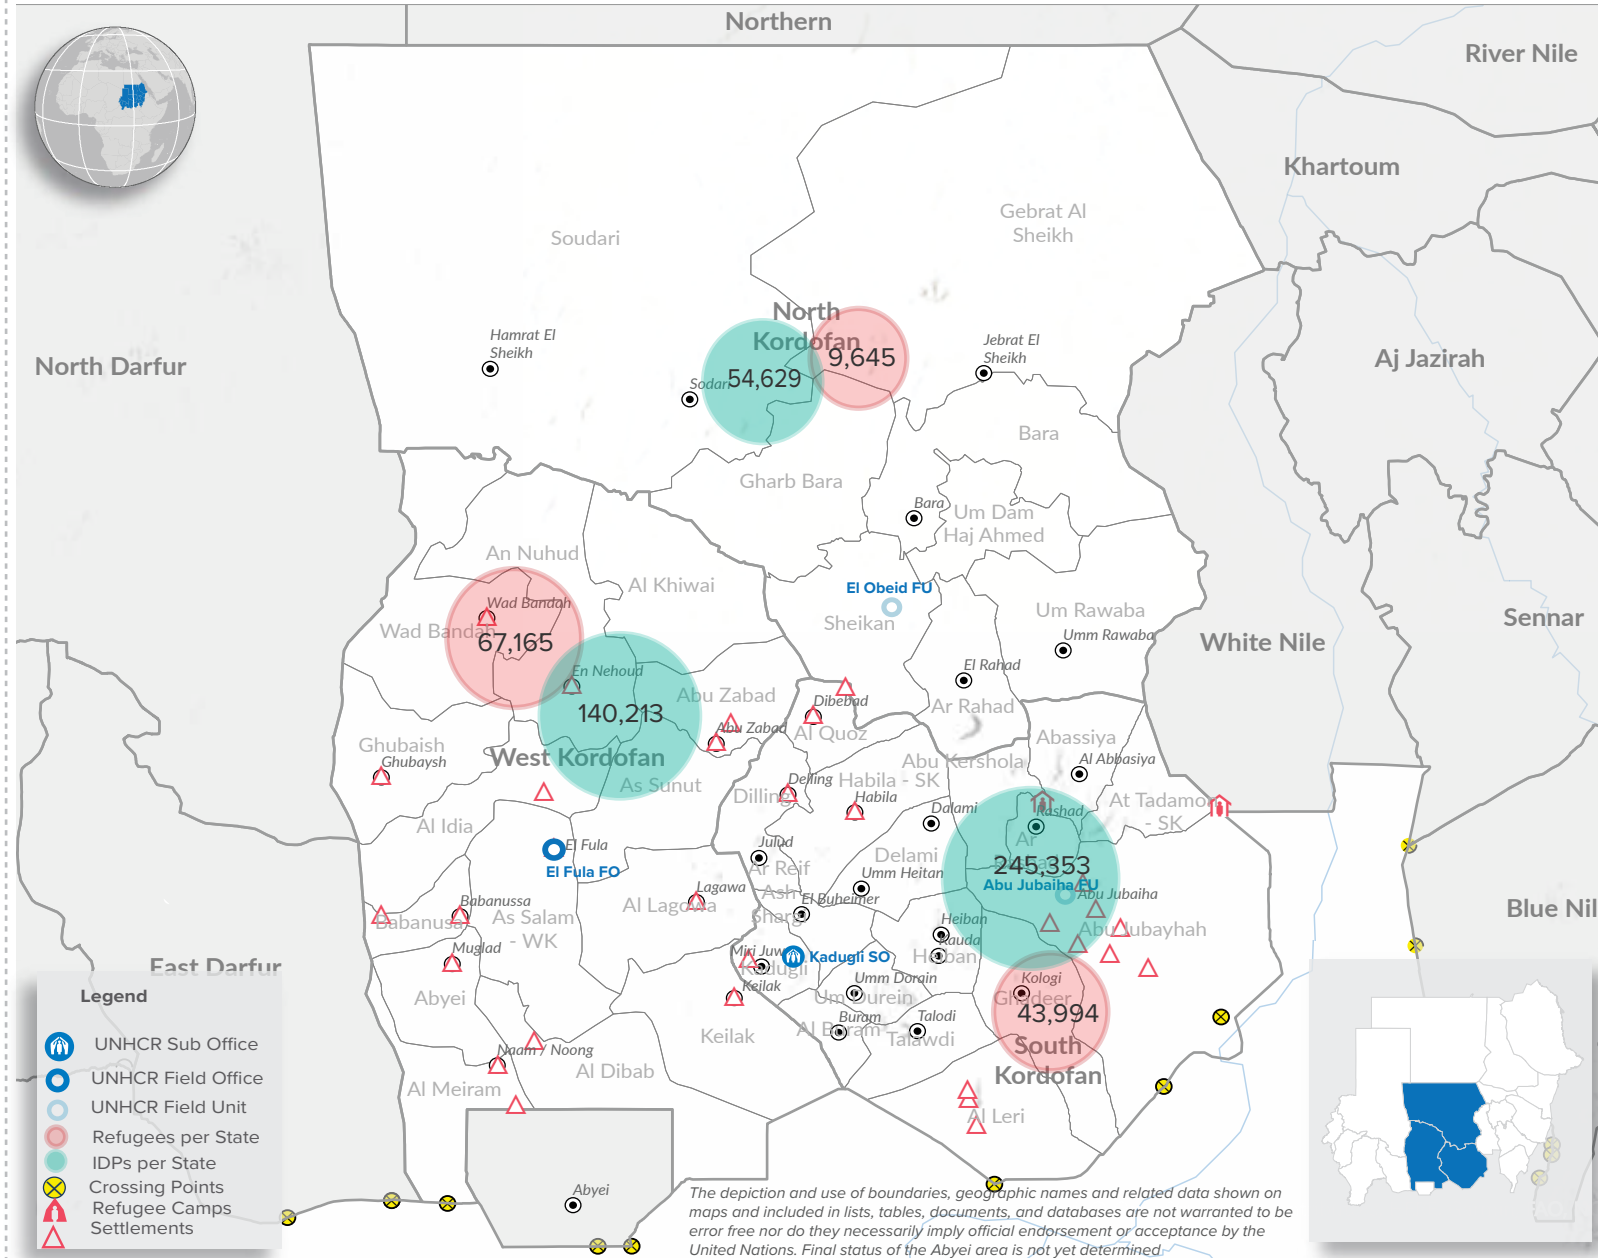

KEY FIGURES

563,001
TOTAL POPULATION OF CONCERN
IN KORDOFAN

440,195
INTERNALLY DISPLACED PERSONS (IDPs)

12% in North Kordofan, 56% in South Kordofan while West Kordofan has 32% IDPs.
Source: IOM DTM - RIV Jul. 2022.

120,804
SOUTH SUDANESE REFUGEES REGISTERED
IN KORDOFAN

57% of Refugees in Kordofan are biometrically verified.
Source: UNHCR Dec. 2022.

2,002
SUDANESE REFUGEE RETURNEES
IN KORDOFAN

Spontaneous returnees between Aug 2021 - Aug 2022
Source: UNHCR Sep. 2022.

The depiction and use of boundaries, geographic names and related data shown on maps and included in lists, tables, documents, and databases are not warranted to be error free nor do they necessarily imply official endorsement or acceptance by the United Nations. Final status of the Abyei area is not yet determined.