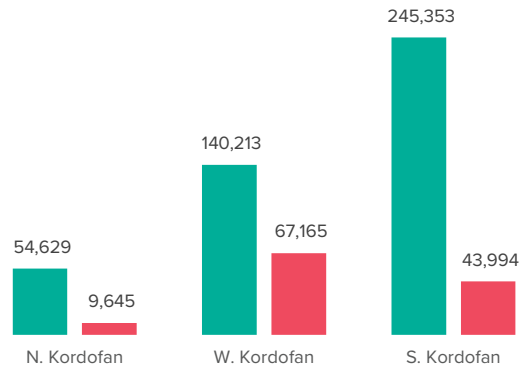

KEY FIGURES

563,001
TOTAL POPULATION OF CONCERN
IN KORDOFAN

440,195
INTERNALLY DISPLACED PERSONS (IDPs)

12% in North Kordofan, 56% in South Kordofan while West Kordofan has 32% IDPs.
Source: IOM DTM - RIV Jul. 2022.

120,804
SOUTH SUDANESE REFUGEES REGISTERED
IN KORDOFAN

57% of Refugees in Kordofan are biometrically verified.
Source: UNHCR Dec. 2022.

2,002
SUDANESE REFUGEE RETURNEES
IN KORDOFAN

Spontaneous returnees between Aug 2021 - Aug 2022
Source: UNHCR Sep. 2022.