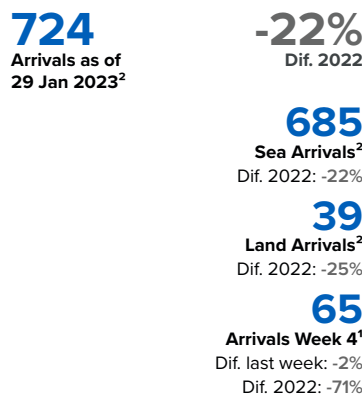

# SPAIN Weekly snapshot - Week 4 (23 - 29 Jan 2023)

The charts below are based on figures from the Ministry of Interior and UNHCR estimates. All figures are provisional and subject to change

## Refugees & migrants: sea and land arrivals in week 4<sup>1</sup>

### Northwest African maritime (Canary Islands)

## Arrivals in Spain by route during the last six months<sup>2</sup>