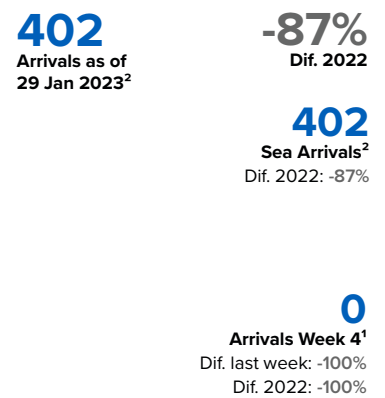

Northwest African maritime (Canary Islands)