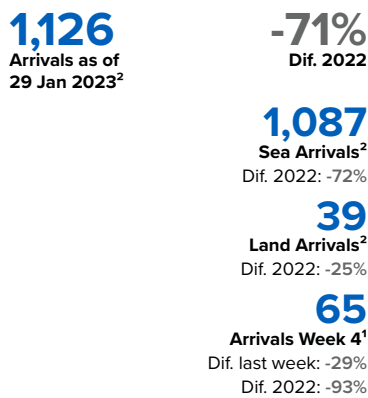

Arrivals in Spain