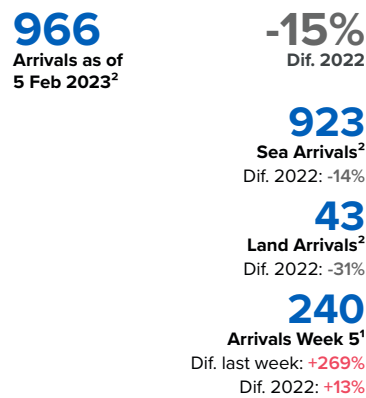

# SPAIN Weekly snapshot - Week 5 (30 Jan - 5 Feb 2023)

The charts below are based on figures from the Ministry of Interior and UNHCR estimates. All figures are provisional and subject to change

## Refugees & migrants: sea and land arrivals in week 5<sup>1</sup>

### Northwest African maritime (Canary Islands)

## Arrivals in Spain by route during the last six months<sup>2</sup>