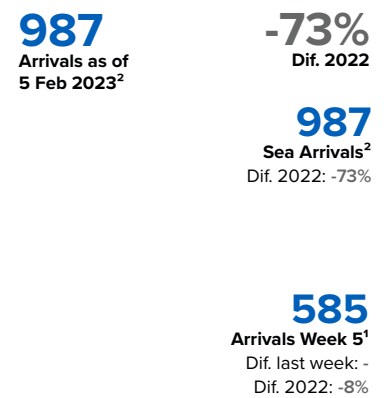

Northwest African maritime (Canary Islands)