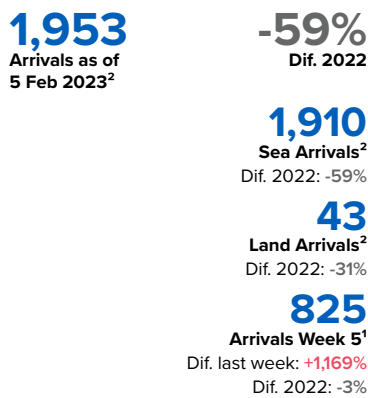

Arrivals in Spain