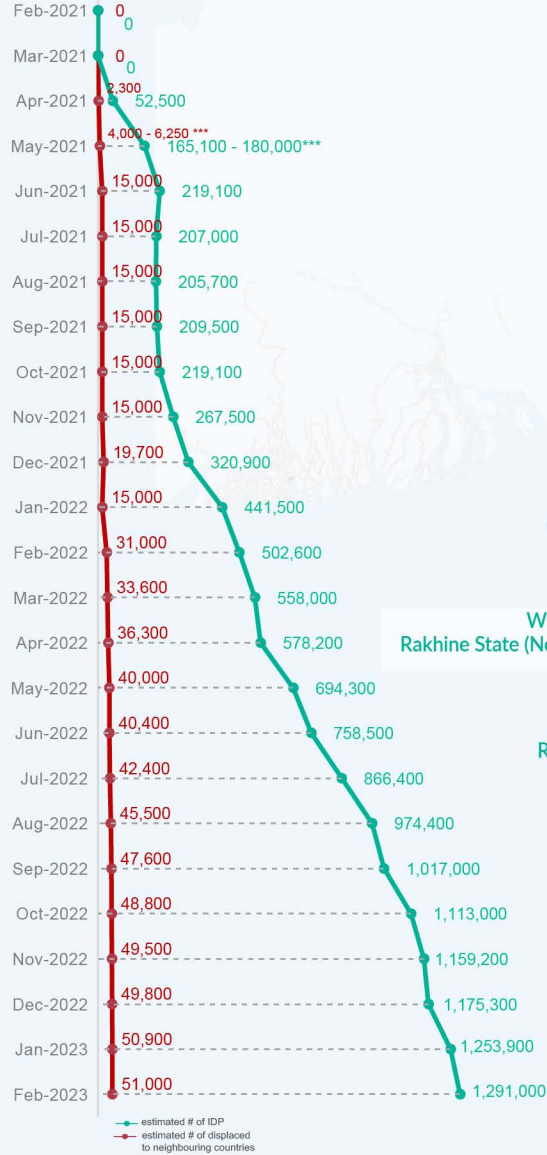

Key figures

Estimated # of IDPs → 1,291,000
 Estimated # of displaced to neighbouring countries → 51,200

Source : UN in Myanmar

Estimated displacement figures by Month

*54,000 persons are displaced by armed conflict in neighbouring Kayah State while 6,800 persons are displaced by inter-EAO conflict between SSPP and RCSS

**UN Estimates

***Range of figures was used while data collection was in progress

Estimated internal displacement within Myanmar since 1 February 2021 (rounded to the nearest hundred)

Estimated displacement to neighbouring countries since 1 February 2021, who remain displaced (rounded to the nearest hundred)

The boundaries and names shown on this map do not imply official endorsement or acceptance by the United Nations

Key figures

1,619,000

Estimated total IDPs within Myanmar

328,000
 Estimated # of IDPs displaced prior to 1 Feb 2021
 (As of 31 Dec, 2022)

1,291,000
 Estimated # of IDPs displaced post 1 Feb 2021
 (As of 13 Feb, 2023)

Source : UN in Myanmar

Estimated total internally displaced person (IDPs) within Myanmar (as of 13 Feb 2023)

State/Region	Prior to 1 Feb 2021 IDPs	Post 1 Feb 2021 IDPs	Total # of IDPs within Myanmar
Shan State (North)	8,800	7,800	16,600
Mon State	-	27,100	27,100
Rakhine State (North)	35,700	1,100	36,800
Tanintharyi Region	-	38,700	38,700
Chin State	5,500	45,700	51,200
Bago Region (East)	-	59,300	59,300
Shan State (South)	-	60,800	60,800
Kayah State	-	86,600	86,600
Kachin State	89,600	11,900	101,500
Kayin State	1,900	105,600	107,500
Magway Region	-	151,700	151,700
Rakhine State (Central)	186,500	10,400	196,900
Sagaing Region	-	684,300	684,300
Grand Total	328,000	1,291,000	1,619,000