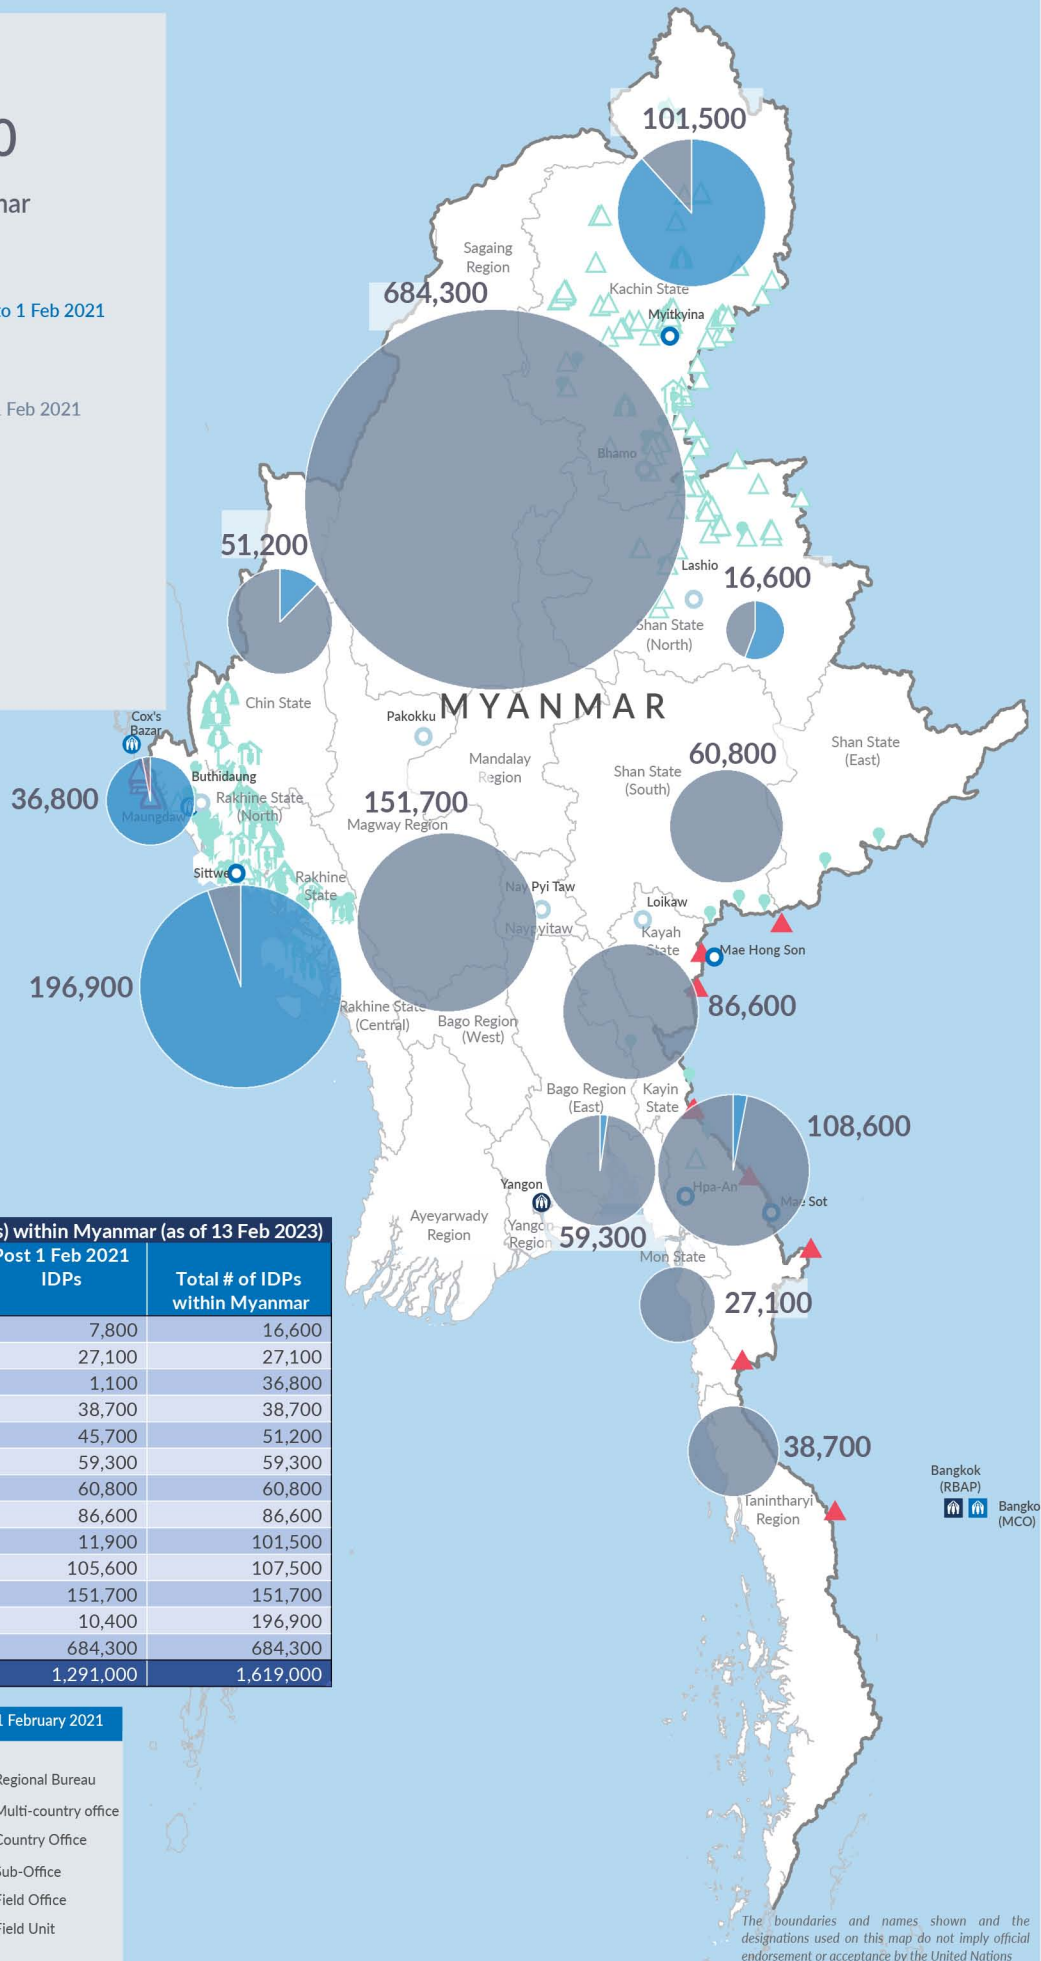

Key figures

Estimated # of IDPs → 1,291,000
 Estimated # of displaced to neighbouring countries → 51,200

Source : UN in Myanmar

Estimated displacement figures by Month

*54,000 persons are displaced by armed conflict in neighbouring Kayah State while 6,800 persons are displaced by inter-EAO conflict between SSPP and RCSS

**UN Estimates

***Range of figures was used while data collection was in progress

Estimated internal displacement within Myanmar since 1 February 2021 (rounded to the nearest hundred)

Estimated displacement to neighbouring countries since 1 February 2021, who remain displaced (rounded to the nearest hundred)

The boundaries and names shown on this map do not imply official endorsement or acceptance by the United Nations

Key figures

1,619,000

Estimated total IDPs within Myanmar

328,000
 Estimated # of IDPs displaced prior to 1 Feb 2021
 (As of 31 Dec, 2022)

1,291,000
 Estimated # of IDPs displaced post 1 Feb 2021
 (As of 13 Feb, 2023)

Source : UN in Myanmar

Estimated total internally displaced person (IDPs) within Myanmar (as of 13 Feb 2023)

State/Region	Prior to 1 Feb 2021 IDPs	Post 1 Feb 2021 IDPs	Total # of IDPs within Myanmar
Shan State (North)	8,800	7,800	16,600
Mon State	-	27,100	27,100
Rakhine State (North)	35,700	1,100	36,800
Tanintharyi Region	-	38,700	38,700
Chin State	5,500	45,700	51,200
Bago Region (East)	-	59,300	59,300
Shan State (South)	-	60,800	60,800
Kayah State	-	86,600	86,600
Kachin State	89,600	11,900	101,500
Kayin State	1,900	105,600	107,500
Magway Region	-	151,700	151,700
Rakhine State (Central)	186,500	10,400	196,900
Sagaing Region	-	684,300	684,300
Grand Total	328,000	1,291,000	1,619,000