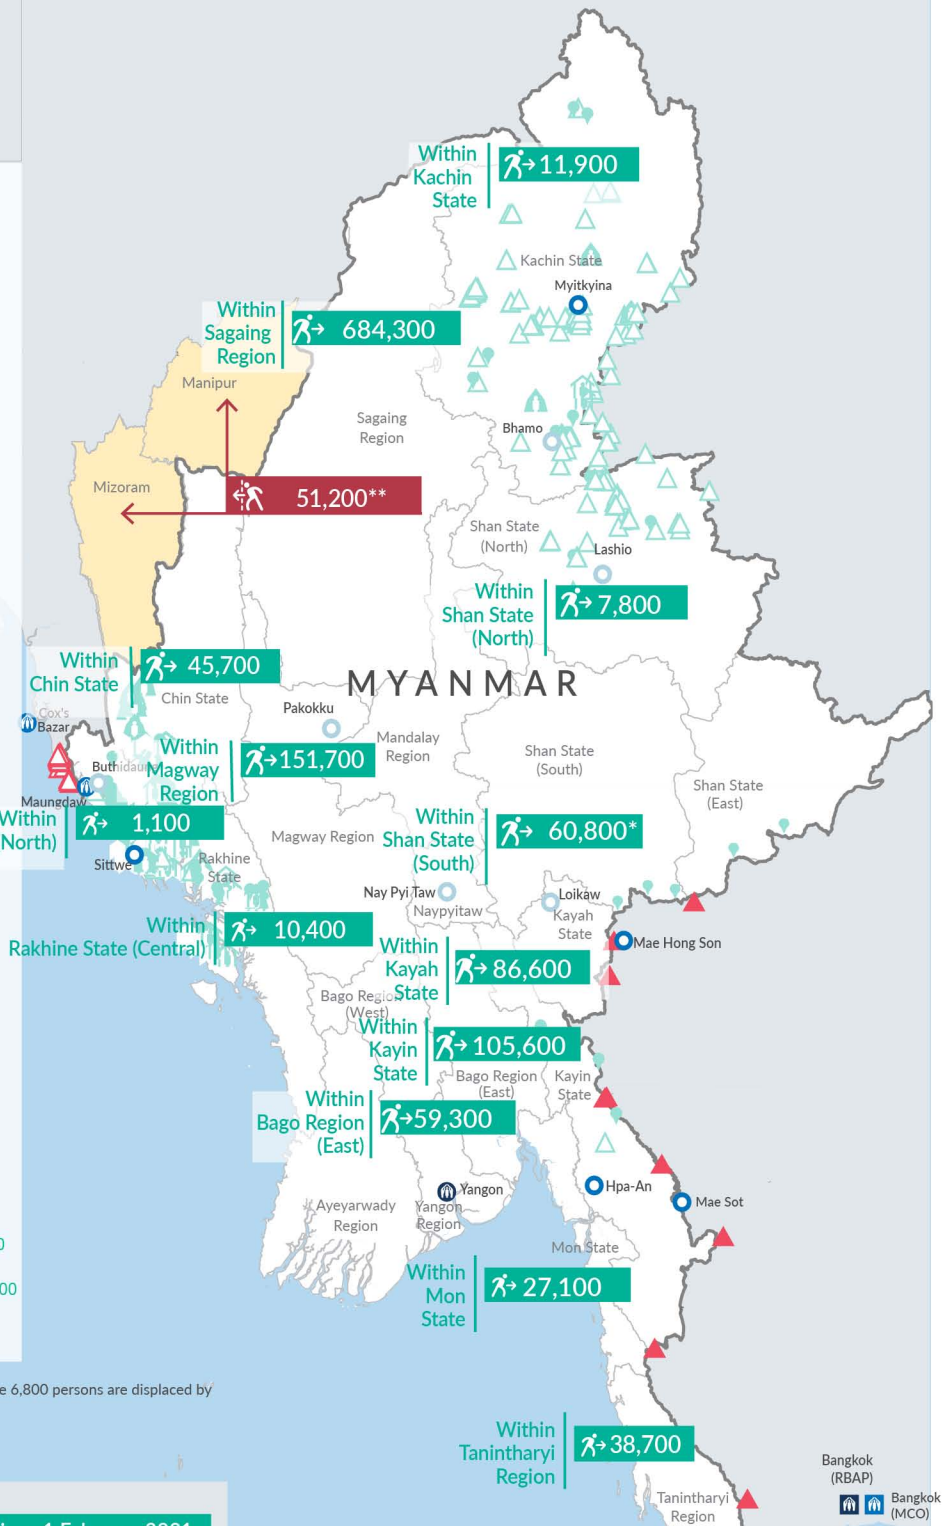

Key figures

Estimated # of IDPs → 1,291,000
 Estimated # of displaced to neighbouring countries → 51,200

Source : UN in Myanmar

Estimated displacement figures by Month

*54,000 persons are displaced by armed conflict in neighbouring Kayah State while 6,800 persons are displaced by inter-EAO conflict between SSPP and RCSS

**UN Estimates

***Range of figures was used while data collection was in progress

Estimated internal displacement within Myanmar since 1 February 2021 (rounded to the nearest hundred)

Estimated displacement to neighbouring countries since 1 February 2021, who remain displaced (rounded to the nearest hundred)

The boundaries and names shown on this map do not imply official endorsement or acceptance by the United Nations

Key figures

1,619,000

Estimated total IDPs within Myanmar

328,000
 Estimated # of IDPs displaced prior to 1 Feb 2021
 (As of 31 Dec, 2022)

1,291,000
 Estimated # of IDPs displaced post 1 Feb 2021
 (As of 13 Feb, 2023)

Source : UN in Myanmar

Estimated total internally displaced person (IDPs) within Myanmar (as of 13 Feb 2023)

State/Region	Prior to 1 Feb 2021 IDPs	Post 1 Feb 2021 IDPs	Total # of IDPs within Myanmar
Shan State (North)	8,800	7,800	16,600
Mon State	-	27,100	27,100
Rakhine State (North)	35,700	1,100	36,800
Tanintharyi Region	-	38,700	38,700
Chin State	5,500	45,700	51,200
Bago Region (East)	-	59,300	59,300
Shan State (South)	-	60,800	60,800
Kayah State	-	86,600	86,600
Kachin State	89,600	11,900	101,500
Kayin State	1,900	105,600	107,500
Magway Region	-	151,700	151,700
Rakhine State (Central)	186,500	10,400	196,900
Sagaing Region	-	684,300	684,300
Grand Total	328,000	1,291,000	1,619,000