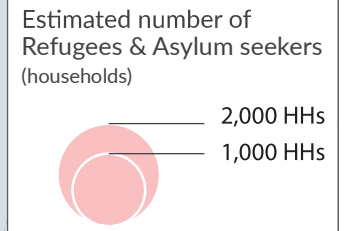

98,000

estimated newly arrived refugees in the Somali region

16,000

estimated refugee households

Population estimates provided by the authorities of Doolo zone, Somali Region. Level-1 registration is underway to verify these estimates.

13

temporary refugee sites in three woredas (Admin 3)

236K

estimated local pop. in the three woredas

Estimated number of Refugees & Asylum seekers (households)