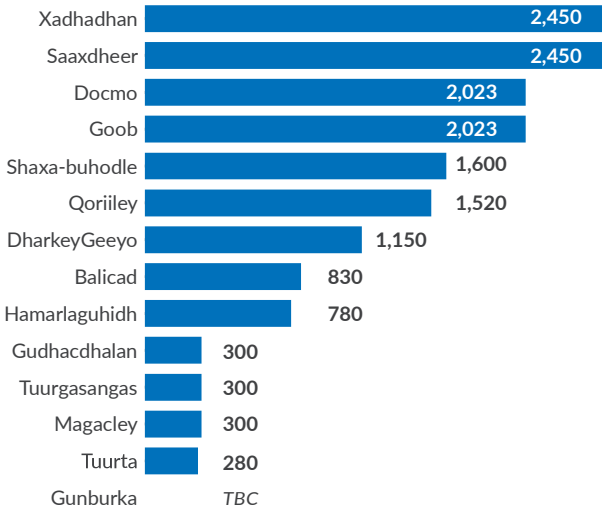

98,000

estimated newly arrived refugees in the Somali region

16,000

estimated refugee households

Population estimates provided by the authorities of Doolo zone, Somali Region. Level-1 registration is underway to verify these estimates.

13

temporary refugee sites in three woredas (Admin 3)

236K

estimated local pop. in the three woredas

Estimated number of Refugees & Asylum seekers (households)