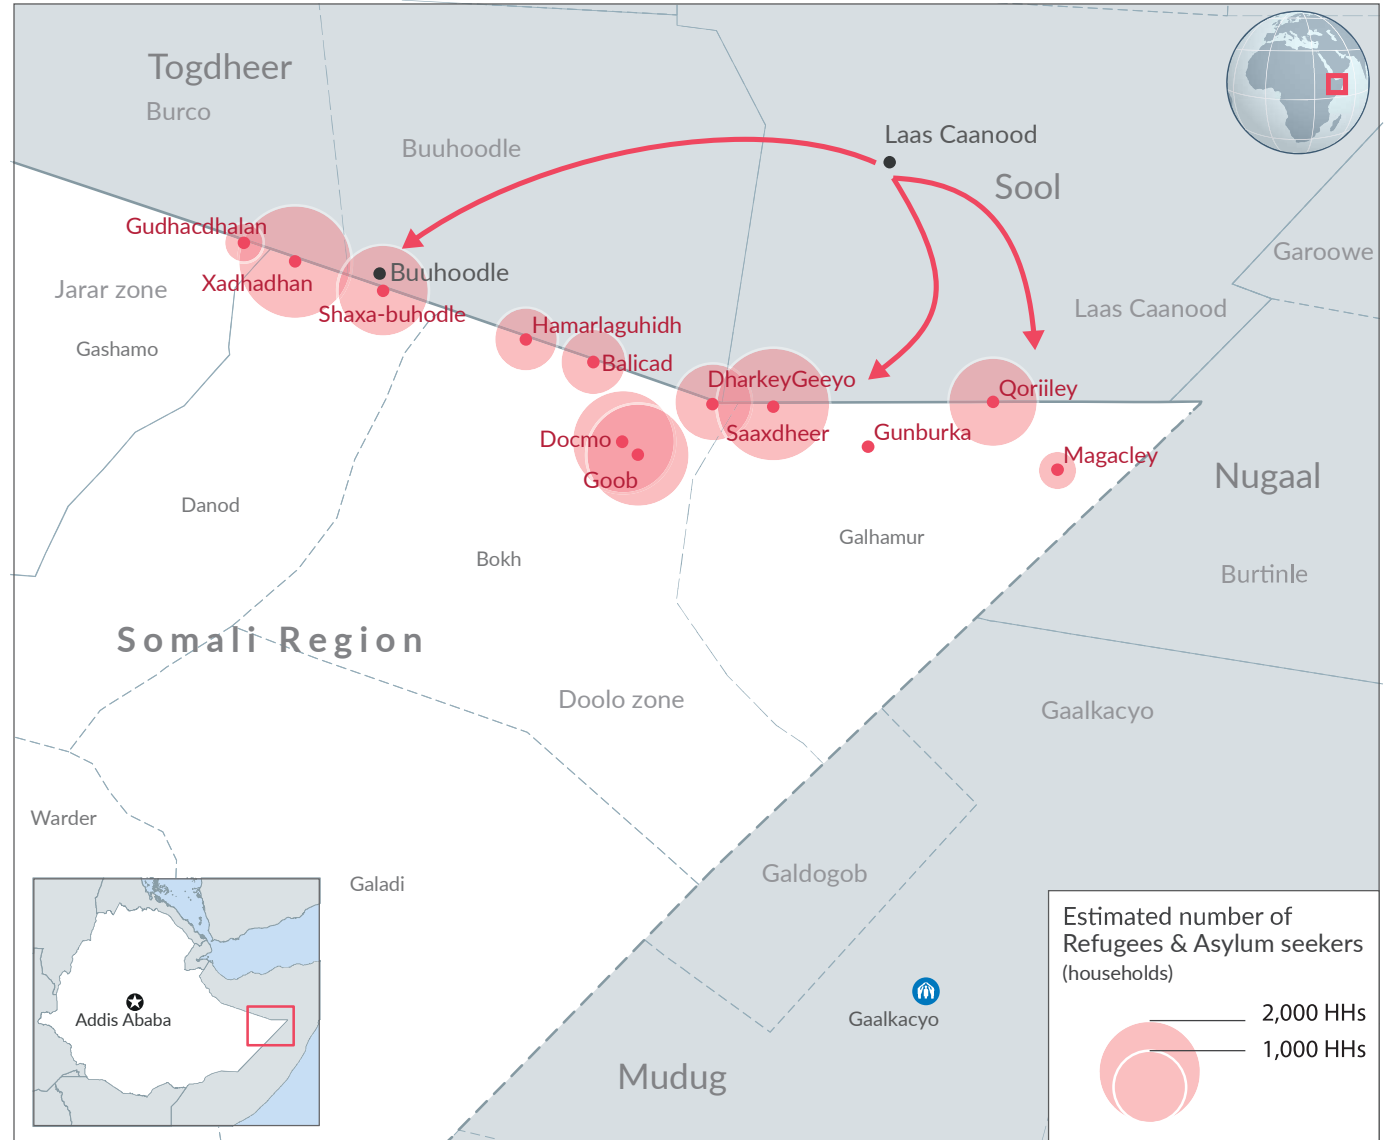

98,000

estimated newly arrived refugees in the Somali region

16,000

estimated refugee households

Population estimates provided by the authorities of Doolo zone, Somali Region. Level-1 registration is underway to verify these estimates.

13

temporary refugee sites in three woredas (Admin 3)

236K

estimated local pop. in the three woredas

Estimated number of Refugees & Asylum seekers (households)