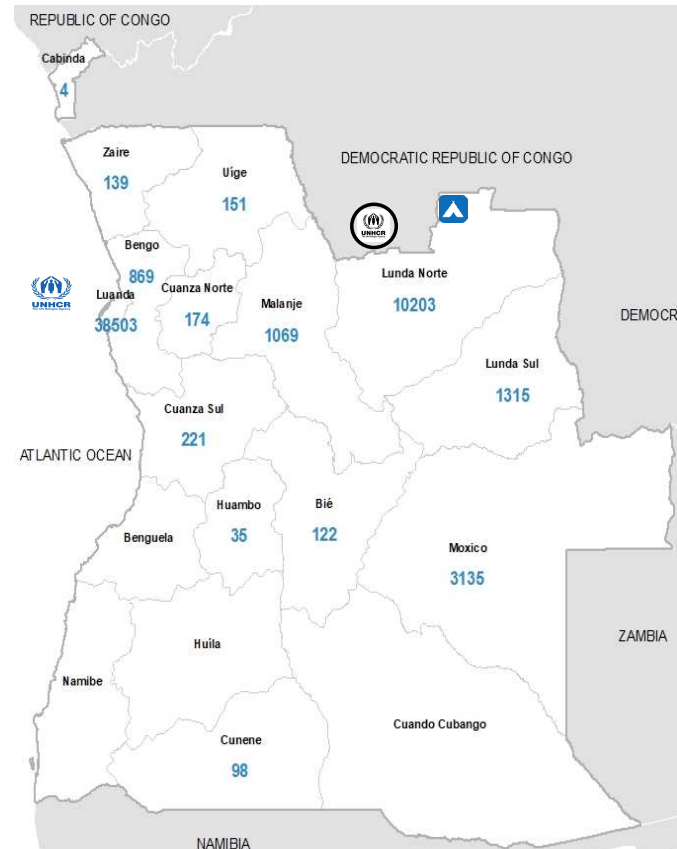

### Kasai Caseload

In 2017, around 35,000 Congolese refugees fled conflict and violence from Kasai region in DRC to Lunda Norte Province in Angola, leading UNHCR and the Government of Angola to declare an emergency situation. Lovua settlement was then established on Sep 2017. Since then, the 2017 Kasai refugees whose current population is **9,293 (6467** in settlement), as they are referred to, have been granted asylum and provided with assistance and protection mainly in Lovua Refugee Settlement and other neighbouring areas within Lunda Norte. WFP provides food to refugees residing in settlement.

## Regular Caseload

It comprises of **46,745** refugees, asylum-seekers and few others of concern from DRC, Guinea, Ivory Coast, Liberia, Rwanda, Sierra Leone and other countries who has been in Angola between 5-30 years. They are residing mostly in urban location. 82% of the total urban caseload reside in Luanda.