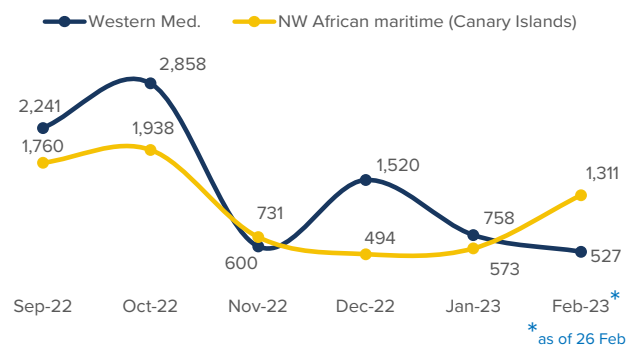

SPAIN Weekly snapshot - Week 8 (20 - 26 Feb 2023)

The charts below are based on figures from the Ministry of Interior and UNHCR estimates. All figures are provisional and subject to change

Refugees & migrants: sea and land arrivals in week 8¹

Arrivals in Spain during the last five weeks¹

Arrivals in Spain by route during the last six months²

Arrivals in Spain per month²

Arrivals in Spain per year²