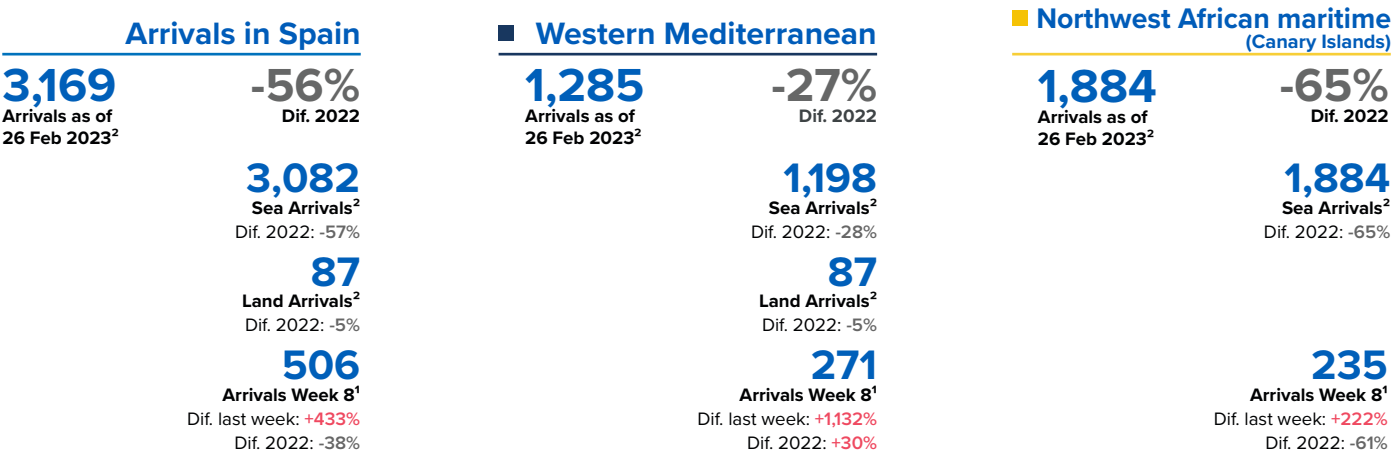

SPAIN Weekly snapshot - Week 8 (20 - 26 Feb 2023)

The charts below are based on figures from the Ministry of Interior and UNHCR estimates. All figures are provisional and subject to change

Refugees & migrants: sea and land arrivals in week 8¹

Arrivals in Spain during the last five weeks¹

Arrivals in Spain by route during the last six months²

Arrivals in Spain per month²

Arrivals in Spain per year²