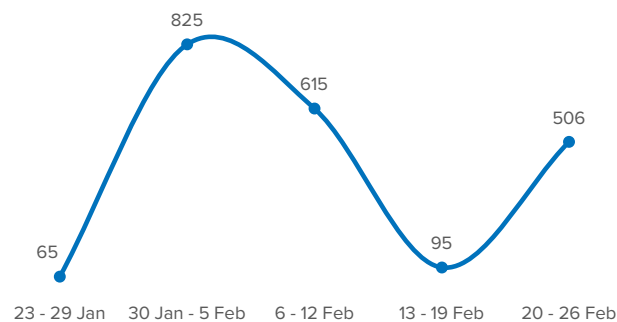

SPAIN Weekly snapshot - Week 8 (20 - 26 Feb 2023)

The charts below are based on figures from the Ministry of Interior and UNHCR estimates. All figures are provisional and subject to change

Refugees & migrants: sea and land arrivals in week 8¹

Arrivals in Spain during the last five weeks¹

Arrivals in Spain by route during the last six months²

Arrivals in Spain per month²

Arrivals in Spain per year²