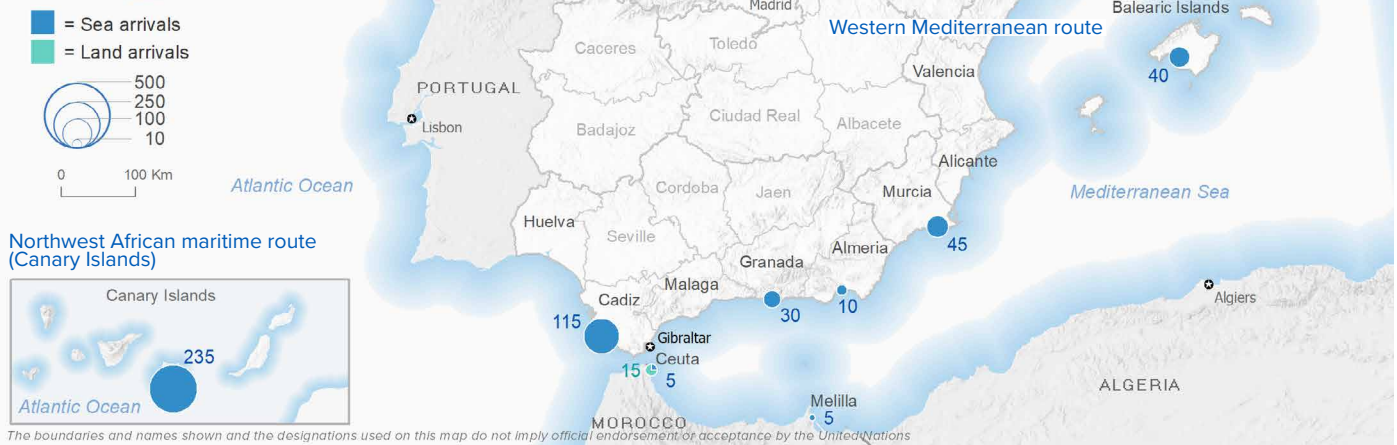

SPAIN Weekly snapshot - Week 8 (20 - 26 Feb 2023)

The charts below are based on figures from the Ministry of Interior and UNHCR estimates. All figures are provisional and subject to change

Refugees & migrants: sea and land arrivals in week 8¹

Arrivals in Spain during the last five weeks¹

Arrivals in Spain by route during the last six months²

Arrivals in Spain per month²

Arrivals in Spain per year²