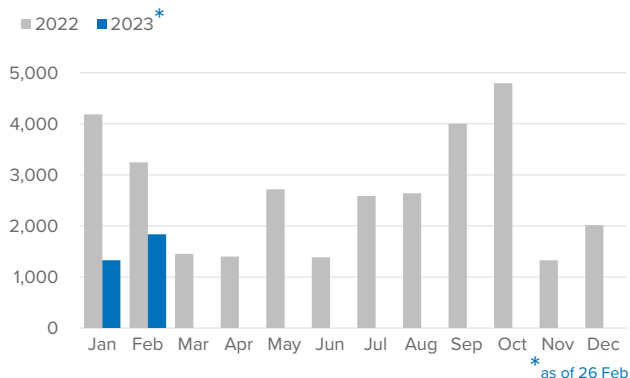

SPAIN Weekly snapshot - Week 8 (20 - 26 Feb 2023)

The charts below are based on figures from the Ministry of Interior and UNHCR estimates. All figures are provisional and subject to change

Refugees & migrants: sea and land arrivals in week 8¹

Arrivals in Spain during the last five weeks¹

Arrivals in Spain by route during the last six months²

Arrivals in Spain per month²

Arrivals in Spain per year²