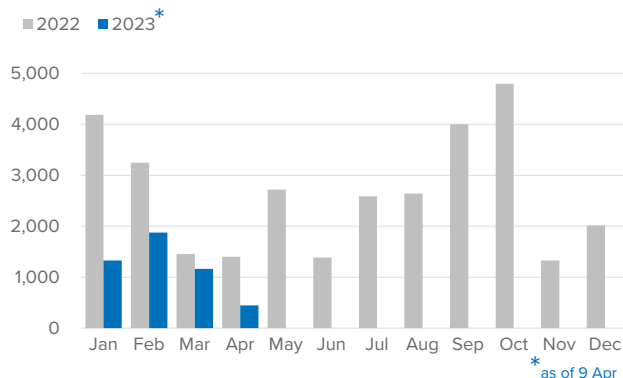

SPAIN Weekly snapshot - Week 14 (3 - 9 Apr 2023)

The charts below are based on figures from the Ministry of Interior and UNHCR estimates. All figures are provisional and subject to change

Refugees & migrants: sea and land arrivals in week 14¹

Arrivals in Spain

Western Mediterranean

Northwest African maritime (Canary Islands)

Arrivals in Spain during the last five weeks¹

Arrivals in Spain by route during the last six months²

Arrivals in Spain per month²