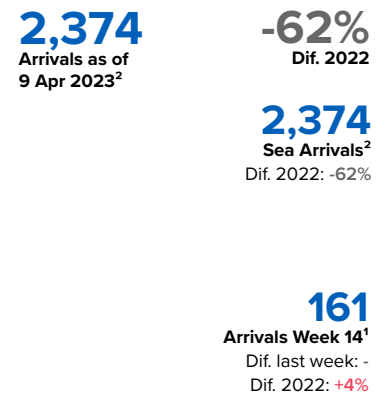

SPAIN Weekly snapshot - Week 14 (3 - 9 Apr 2023)

The charts below are based on figures from the Ministry of Interior and UNHCR estimates. All figures are provisional and subject to change

Refugees & migrants: sea and land arrivals in week 14¹

Arrivals in Spain

Western Mediterranean

Northwest African maritime (Canary Islands)

Arrivals in Spain during the last five weeks¹

Arrivals in Spain by route during the last six months²

Arrivals in Spain per month²