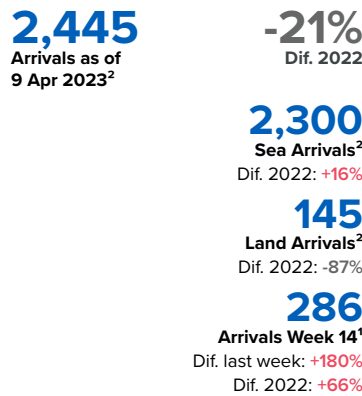

SPAIN Weekly snapshot - Week 14 (3 - 9 Apr 2023)

The charts below are based on figures from the Ministry of Interior and UNHCR estimates. All figures are provisional and subject to change

Refugees & migrants: sea and land arrivals in week 14¹

Arrivals in Spain

Western Mediterranean

Northwest African maritime (Canary Islands)

Arrivals in Spain during the last five weeks¹

Arrivals in Spain by route during the last six months²

Arrivals in Spain per month²