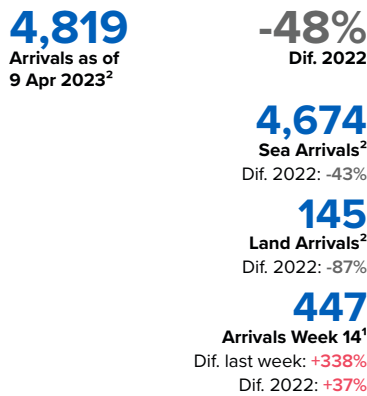

SPAIN Weekly snapshot - Week 14 (3 - 9 Apr 2023)

The charts below are based on figures from the Ministry of Interior and UNHCR estimates. All figures are provisional and subject to change

Refugees & migrants: sea and land arrivals in week 14¹

Arrivals in Spain

Western Mediterranean

Northwest African maritime (Canary Islands)

Arrivals in Spain during the last five weeks¹

Arrivals in Spain by route during the last six months²

Arrivals in Spain per month²