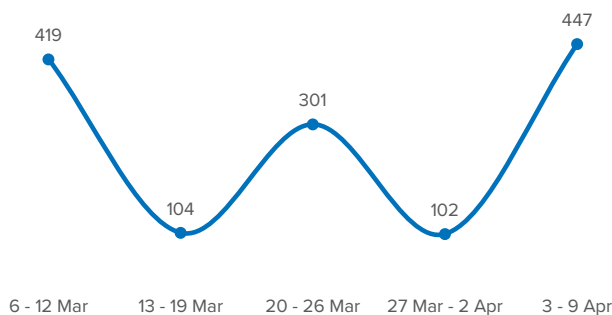

SPAIN Weekly snapshot - Week 14 (3 - 9 Apr 2023)

The charts below are based on figures from the Ministry of Interior and UNHCR estimates. All figures are provisional and subject to change

Refugees & migrants: sea and land arrivals in week 14¹

Arrivals in Spain

Western Mediterranean

Northwest African maritime (Canary Islands)

Arrivals in Spain during the last five weeks¹

Arrivals in Spain by route during the last six months²

Arrivals in Spain per month²