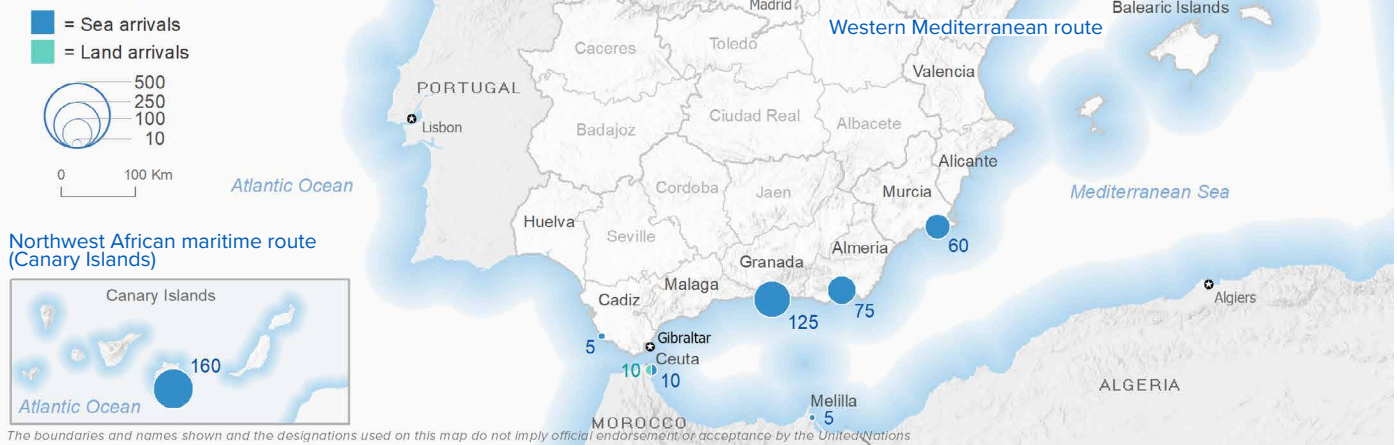

SPAIN Weekly snapshot - Week 14 (3 - 9 Apr 2023)

The charts below are based on figures from the Ministry of Interior and UNHCR estimates. All figures are provisional and subject to change

Refugees & migrants: sea and land arrivals in week 14¹

Arrivals in Spain

Western Mediterranean

Northwest African maritime (Canary Islands)

Arrivals in Spain during the last five weeks¹

Arrivals in Spain by route during the last six months²

Arrivals in Spain per month²