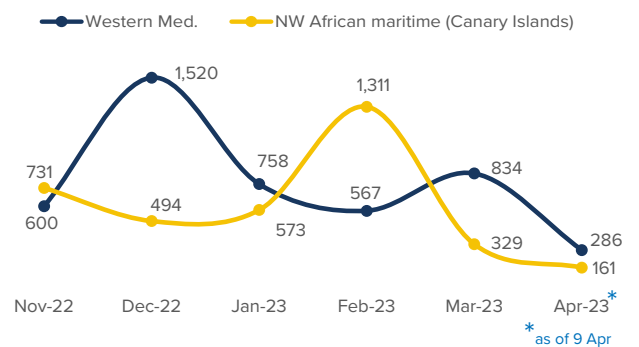

SPAIN Weekly snapshot - Week 14 (3 - 9 Apr 2023)

The charts below are based on figures from the Ministry of Interior and UNHCR estimates. All figures are provisional and subject to change

Refugees & migrants: sea and land arrivals in week 14¹

Arrivals in Spain

Western Mediterranean

Northwest African maritime (Canary Islands)

Arrivals in Spain during the last five weeks¹

Arrivals in Spain by route during the last six months²

Arrivals in Spain per month²