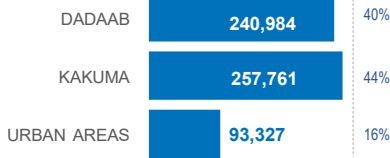

KENYA

Registered refugees and asylum-seekers

as of 31 March 2023

592,072

REGISTERED REFUGEES AND ASYLUM-SEEKERS

HOST LOCATIONS

84%
Living in camps

16%
Living in urban areas