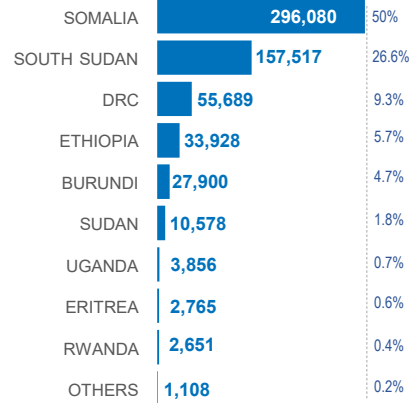

KENYA

Registered refugees and asylum-seekers

as of 31 March 2023

592,072

REGISTERED REFUGEES AND ASYLUM-SEEKERS

HOST LOCATIONS

84%
Living in camps

16%
Living in urban areas

COUNTRIES OF ORIGIN

DEMOGRAPHICS

age and gender

LEGAL STATUS

The boundaries and names shown and the designations used on this map do not imply official endorsement or acceptance by the United Nations.