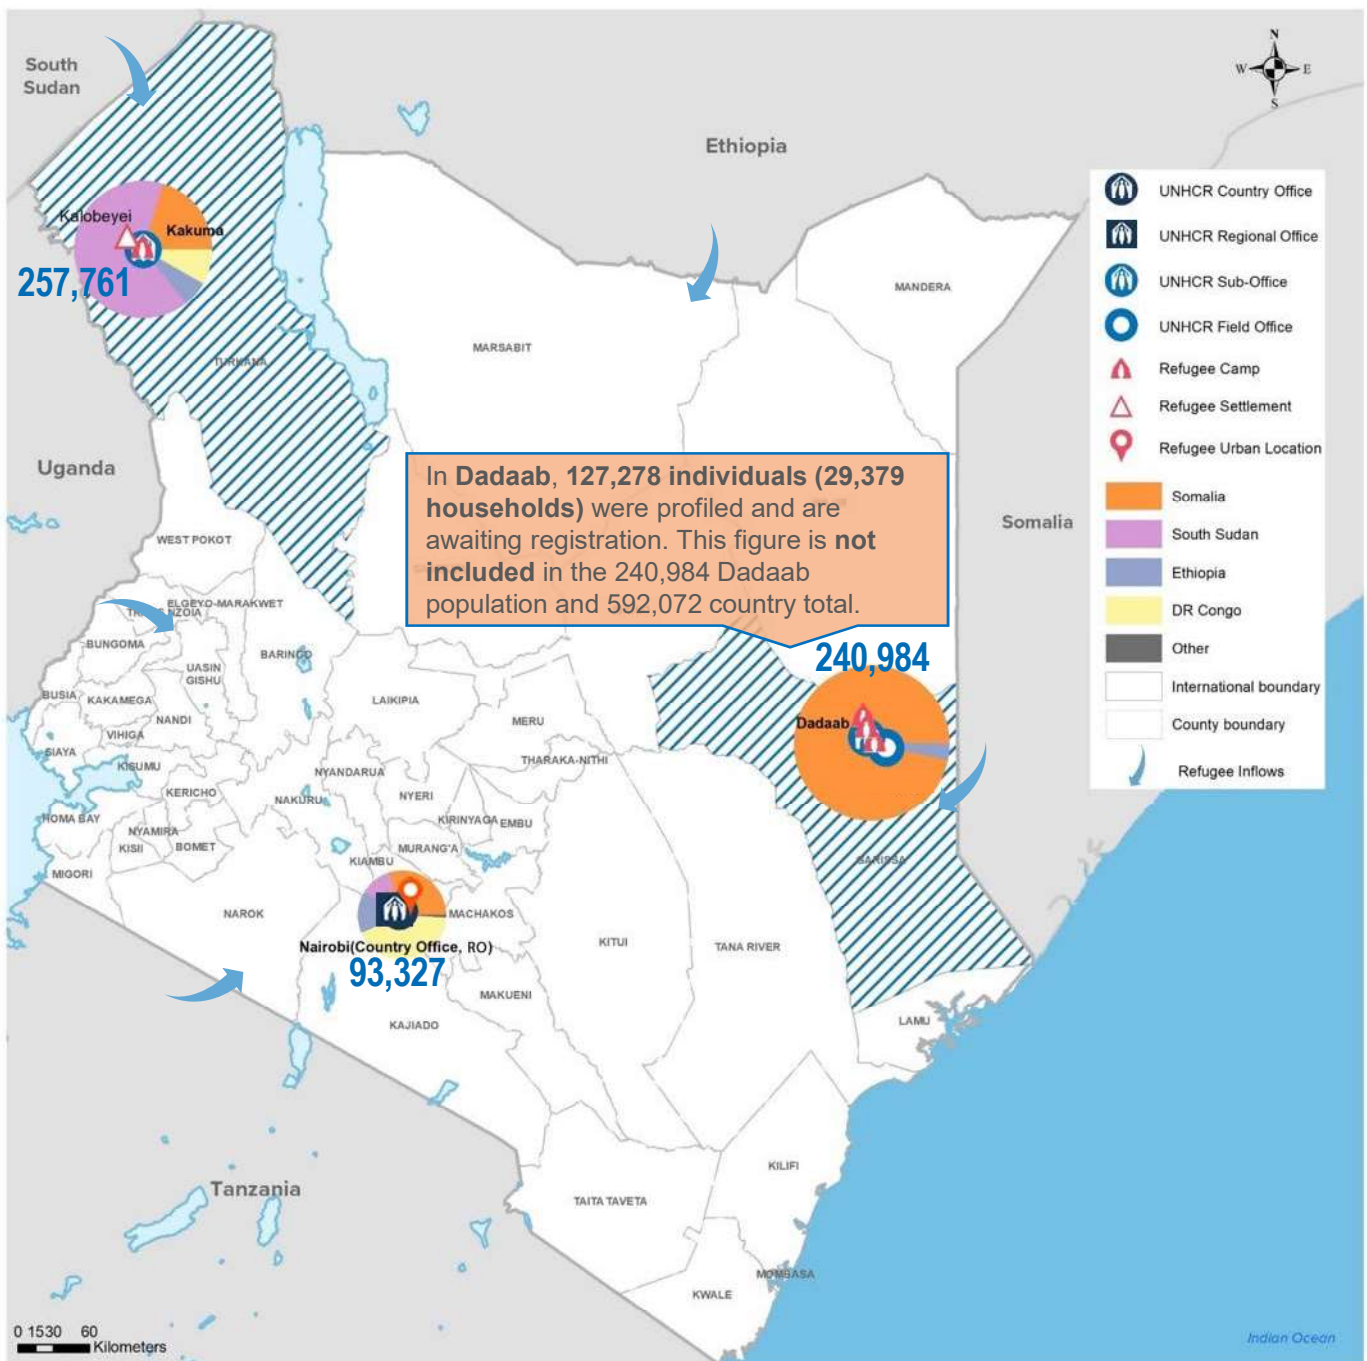

KENYA

Registered refugees and asylum-seekers

as of 31 March 2023

592,072

REGISTERED REFUGEES AND ASYLUM-SEEKERS

HOST LOCATIONS

84%
Living in camps

16%
Living in urban areas

COUNTRIES OF ORIGIN

DEMOGRAPHICS

age and gender

LEGAL STATUS

The boundaries and names shown and the designations used on this map do not imply official endorsement or acceptance by the United Nations.