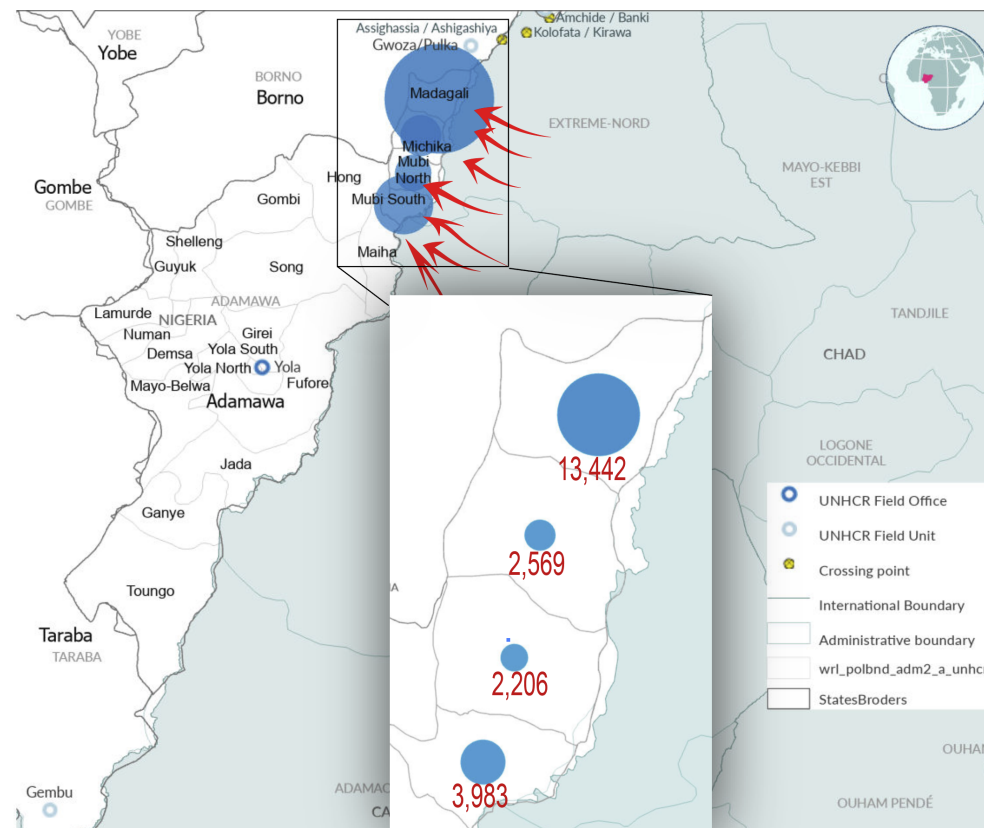

Due to insurgency attacks in the Far North Region of Cameroon, persons started fleeing Cameroon to Adamawa State in June 2022. Currently there are **22,200** individuals seeking refuge in Adamawa State, Local Government Areas (LGAs) of Madagali, Michika, Mubi North, and Mubi South. Most of the refugees are from Mutas, Wupai, Ndrok, KulKubai and Dulum villages in the Far North Region of Cameroon.

*UNHCR and partners have undertaken a group pre-registration and rapid assessments, which is still ongoing. Individual biometric registration is expected to begin in May 2023

State of Origin

Arrival Trends

Registration Trends

LGA of Asylum

Population Movement