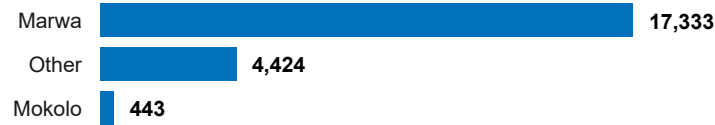

Due to insurgency attacks in the Far North Region of Cameroon, persons started fleeing Cameroon to Adamawa State in June 2022. Currently there are **22,200** individuals seeking refuge in Adamawa State, Local Government Areas (LGAs) of Madagali, Michika, Mubi North, and Mubi South. Most of the refugees are from Mutas, Wupai, Ndrok, KulKubai and Dulum villages in the Far North Region of Cameroon.

*UNHCR and partners have undertaken a group pre-registration and rapid assessments, which is still ongoing. Individual biometric registration is expected to begin in May 2023

State of Origin

Arrival Trends