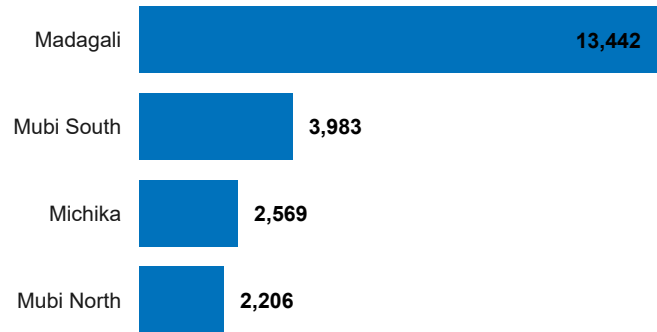

Due to insurgency attacks in the Far North Region of Cameroon, persons started fleeing Cameroon to Adamawa State in June 2022. Currently there are **22,200** individuals seeking refuge in Adamawa State, Local Government Areas (LGAs) of Madagali, Michika, Mubi North, and Mubi South. Most of the refugees are from Mutas, Wupai, Ndrok, KulKubai and Dulum villages in the Far North Region of Cameroon.

*UNHCR and partners have undertaken a group pre-registration and rapid assessments, which is still ongoing. Individual biometric registration is expected to begin in May 2023

State of Origin

Arrival Trends

Registration Trends

LGA of Asylum

Population Movement