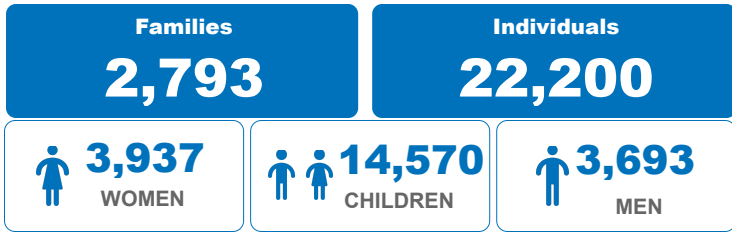

Due to insurgency attacks in the Far North Region of Cameroon, persons started fleeing Cameroon to Adamawa State in June 2022. Currently there are **22,200** individuals seeking refuge in Adamawa State, Local Government Areas (LGAs) of Madagali, Michika, Mubi North, and Mubi South. Most of the refugees are from Mutas, Wupai, Ndrok, KulKubai and Dulum villages in the Far North Region of Cameroon.

*UNHCR and partners have undertaken a group pre-registration and rapid assessments, which is still ongoing. Individual biometric registration is expected to begin in May 2023

State of Origin

Arrival Trends