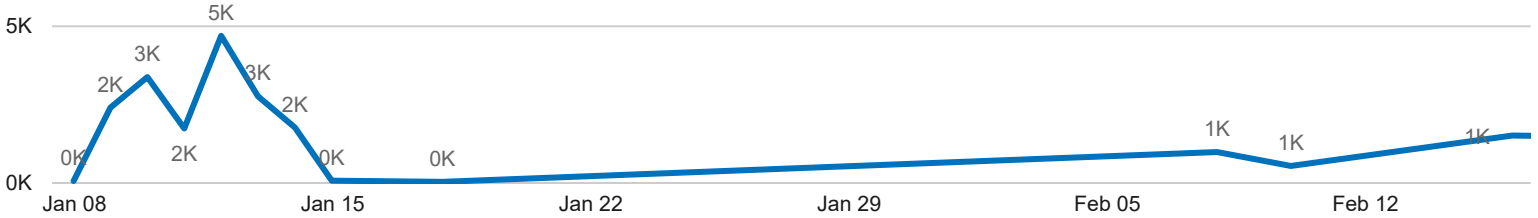

Due to insurgency attacks in the Far North Region of Cameroon, persons started fleeing Cameroon to Adamawa State in June 2022. Currently there are **22,200** individuals seeking refuge in Adamawa State, Local Government Areas (LGAs) of Madagali, Michika, Mubi North, and Mubi South. Most of the refugees are from Mutas, Wupai, Ndrok, KulKubai and Dulum villages in the Far North Region of Cameroon.

*UNHCR and partners have undertaken a group pre-registration and rapid assessments, which is still ongoing. Individual biometric registration is expected to begin in May 2023

State of Origin

Arrival Trends

Registration Trends

LGA of Asylum

Population Movement