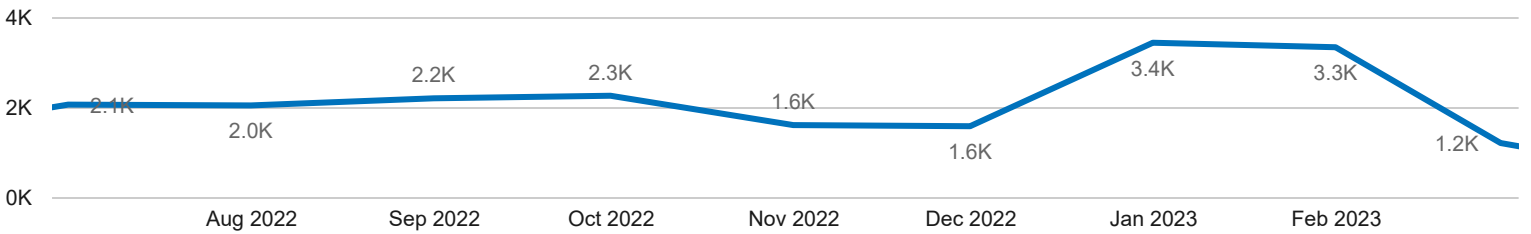

Due to insurgency attacks in the Far North Region of Cameroon, persons started fleeing Cameroon to Adamawa State in June 2022. Currently there are **22,200** individuals seeking refuge in Adamawa State, Local Government Areas (LGAs) of Madagali, Michika, Mubi North, and Mubi South. Most of the refugees are from Mutas, Wupai, Ndrok, KulKubai and Dulum villages in the Far North Region of Cameroon.

*UNHCR and partners have undertaken a group pre-registration and rapid assessments, which is still ongoing. Individual biometric registration is expected to begin in May 2023

State of Origin

Arrival Trends