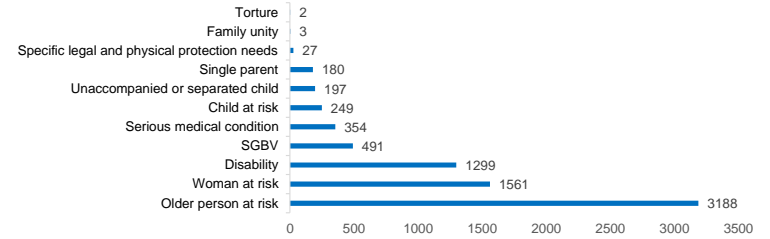

SO Bassikounou | Refugees registered

31 March 2023

Bassikounou
Individuals Registered

In Camp **83,738**
Out of Camp **1,321**

85,059

18,706
Households

85,059
Individuals

46 % Men 38,800	54 % Women 46,259	59 % Children(0-17) 49,693	37 % Adults(18-59) 31,696	4 % Older people(60+) 3,670
-------------------------------------	---------------------------------------	--	---	---

Biometrics

BIMS **81%**
NNI **74%**

Registered in 2023	New Arrivals in 2023	Returns 2023
512	20	0

NEW REGISTRATIONS

REFUGEE BY YEAR OF ARRIVAL

AGE AND GENDER

Total persons with specific needs: **6,756**

SPECIFIC NEEDS