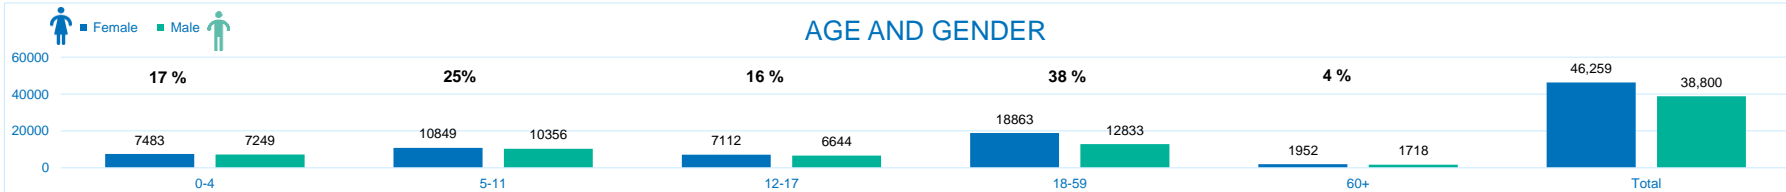

SO Bassikounou | Refugees registered

31 March 2023

Bassikounou
Individuals Registered

In Camp **83,738**
Out of Camp **1,321**

85,059

18,706
Households

85,059
Individuals

46 % Men 38,800	54 % Women 46,259	59 % Children(0-17) 49,693	37 % Adults(18-59) 31,696	4 % Older people(60+) 3,670
-------------------------------------	---------------------------------------	--	---	---

Biometrics

BIMS **81%**
NNI **74%**

Registered in 2023	New Arrivals in 2023	Returns 2023
512	20	0

NEW REGISTRATIONS

REFUGEE BY YEAR OF ARRIVAL

AGE AND GENDER

Total persons with specific needs: **6,756**

SPECIFIC NEEDS

RETURNS 2015 - 2023

5,314 Individuals