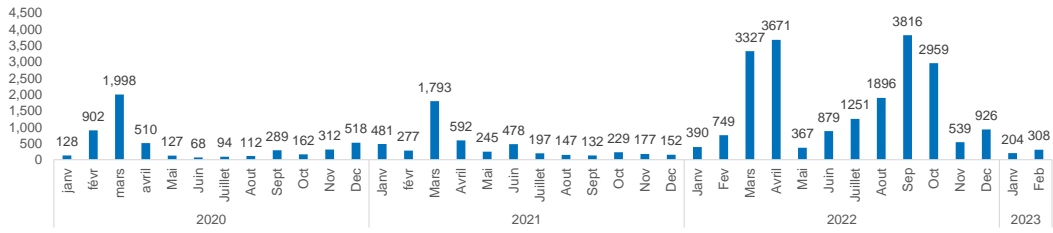

SO Bassikounou | Refugees registered

31 March 2023

Bassikounou
Individuals Registered

In Camp **83,738**
Out of Camp **1,321**

85,059

18,706
Households

85,059
Individuals

46 % Men 38,800	54 % Women 46,259	59 % Children(0-17) 49,693	37 % Adults(18-59) 31,696	4 % Older people(60+) 3,670
-------------------------------------	---------------------------------------	--	---	---

Biometrics

BIMS **81%**
NNI **74%**

Registered in 2023	New Arrivals in 2023	Returns 2023
512	20	0

NEW REGISTRATIONS

REFUGEE BY YEAR OF ARRIVAL

AGE AND GENDER

Total persons with specific needs: **6,756**

SPECIFIC NEEDS