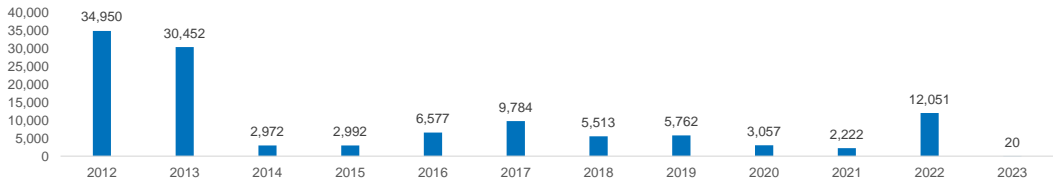

SO Bassikounou | Refugees registered

31 March 2023

Bassikounou
Individuals Registered

In Camp **83,738**
Out of Camp **1,321**

85,059

18,706
Households

85,059
Individuals

46 % Men 38,800	54 % Women 46,259	59 % Children(0-17) 49,693	37 % Adults(18-59) 31,696	4 % Older people(60+) 3,670
-------------------------------------	---------------------------------------	--	---	---

Biometrics

BIMS **81%**
NNI **74%**

Registered in 2023	New Arrivals in 2023	Returns 2023
512	20	0

NEW REGISTRATIONS

REFUGEE BY YEAR OF ARRIVAL

AGE AND GENDER

Total persons with specific needs: **6,756**

SPECIFIC NEEDS