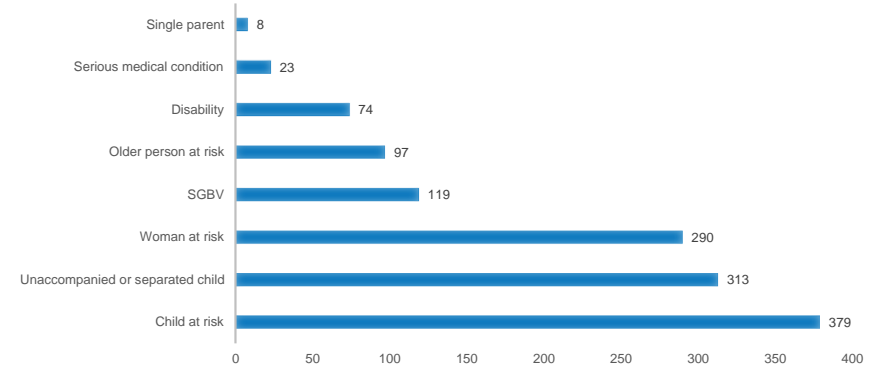

NEW REGISTRATIONS

REFUGEE BY YEAR OF ARRIVAL

Female Male

AGE AND GENDER

SPECIFIC NEEDS

Total persons with specific needs: **893**

REGISTERED INDIVIDUALS BY LOCATION