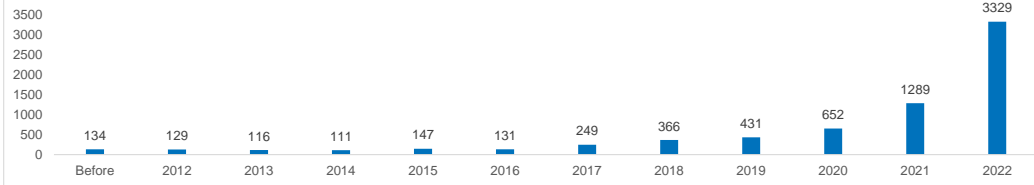

REFUGEE BY YEAR OF ARRIVAL