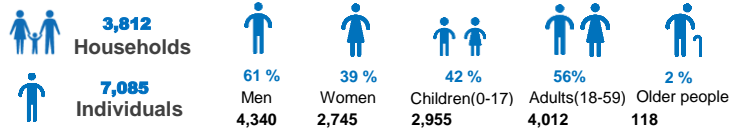

SO Bassikounou | Refugees registered

31 March 2023

Nema
Individuals Registered

In Nema **1,268**
In Nema Areas **5,817**

7,085

Biometrics	Registered in 2023	New Arrivals in 2023	Returns 2023
BIMS	99%	0	0
ANRPTS	12%	0	0

NEW REGISTRATIONS

REFUGEE BY YEAR OF ARRIVAL

Female Male

AGE AND GENDER

SPECIFIC NEEDS

Total persons with specific needs: **893**

REGISTERED INDIVIDUALS BY LOCATION