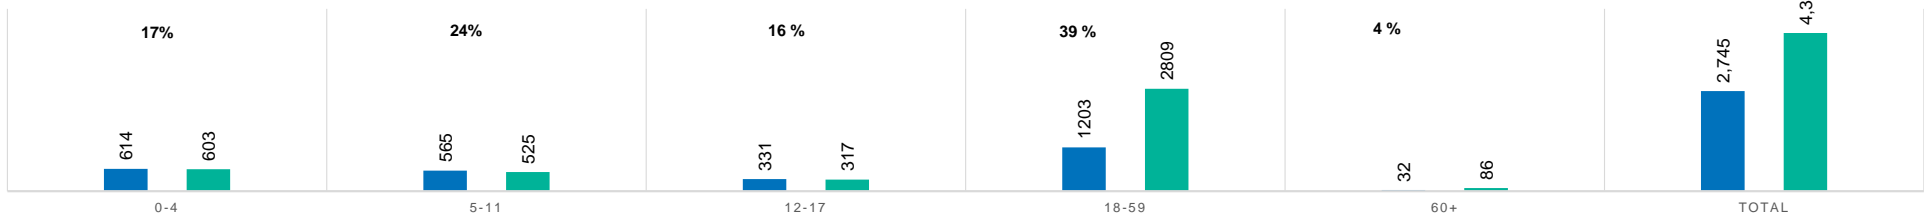

NEW REGISTRATIONS

REFUGEE BY YEAR OF ARRIVAL

Female Male

AGE AND GENDER

SPECIFIC NEEDS

Total persons with specific needs: **893**

REGISTERED INDIVIDUALS BY LOCATION