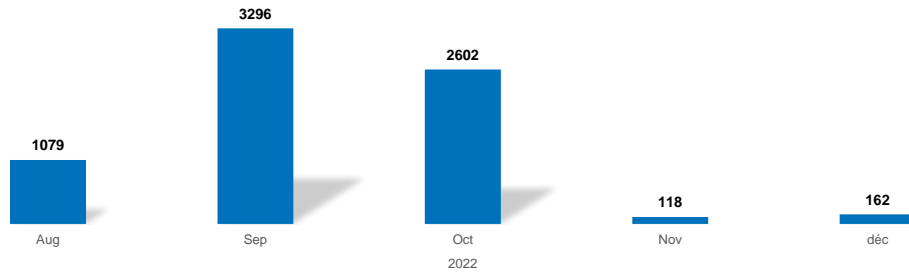

SO Bassikounou | Refugees registered

31 March 2023

Nema
Individuals Registered

In Nema **1,268**
In Nema Areas **5,817**

7,085

Biometrics	Registered in 2023	New Arrivals in 2023	Returns 2023
BIMS	99%	0	0
ANRPTS	12%	0	0

NEW REGISTRATIONS

REFUGEE BY YEAR OF ARRIVAL

Female Male

AGE AND GENDER

SPECIFIC NEEDS

Total persons with specific needs: **893**

REGISTERED INDIVIDUALS BY LOCATION