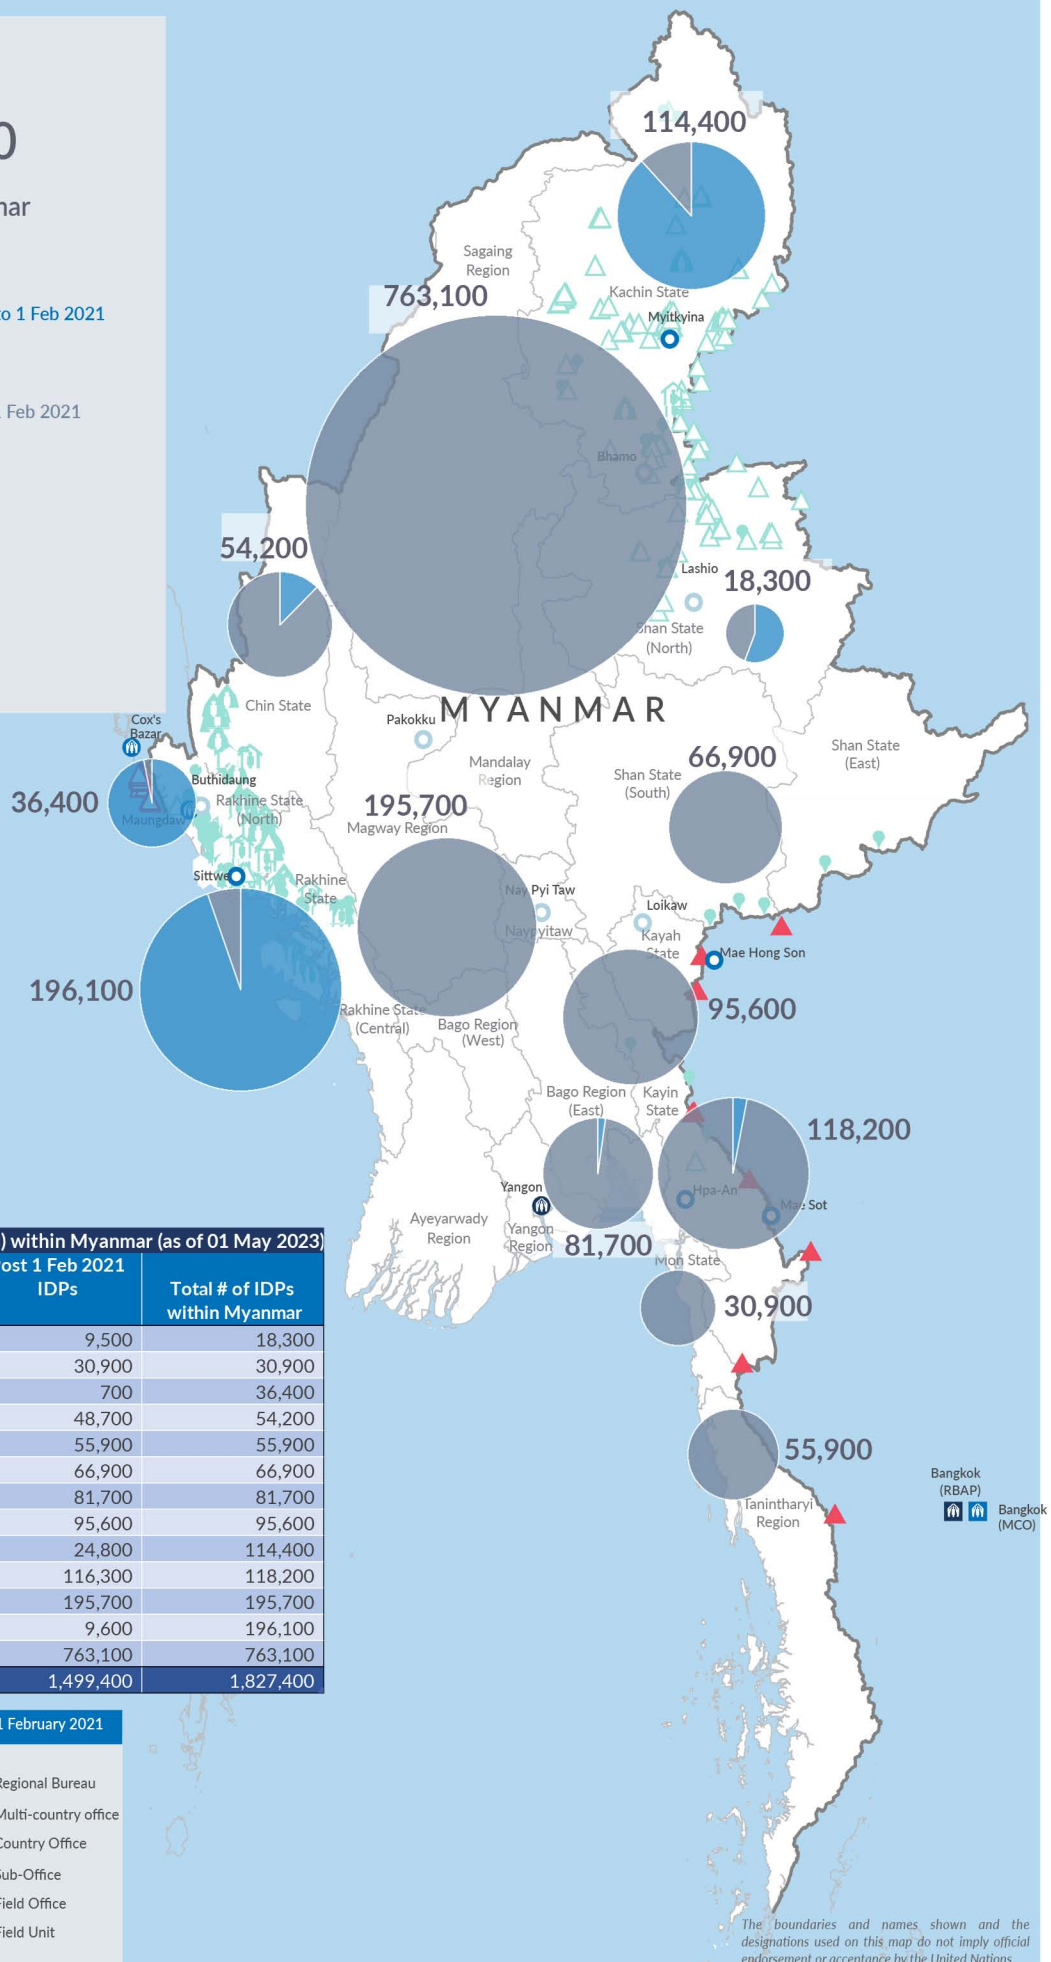

Key figures

Estimated # of IDPs → 1,499,400
 Estimated # of displaced to neighbouring countries → 53,500

Source : UN in Myanmar

Estimated displacement figures by Month

*60,000 persons are displaced by armed conflict in neighbouring Kayah State while 6,900 persons are displaced by inter-EAO conflict between SSPP and RCSS

**UN Estimates

***Range of figures was used while data collection was in progress

Estimated internal displacement within Myanmar since 1 February 2021 (rounded to the nearest hundred)

Estimated displacement to neighbouring countries since 1 February 2021, who remain displaced (rounded to the nearest hundred)

The boundaries and names shown and the designations used on this map do not imply official endorsement or acceptance by the United Nations

Key figures

1,827,400

Estimated total IDPs within Myanmar

328,000
 Estimated # of IDPs displaced prior to 1 Feb 2021
 (As of 31 Dec, 2022)

1,499,400
 Estimated # of IDPs displaced post 1 Feb 2021
 (As of 01 May, 2023)

Source : UN in Myanmar

Estimated total internally displaced person (IDPs) within Myanmar (as of 01 May 2023)

State/Region	Prior to 1 Feb 2021 IDPs	Post 1 Feb 2021 IDPs	Total # of IDPs within Myanmar
Shan State (North)	8,800	9,500	18,300
Mon State	-	30,900	30,900
Rakhine State (North)	35,700	700	36,400
Chin State	5,500	48,700	54,200
Tanintharyi Region	-	55,900	55,900
Shan State (South)	-	66,900	66,900
Bago Region (East)	-	81,700	81,700
Kayah State	-	95,600	95,600
Kachin State	89,600	24,800	114,400
Kayin State	1,900	116,300	118,200
Magway Region	-	195,700	195,700
Rakhine State (Central)	186,500	9,600	196,100
Sagaing Region	-	763,100	763,100
Grand Total	328,000	1,499,400	1,827,400