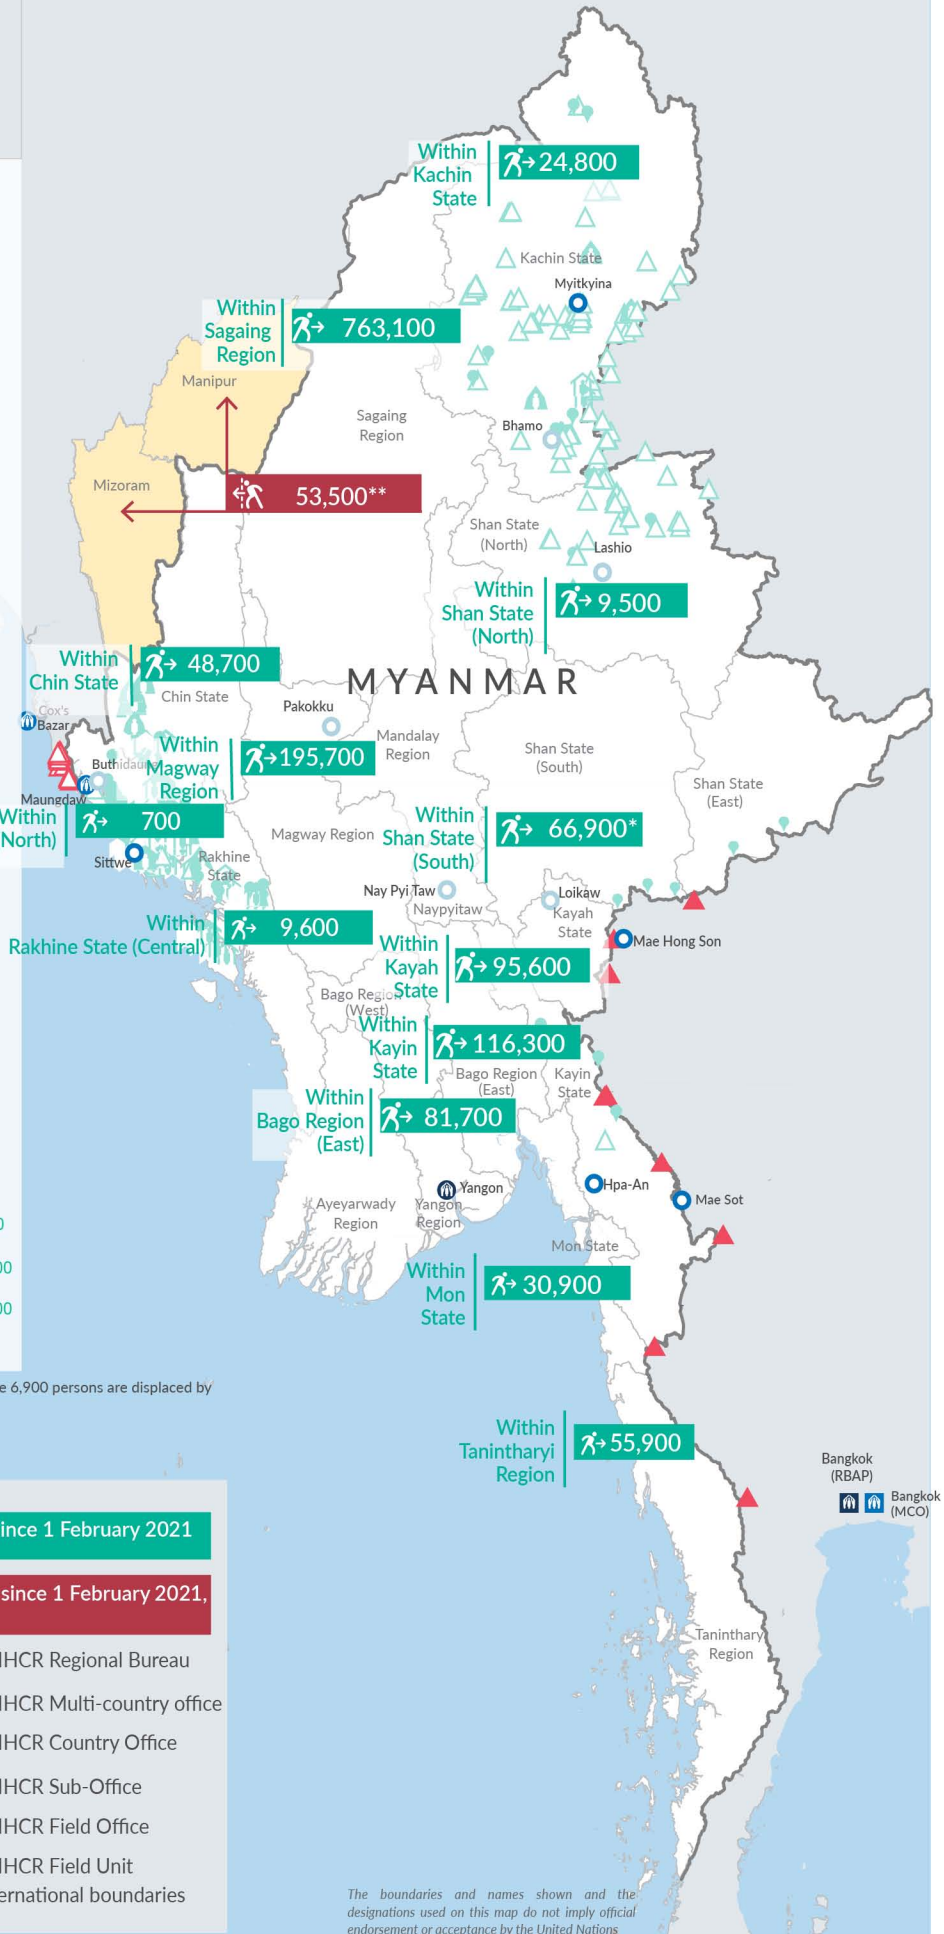

Key figures

Estimated # of IDPs → 1,499,400
 Estimated # of displaced to neighbouring countries → 53,500

Source : UN in Myanmar

Estimated displacement figures by Month

*60,000 persons are displaced by armed conflict in neighbouring Kayah State while 6,900 persons are displaced by inter-EAO conflict between SSPP and RCSS

**UN Estimates

***Range of figures was used while data collection was in progress

Estimated internal displacement within Myanmar since 1 February 2021 (rounded to the nearest hundred)

Estimated displacement to neighbouring countries since 1 February 2021, who remain displaced (rounded to the nearest hundred)

The boundaries and names shown and the designations used on this map do not imply official endorsement or acceptance by the United Nations

Key figures

1,827,400

Estimated total IDPs within Myanmar

328,000
 Estimated # of IDPs displaced prior to 1 Feb 2021
 (As of 31 Dec, 2022)

1,499,400
 Estimated # of IDPs displaced post 1 Feb 2021
 (As of 01 May, 2023)

Source : UN in Myanmar

Estimated total internally displaced person (IDPs) within Myanmar (as of 01 May 2023)

State/Region	Prior to 1 Feb 2021 IDPs	Post 1 Feb 2021 IDPs	Total # of IDPs within Myanmar
Shan State (North)	8,800	9,500	18,300
Mon State	-	30,900	30,900
Rakhine State (North)	35,700	700	36,400
Chin State	5,500	48,700	54,200
Tanintharyi Region	-	55,900	55,900
Shan State (South)	-	66,900	66,900
Bago Region (East)	-	81,700	81,700
Kayah State	-	95,600	95,600
Kachin State	89,600	24,800	114,400
Kayin State	1,900	116,300	118,200
Magway Region	-	195,700	195,700
Rakhine State (Central)	186,500	9,600	196,100
Sagaing Region	-	763,100	763,100
Grand Total	328,000	1,499,400	1,827,400