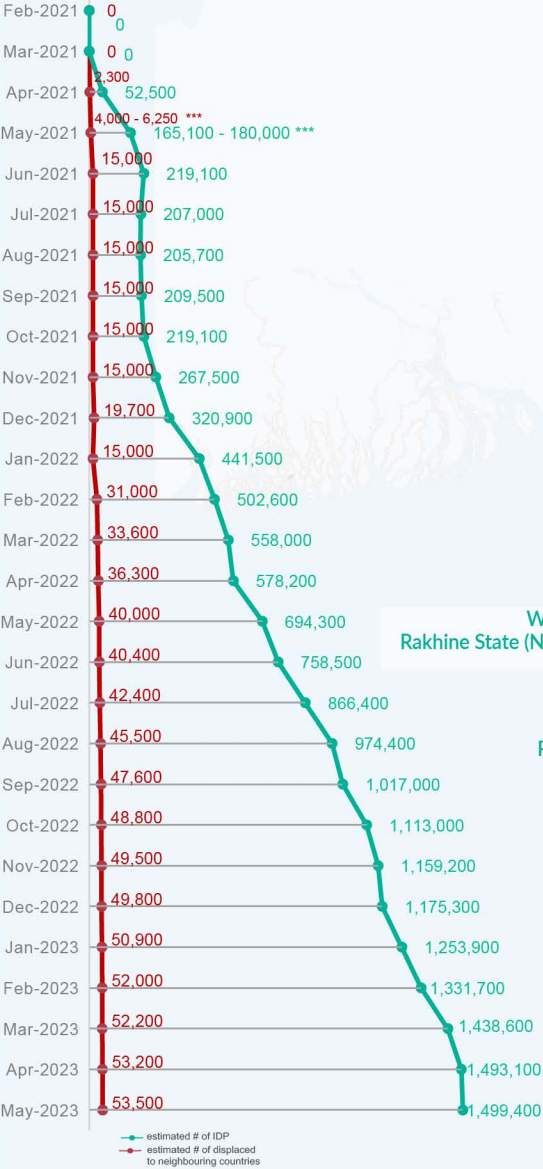

Key figures

Estimated # of IDPs → 1,499,400
 Estimated # of displaced to neighbouring countries → 53,500

Source : UN in Myanmar

Estimated displacement figures by Month

*60,000 persons are displaced by armed conflict in neighbouring Kayah State while 6,900 persons are displaced by inter-EAO conflict between SSPP and RCSS

**UN Estimates

***Range of figures was used while data collection was in progress

Estimated internal displacement within Myanmar since 1 February 2021 (rounded to the nearest hundred)

Estimated displacement to neighbouring countries since 1 February 2021, who remain displaced (rounded to the nearest hundred)

The boundaries and names shown and the designations used on this map do not imply official endorsement or acceptance by the United Nations

Key figures

1,827,400

Estimated total IDPs within Myanmar

328,000
 Estimated # of IDPs displaced prior to 1 Feb 2021
 (As of 31 Dec, 2022)

1,499,400
 Estimated # of IDPs displaced post 1 Feb 2021
 (As of 01 May, 2023)

Source : UN in Myanmar

Estimated total internally displaced person (IDPs) within Myanmar (as of 01 May 2023)

State/Region	Prior to 1 Feb 2021 IDPs	Post 1 Feb 2021 IDPs	Total # of IDPs within Myanmar
Shan State (North)	8,800	9,500	18,300
Mon State	-	30,900	30,900
Rakhine State (North)	35,700	700	36,400
Chin State	5,500	48,700	54,200
Tanintharyi Region	-	55,900	55,900
Shan State (South)	-	66,900	66,900
Bago Region (East)	-	81,700	81,700
Kayah State	-	95,600	95,600
Kachin State	89,600	24,800	114,400
Kayin State	1,900	116,300	118,200
Magway Region	-	195,700	195,700
Rakhine State (Central)	186,500	9,600	196,100
Sagaing Region	-	763,100	763,100
Grand Total	328,000	1,499,400	1,827,400