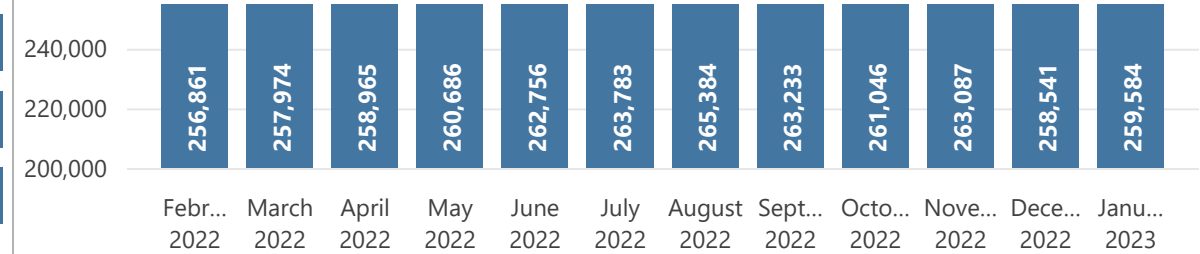

Camp and Urban Population

● Camp
● Urban

● Camp
● Urban

Population Trend

Governorate	Individuals	Household	% of Total
Erbil	125,348	36,866	48.29%
Erbil Urban	95,067	30,071	36.62%
Darashakran Camp	11,655	2,532	4.49%
Qushtapa Camp	8,630	1,987	3.32%
Kawergosk Camp	8,107	1,870	3.12%
Basirma Camp	1,889	406	0.73%
Duhok	83,581	21,478	32.20%
Duhok Urban	29,729	9,248	11.45%
Domiz Camp	29,614	6,669	11.41%
Domiz Camp 2	10,600	2,360	4.08%
Gawilan Camp	9,669	2,144	3.72%
Bardarash Camp	2,983	822	1.15%
Akre Settlement	986	235	0.38%
Sulaymaniyah	34,443	10,681	13.27%
Sulaymaniyah Urban	24,840	8,394	9.57%
Arbat Camp	9,603	2,287	3.70%
Other	16,212	9,830	6.25%
Other Urban Locations	16,212	9,830	6.25%
Total	259,584	78,855	100.00%