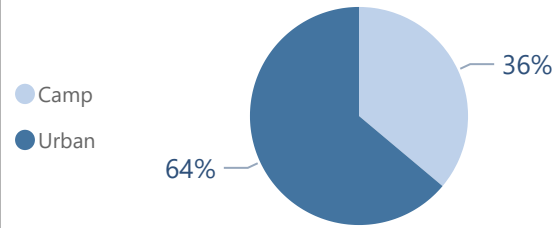

Camp and Urban Population

● Camp
● Urban

● Camp
● Urban

Population Trend

Governorate	Individuals	Household	% of Total
Erbil	125,348	36,866	48.29%
Erbil Urban	95,067	30,071	36.62%
Darashakran Camp	11,655	2,532	4.49%
Qushtapa Camp	8,630	1,987	3.32%
Kawergosk Camp	8,107	1,870	3.12%
Basirma Camp	1,889	406	0.73%
Duhok	83,581	21,478	32.20%
Duhok Urban	29,729	9,248	11.45%
Domiz Camp	29,614	6,669	11.41%
Domiz Camp 2	10,600	2,360	4.08%
Gawilan Camp	9,669	2,144	3.72%
Bardarash Camp	2,983	822	1.15%
Akre Settlement	986	235	0.38%
Sulaymaniyah	34,443	10,681	13.27%
Sulaymaniyah Urban	24,840	8,394	9.57%
Arbat Camp	9,603	2,287	3.70%
Other	16,212	9,830	6.25%
Other Urban Locations	16,212	9,830	6.25%
Total	259,584	78,855	100.00%