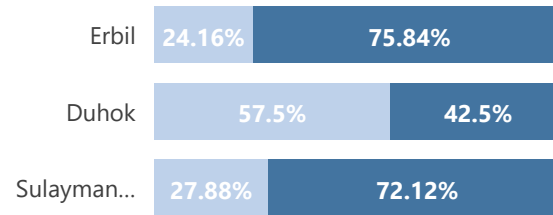

Camp and Urban Population

● Camp
● Urban

● Camp
● Urban

Population Trend

Governorate	Individuals	Household	% of Total
Erbil	125,348	36,866	48.29%
Erbil Urban	95,067	30,071	36.62%
Darashakran Camp	11,655	2,532	4.49%
Qushtapa Camp	8,630	1,987	3.32%
Kawergosk Camp	8,107	1,870	3.12%
Basirma Camp	1,889	406	0.73%
Duhok	83,581	21,478	32.20%
Duhok Urban	29,729	9,248	11.45%
Domiz Camp	29,614	6,669	11.41%
Domiz Camp 2	10,600	2,360	4.08%
Gawilan Camp	9,669	2,144	3.72%
Bardarash Camp	2,983	822	1.15%
Akre Settlement	986	235	0.38%
Sulaymaniyah	34,443	10,681	13.27%
Sulaymaniyah Urban	24,840	8,394	9.57%
Arbat Camp	9,603	2,287	3.70%
Other	16,212	9,830	6.25%
Other Urban Locations	16,212	9,830	6.25%
Total	259,584	78,855	100.00%