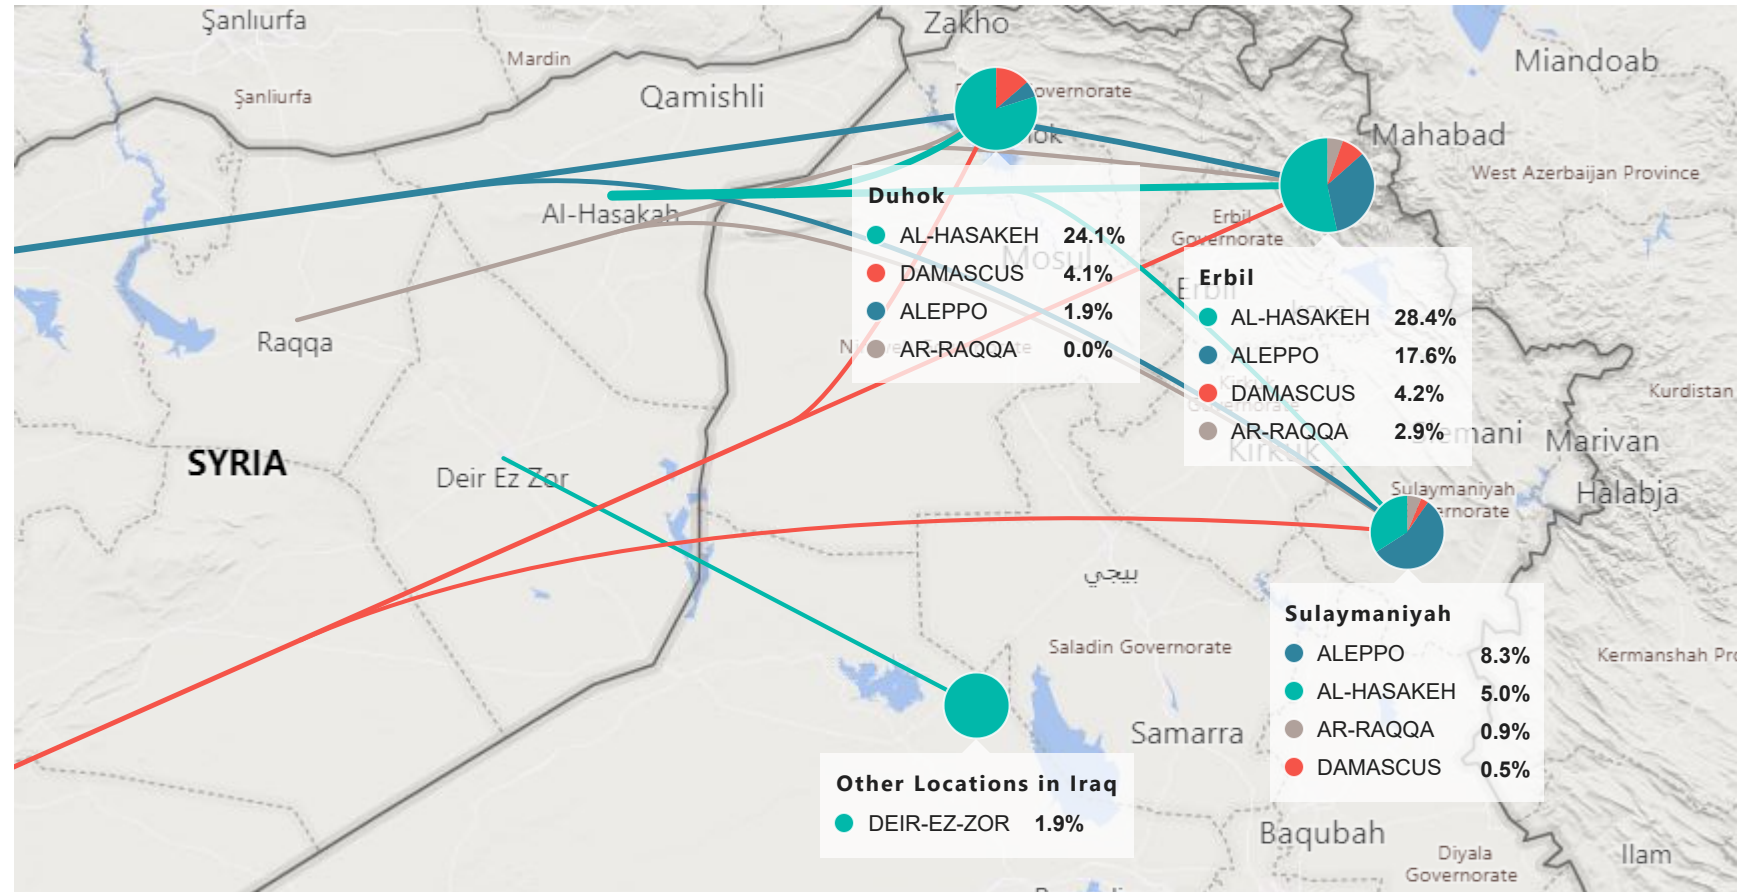

Camp and Urban Population

● Camp
● Urban

● Camp
● Urban

Population Trend

Governorate	Individuals	Household	% of Total
Erbil	125,348	36,866	48.29%
Erbil Urban	95,067	30,071	36.62%
Darashakran Camp	11,655	2,532	4.49%
Qushtapa Camp	8,630	1,987	3.32%
Kawergosk Camp	8,107	1,870	3.12%
Basirma Camp	1,889	406	0.73%
Duhok	83,581	21,478	32.20%
Duhok Urban	29,729	9,248	11.45%
Domiz Camp	29,614	6,669	11.41%
Domiz Camp 2	10,600	2,360	4.08%
Gawilan Camp	9,669	2,144	3.72%
Bardarash Camp	2,983	822	1.15%
Akre Settlement	986	235	0.38%
Sulaymaniyah	34,443	10,681	13.27%
Sulaymaniyah Urban	24,840	8,394	9.57%
Arbat Camp	9,603	2,287	3.70%
Other	16,212	9,830	6.25%
Other Urban Locations	16,212	9,830	6.25%
Total	259,584	78,855	100.00%

Information Management Unit: irqerbim@unhcr.org

Data source: UNHCR Registration Unit, Erbil, Iraq

Syrian Refugees Registered in Iraq

● Al-Hasakeh, Deir-ez-Zor ● Aleppo ● Damascus ● Ar-Raqqa