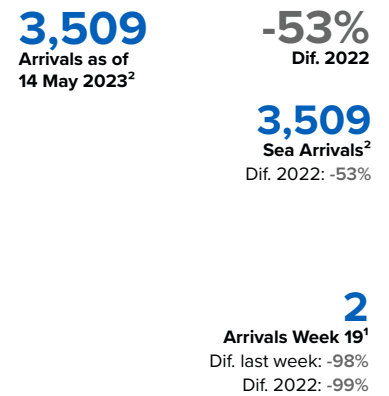

Northwest African maritime (Canary Islands)