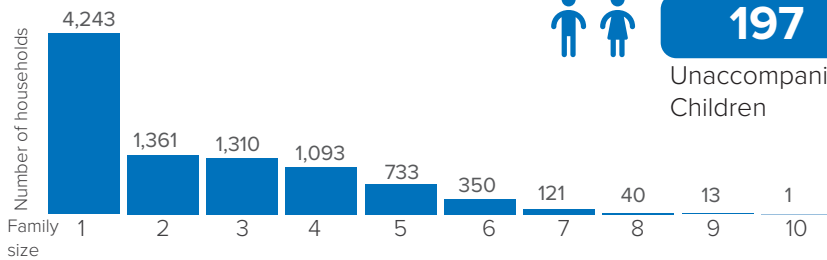

Total Arrivals from Ethiopia

22,319

 Individuals Registered
 Source: UNHCR, COR
 As of 30 April 2023

9,265

Households Registered

Family Size

Introduction:

In response to the influx of Ethiopian refugees into eastern Sudan, UNHCR and the Government of Sudan, in collaboration with other partners, opened Tunaydbah refugee camp in Gedaref State on 3 January 2021 to accommodate the refugees relocated from the transit centres at the border to this site. The majority of the refugees in Tunaydbah camp are from the Tigray region of Ethiopia. As of end January 2023, the camp accommodates 21,883 refugees, all of whom are biometrically registered and provided with assistance. The dashboard below presents the population profile for Tunaydbah camp.

Persons With Specific Needs

2,062

Individuals

197

Unaccompanied/Separated Children

Country of Origin

22,313

Ethiopians

6

Eritreans

Age-Gender Breakdown

Reproductive- Age Women/Girls

Percentages related to total population

Specific Needs (top 5)

 Source: ProGres v4/Rapp
 *UASC: Unaccompanied or separated child

Occupation (Top 10)

*Occupation and skills of population aged 18 and above Percentages related to total population

School Age Children and Youth

Ethnicity (Top 5)

Top 5 Areas of Origin (Ethiopia Admin 3)