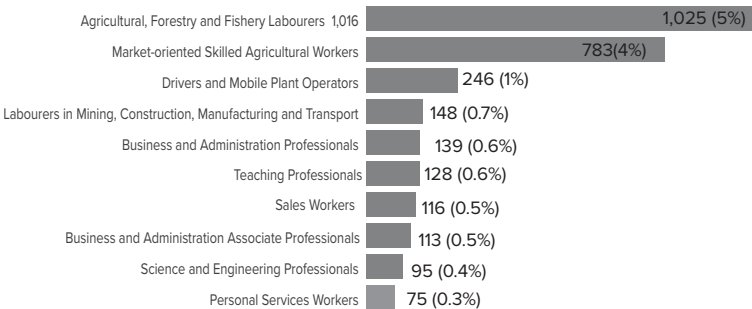

6

Eritreans

Age-Gender Breakdown

Reproductive- Age Women/Girls

Percentages related to total population

Specific Needs (top 5)

 Source: ProGres v4/Rapp
 *UASC: Unaccompanied or separated child

Occupation (Top 10)

*Occupation and skills of population aged 18 and above Percentages related to total population

School Age Children and Youth

Ethnicity (Top 5)

Top 5 Areas of Origin (Ethiopia Admin 3)