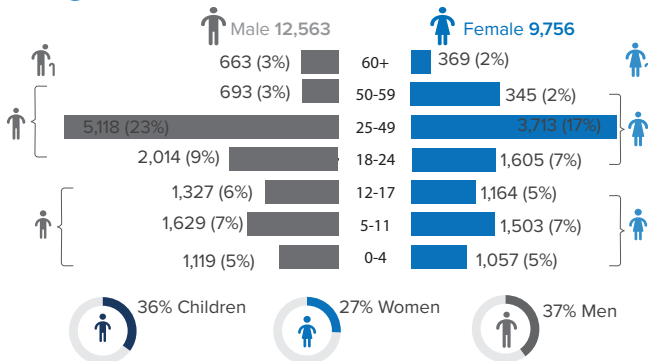

Total Arrivals from Ethiopia

22,319

 Individuals Registered
 Source: UNHCR, COR
 As of 30 April 2023

9,265

Households Registered

Family Size

Introduction:

In response to the influx of Ethiopian refugees into eastern Sudan, UNHCR and the Government of Sudan, in collaboration with other partners, opened Tunaydbah refugee camp in Gedaref State on 3 January 2021 to accommodate the refugees relocated from the transit centres at the border to this site. The majority of the refugees in Tunaydbah camp are from the Tigray region of Ethiopia. As of end January 2023, the camp accommodates 21,883 refugees, all of whom are biometrically registered and provided with assistance. The dashboard below presents the population profile for Tunaydbah camp.

Persons With Specific Needs

2,062

Individuals

197

Unaccompanied/Separated Children

Country of Origin

22,313

Ethiopians

6

Eritreans

Age-Gender Breakdown

Reproductive- Age Women/Girls

Percentages related to total population

Specific Needs (top 5)

 Source: ProGres v4/Rapp
 *UASC: Unaccompanied or separated child

Occupation (Top 10)

*Occupation and skills of population aged 18 and above Percentages related to total population

School Age Children and Youth

Ethnicity (Top 5)

Top 5 Areas of Origin (Ethiopia Admin 3)