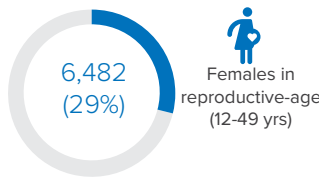

Total Arrivals from Ethiopia

22,319

 Individuals Registered
 Source: UNHCR, COR
 As of 30 April 2023

9,265

Households Registered

Family Size

Introduction:

In response to the influx of Ethiopian refugees into eastern Sudan, UNHCR and the Government of Sudan, in collaboration with other partners, opened Tunaydbah refugee camp in Gedaref State on 3 January 2021 to accommodate the refugees relocated from the transit centres at the border to this site. The majority of the refugees in Tunaydbah camp are from the Tigray region of Ethiopia. As of end January 2023, the camp accommodates 21,883 refugees, all of whom are biometrically registered and provided with assistance. The dashboard below presents the population profile for Tunaydbah camp.

Persons With Specific Needs

2,062

Individuals

197

Unaccompanied/Separated Children

Country of Origin

22,313

Ethiopians

6

Eritreans

Age-Gender Breakdown

Reproductive- Age Women/Girls

Percentages related to total population

Specific Needs (top 5)

 Source: ProGres v4/Rapp
 *UASC: Unaccompanied or separated child

Occupation (Top 10)