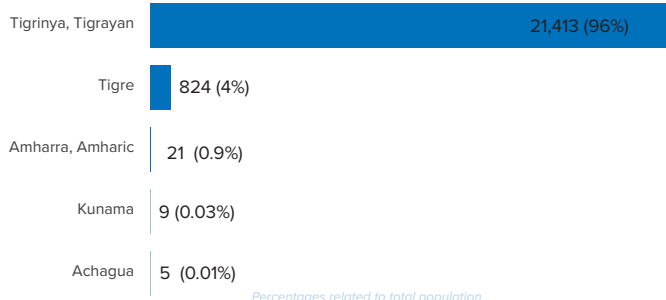

Total Arrivals from Ethiopia

22,319

 Individuals Registered
 Source: UNHCR, COR
 As of 30 April 2023

9,265

Households Registered

Family Size

Introduction:

In response to the influx of Ethiopian refugees into eastern Sudan, UNHCR and the Government of Sudan, in collaboration with other partners, opened Tunaydbah refugee camp in Gedaref State on 3 January 2021 to accommodate the refugees relocated from the transit centres at the border to this site. The majority of the refugees in Tunaydbah camp are from the Tigray region of Ethiopia. As of end January 2023, the camp accommodates 21,883 refugees, all of whom are biometrically registered and provided with assistance. The dashboard below presents the population profile for Tunaydbah camp.

Persons With Specific Needs

2,062

Individuals

197

Unaccompanied/Separated Children

Country of Origin

22,313

Ethiopians

6

Eritreans

Age-Gender Breakdown

Reproductive- Age Women/Girls

Percentages related to total population

Specific Needs (top 5)

 Source: ProGres v4/Rapp
 *UASC: Unaccompanied or separated child

Occupation (Top 10)

*Occupation and skills of population aged 18 and above Percentages related to total population

School Age Children and Youth

Ethnicity (Top 5)

Top 5 Areas of Origin (Ethiopia Admin 3)