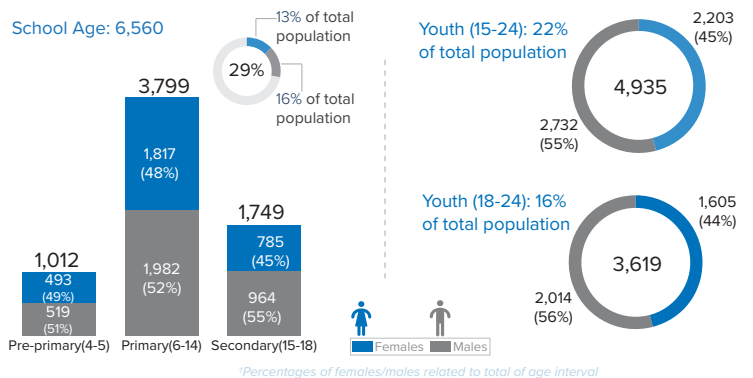

Total Arrivals from Ethiopia

22,319

 Individuals Registered
 Source: UNHCR, COR
 As of 30 April 2023

9,265

Households Registered

Family Size

Introduction:

In response to the influx of Ethiopian refugees into eastern Sudan, UNHCR and the Government of Sudan, in collaboration with other partners, opened Tunaydbah refugee camp in Gedaref State on 3 January 2021 to accommodate the refugees relocated from the transit centres at the border to this site. The majority of the refugees in Tunaydbah camp are from the Tigray region of Ethiopia. As of end January 2023, the camp accommodates 21,883 refugees, all of whom are biometrically registered and provided with assistance. The dashboard below presents the population profile for Tunaydbah camp.

Persons With Specific Needs

2,062

Individuals

197

Unaccompanied/Separated Children

Country of Origin

22,313

Ethiopians

6

Eritreans

Age-Gender Breakdown

Reproductive- Age Women/Girls

Percentages related to total population

Specific Needs (top 5)

 Source: ProGres v4/Rapp
 *UASC: Unaccompanied or separated child

Occupation (Top 10)

*Occupation and skills of population aged 18 and above Percentages related to total population

School Age Children and Youth

Ethnicity (Top 5)

Top 5 Areas of Origin (Ethiopia Admin 3)