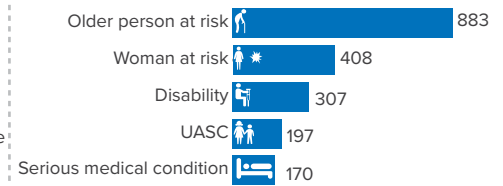

Persons With Specific Needs

2,062

Individuals

197

Unaccompanied/Separated Children

Country of Origin

22,313

Ethiopians

6

Eritreans

Age-Gender Breakdown

Reproductive- Age Women/Girls

Percentages related to total population

Specific Needs (top 5)

 Source: ProGres v4/Rapp
 *UASC: Unaccompanied or separated child

Occupation (Top 10)

*Occupation and skills of population aged 18 and above Percentages related to total population

School Age Children and Youth

Ethnicity (Top 5)

Top 5 Areas of Origin (Ethiopia Admin 3)