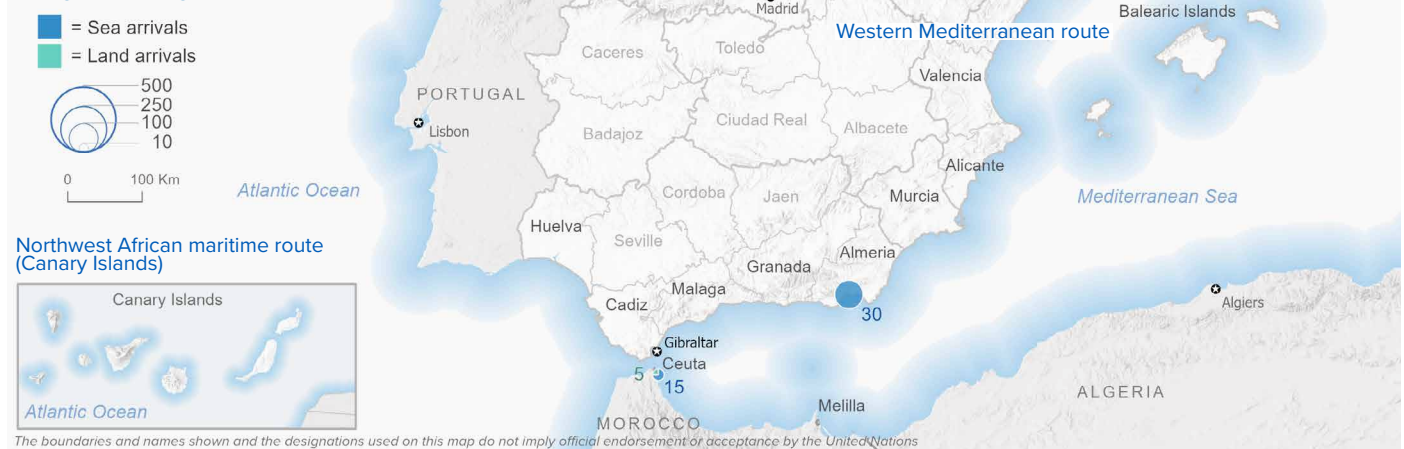

SPAIN Weekly snapshot - Week 20 (15 - 21 May 2023)

The charts below are based on figures from the Ministry of Interior and UNHCR estimates. All figures are provisional and subject to change

Refugees & migrants: sea and land arrivals in week 20¹

Arrivals in Spain during the last five weeks¹

Arrivals in Spain by route during the last six months²

Arrivals in Spain per month²

Arrivals in Spain per year²