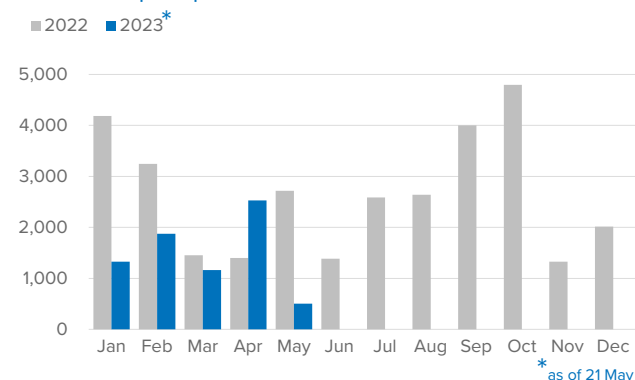

SPAIN Weekly snapshot - Week 20 (15 - 21 May 2023)

The charts below are based on figures from the Ministry of Interior and UNHCR estimates. All figures are provisional and subject to change

Refugees & migrants: sea and land arrivals in week 20¹

Arrivals in Spain during the last five weeks¹

Arrivals in Spain by route during the last six months²

Arrivals in Spain per month²

Arrivals in Spain per year²