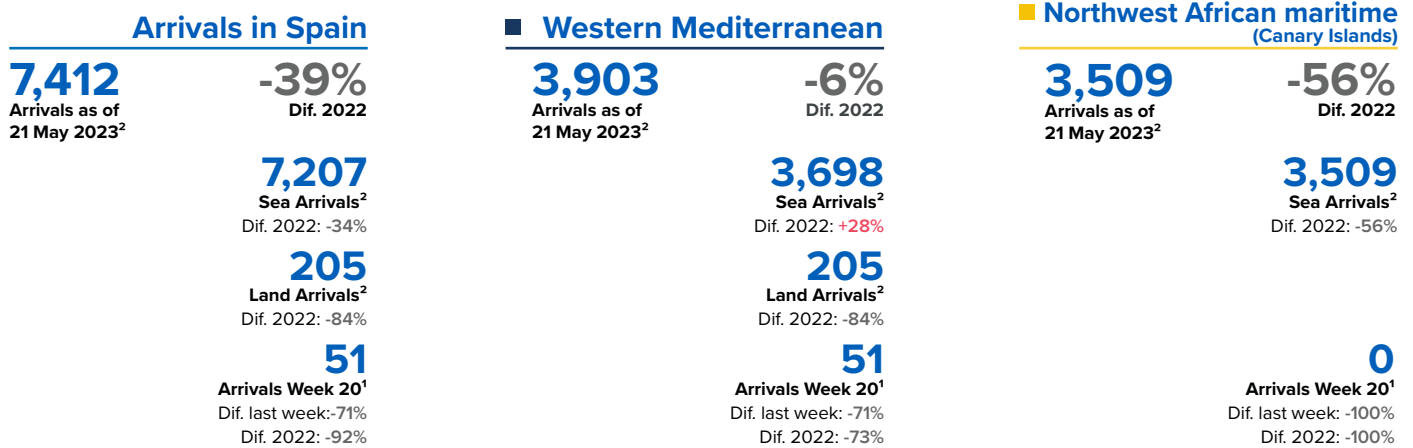

SPAIN Weekly snapshot - Week 20 (15 - 21 May 2023)

The charts below are based on figures from the Ministry of Interior and UNHCR estimates. All figures are provisional and subject to change

Refugees & migrants: sea and land arrivals in week 20¹

Arrivals in Spain during the last five weeks¹

Arrivals in Spain by route during the last six months²

Arrivals in Spain per month²

Arrivals in Spain per year²