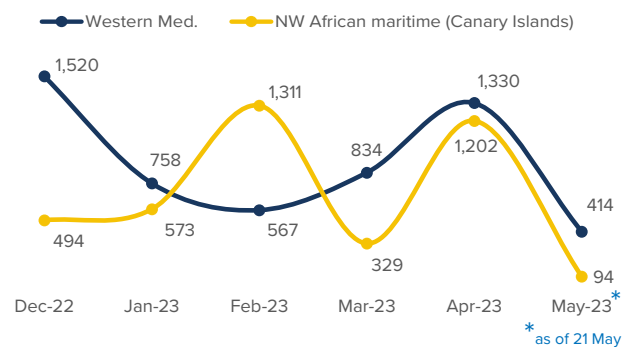

SPAIN Weekly snapshot - Week 20 (15 - 21 May 2023)

The charts below are based on figures from the Ministry of Interior and UNHCR estimates. All figures are provisional and subject to change

Refugees & migrants: sea and land arrivals in week 20¹

Arrivals in Spain during the last five weeks¹

Arrivals in Spain by route during the last six months²

Arrivals in Spain per month²

Arrivals in Spain per year²