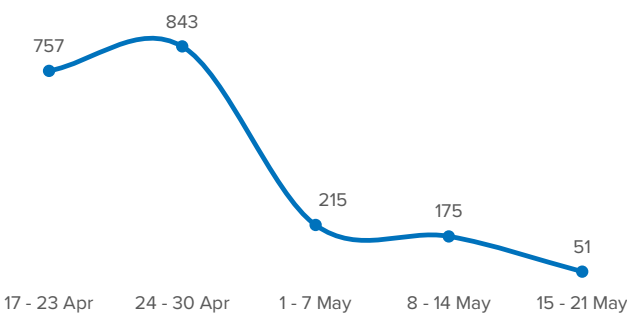

SPAIN Weekly snapshot - Week 20 (15 - 21 May 2023)

The charts below are based on figures from the Ministry of Interior and UNHCR estimates. All figures are provisional and subject to change

Refugees & migrants: sea and land arrivals in week 20¹

Arrivals in Spain during the last five weeks¹

Arrivals in Spain by route during the last six months²

Arrivals in Spain per month²

Arrivals in Spain per year²