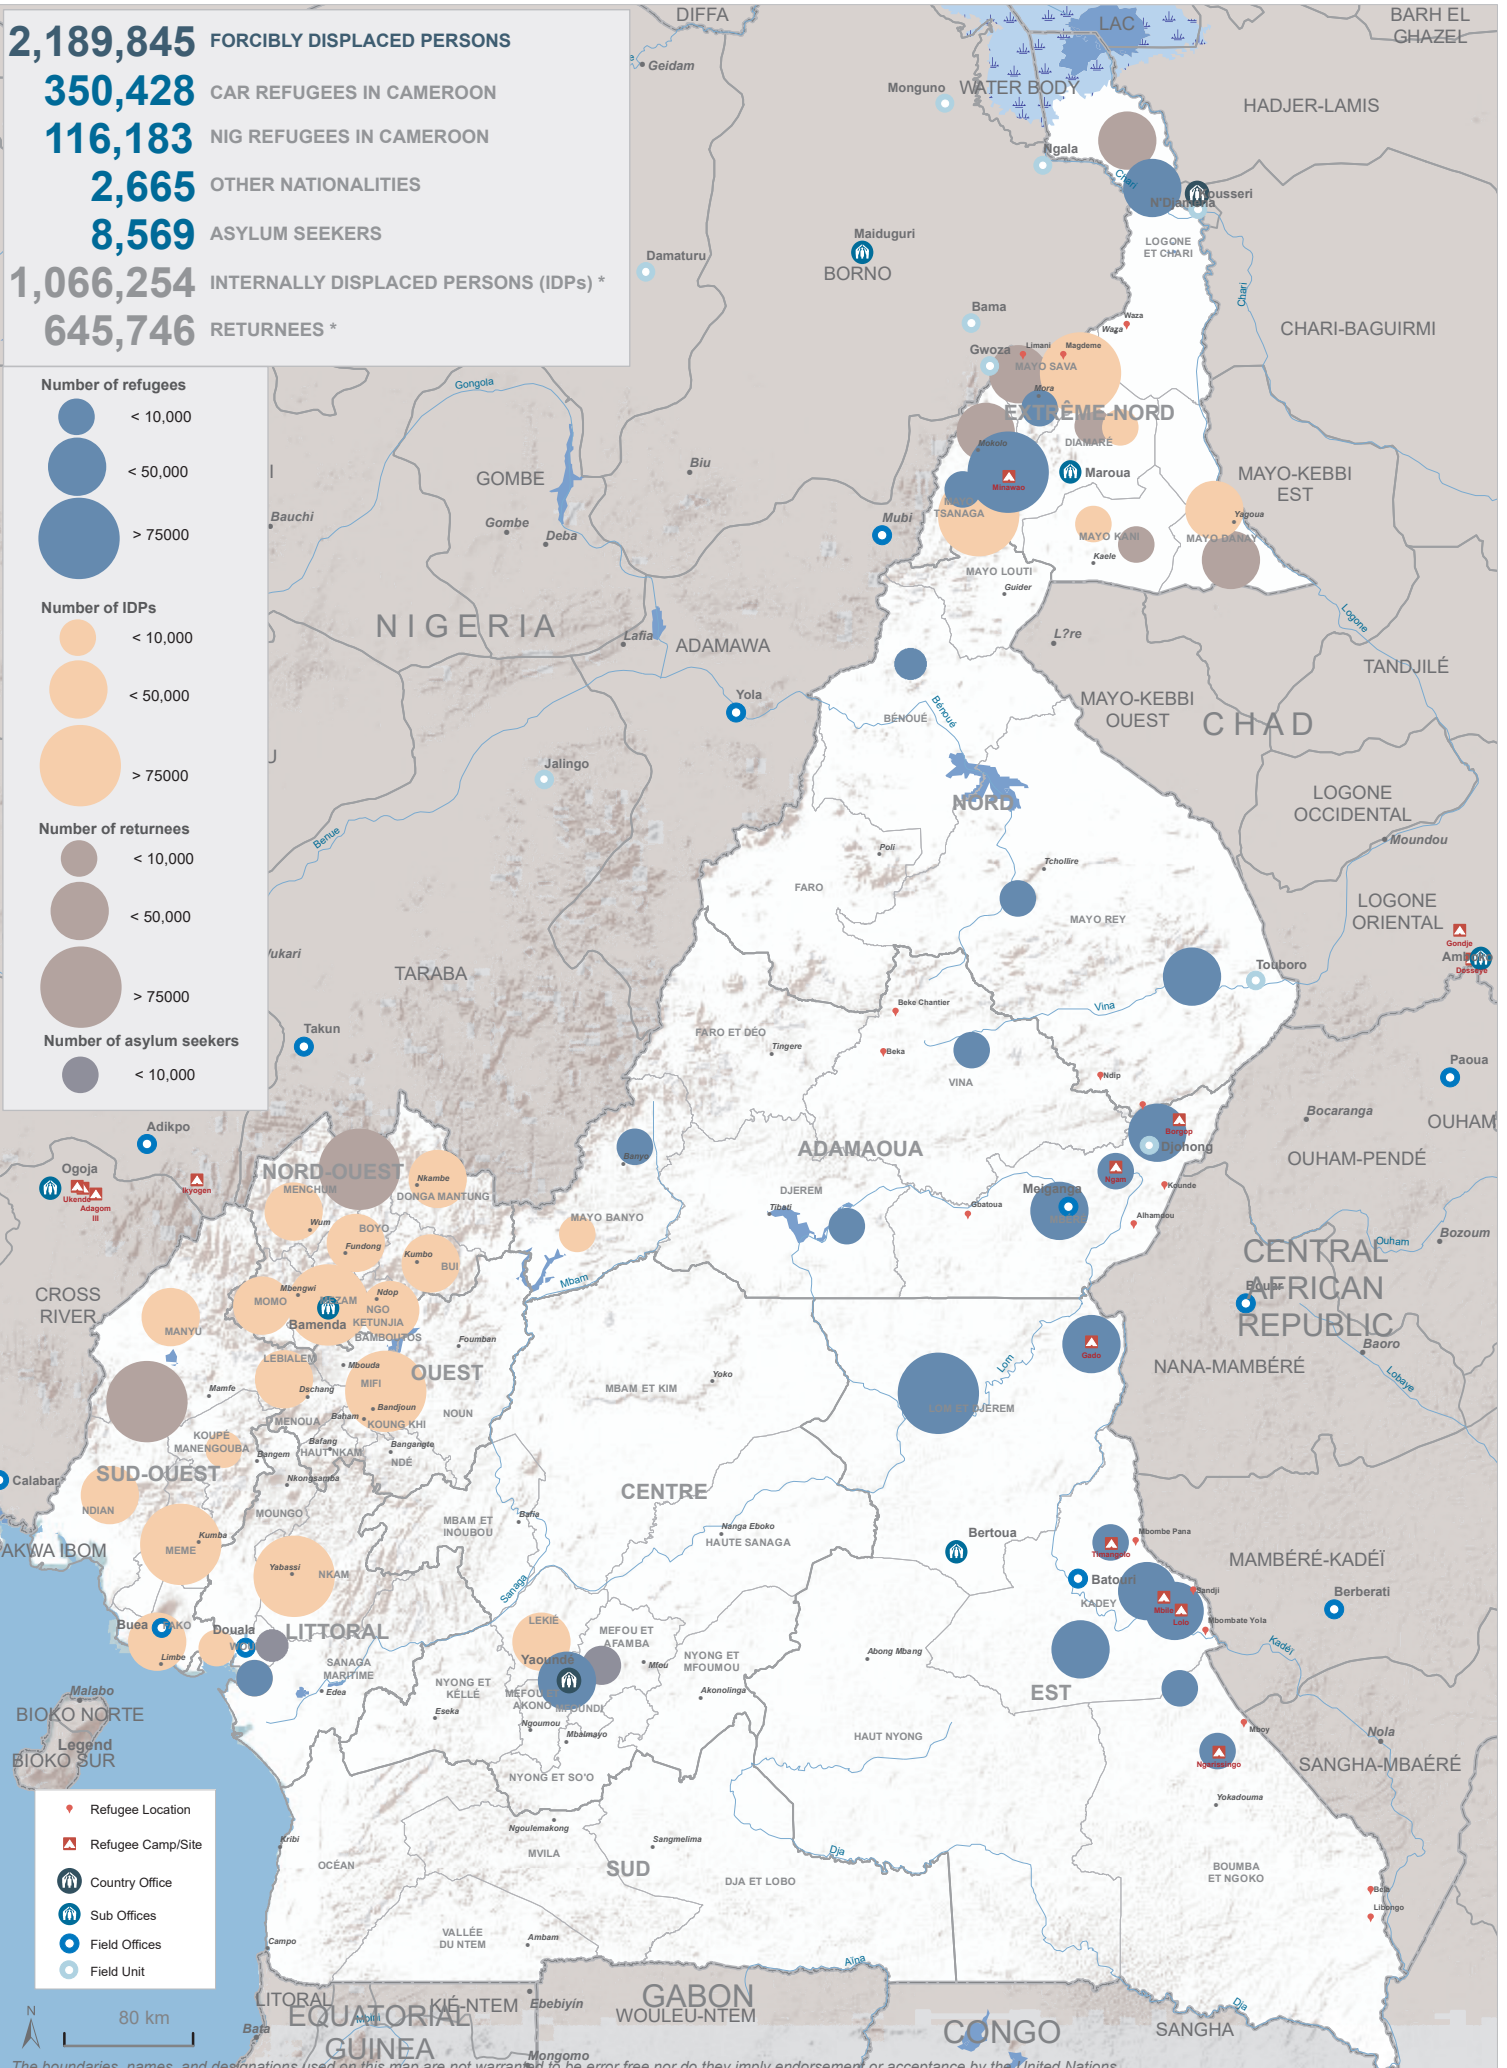

2,189,845 FORCIBLY DISPLACED PERSONS
350,428 CAR REFUGEES IN CAMEROON
116,183 NIG REFUGEES IN CAMEROON
2,665 OTHER NATIONALITIES
8,569 ASYLUM SEEKERS
1,066,254 INTERNALLY DISPLACED PERSONS (IDPs) *
645,746 RETURNEES *

Number of refugees

Number of IDPs

Number of returnees

Number of asylum seekers

The boundaries, names, and designations used on this map are not warranted to be error free nor do they imply endorsement or acceptance by the United Nations.

* Returnees & IDPs Source: IOM, OCHA
 Refugees & Asylum Seekers Source: UNHCR - June 2023

for more information, please contact [Cyrille BLE \(ble@unhcr.org\)](mailto:Cyrille.BLE@unhcr.org)