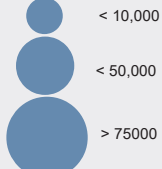

2,189,845 FORCIBLY DISPLACED PERSONS
350,428 CAR REFUGEES IN CAMEROON
116,183 NIG REFUGEES IN CAMEROON
2,665 OTHER NATIONALITIES
8,569 ASYLUM SEEKERS
1,066,254 INTERNALLY DISPLACED PERSONS (IDPs) *
645,746 RETURNEES *

Number of refugees