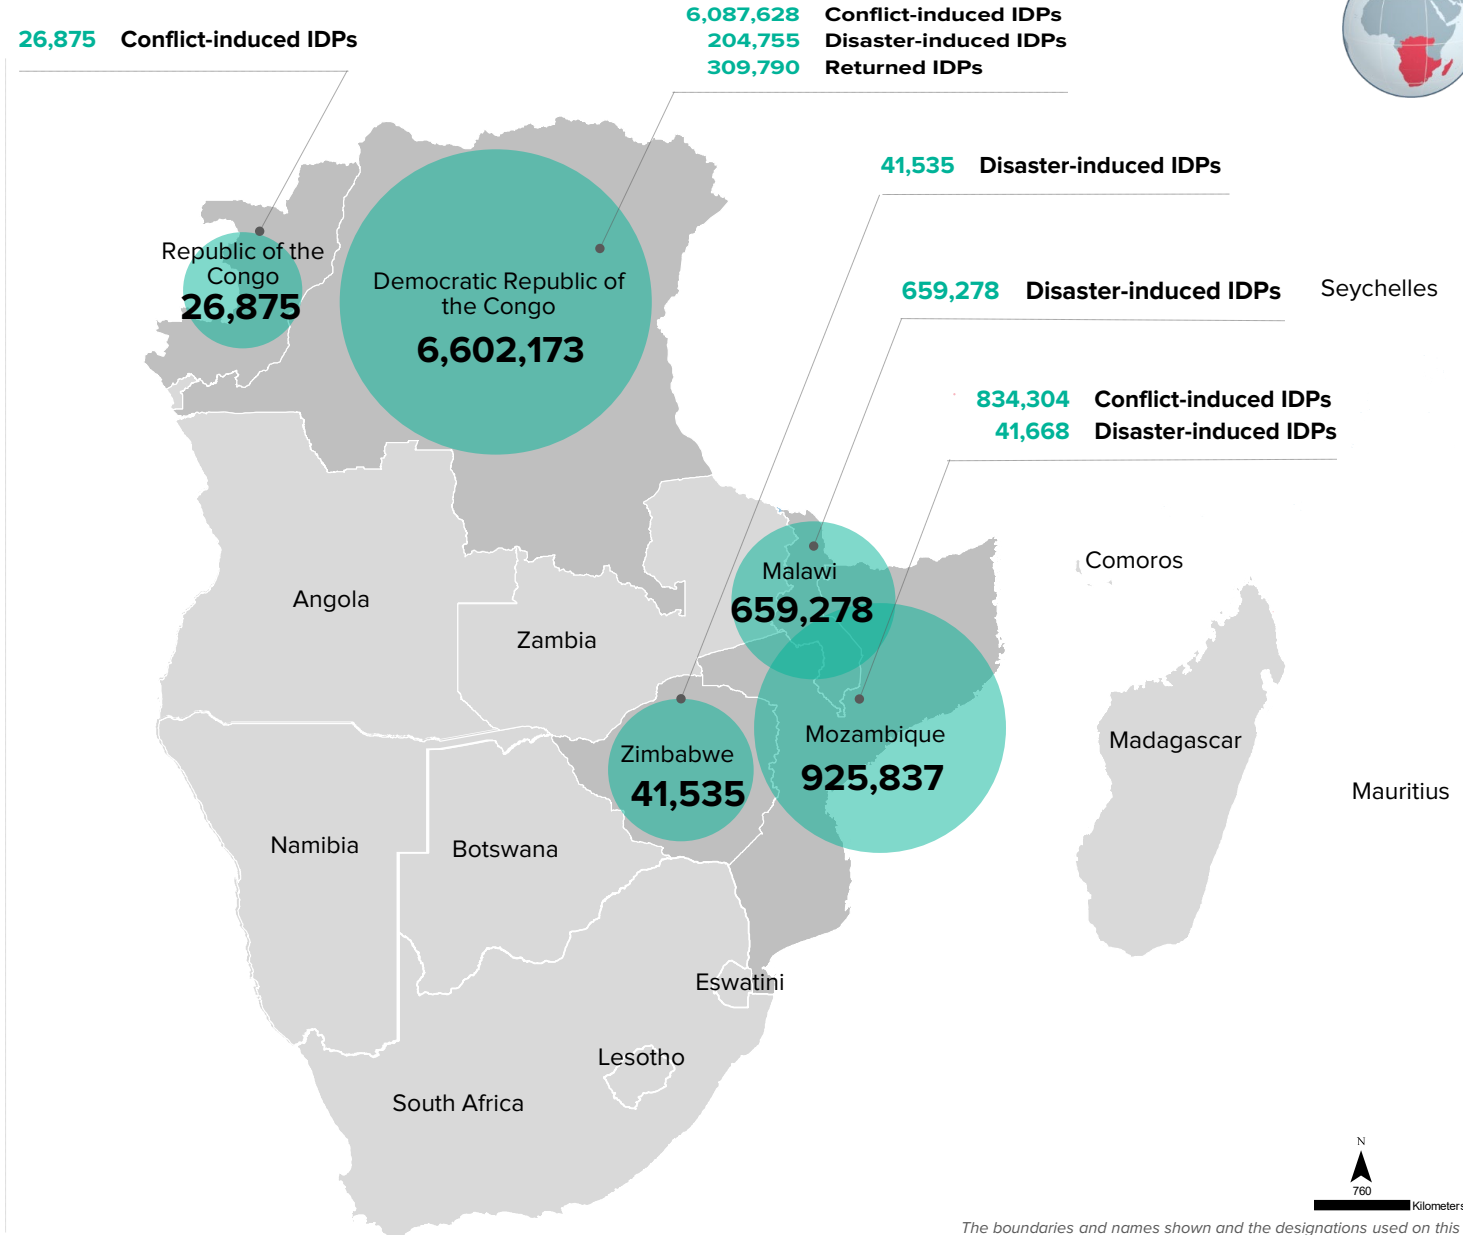

KEY FIGURES

 **8,255,698**

INTERNALLY DISPLACED PERSONS
& IDPs RETURNEES

IDPs by Country of Origin

Proportion of IDPs

MAP OF INTERNALLY DISPLACED PERSONS IN SOUTHERN AFRICA

The boundaries and names shown and the designations used on this map do not imply official endorsement or acceptance by the United Nations