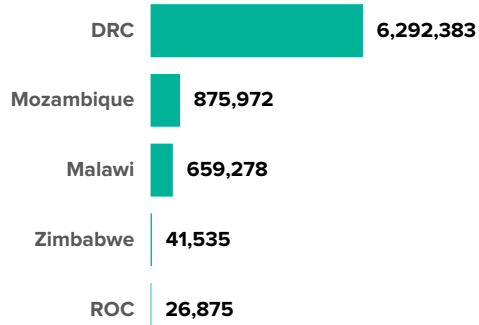

KEY FIGURES

 **8,255,698**

INTERNALLY DISPLACED PERSONS
& IDPs RETURNEES

IDPs by Country of Origin

Proportion of IDPs

MAP OF INTERNALLY DISPLACED PERSONS IN SOUTHERN AFRICA

The boundaries and names shown and the designations used on this map do not imply official endorsement or acceptance by the United Nations