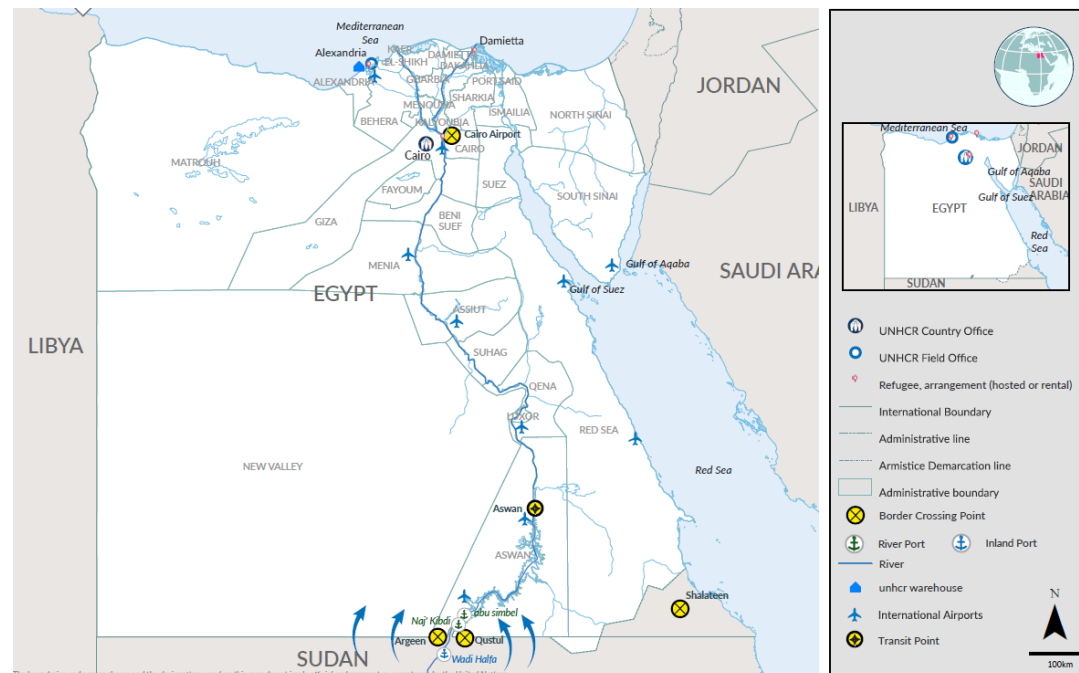

Introduction

Due to the recent outbreak of conflict in Sudan (15th April 2023) between Sudanese Armed Forces (SAF) and Rapid Support Forces (RSF), over 257,000 (97% are Sudanese) have entered Egypt. This dashboard gives an overview of arrivals and registration trends.

-  **257,000** Individuals arrived (post conflict (since 15th April 2023) based on Govt. of Egypt (MOFA)
-  **41,116** Individuals scheduled for registration (appointments)
-  **21,616** Individuals registered
- 53%** Registered, out of total individuals scheduled for registration
- 52%** Registered individuals are processed for emergency cash assistance. *