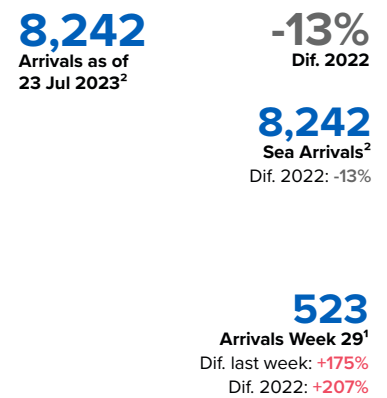

Northwest African maritime (Canary Islands)