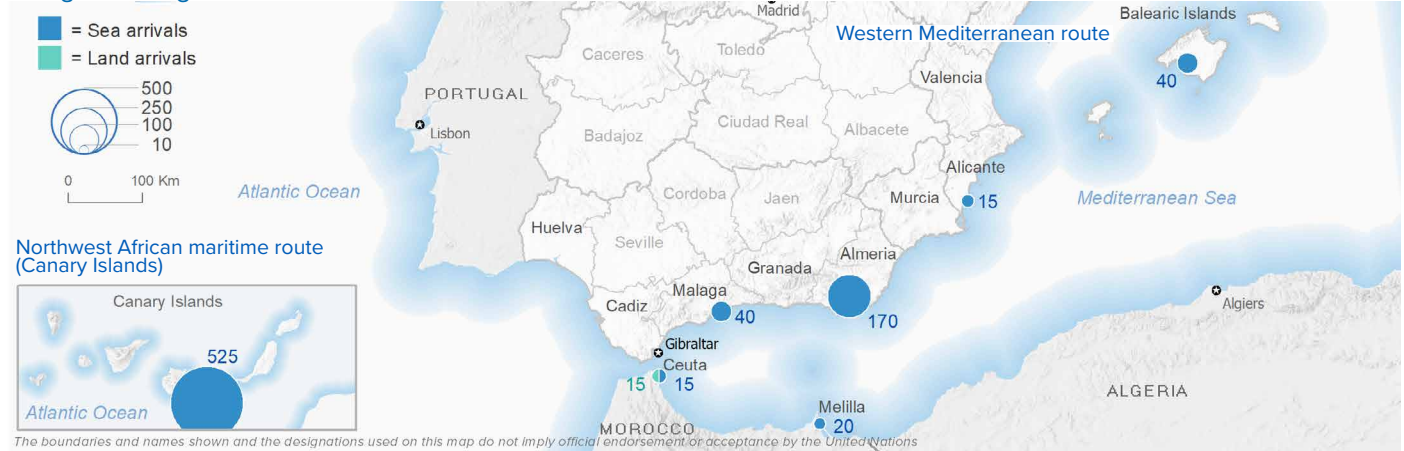

# SPAIN Weekly snapshot - Week 29 (17 - 23 Jul 2023)

The charts below are based on figures from the Ministry of Interior and UNHCR estimates. All figures are provisional and subject to change

## Refugees & migrants: sea and land arrivals in week 29<sup>1</sup>

### Western Mediterranean

### Northwest African maritime (Canary Islands)