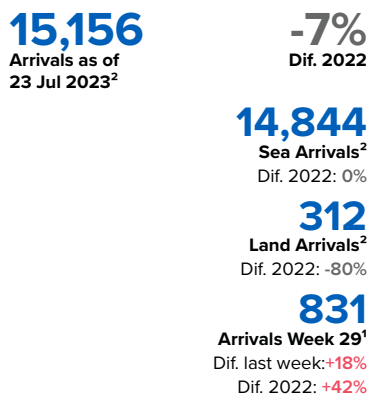

Arrivals in Spain