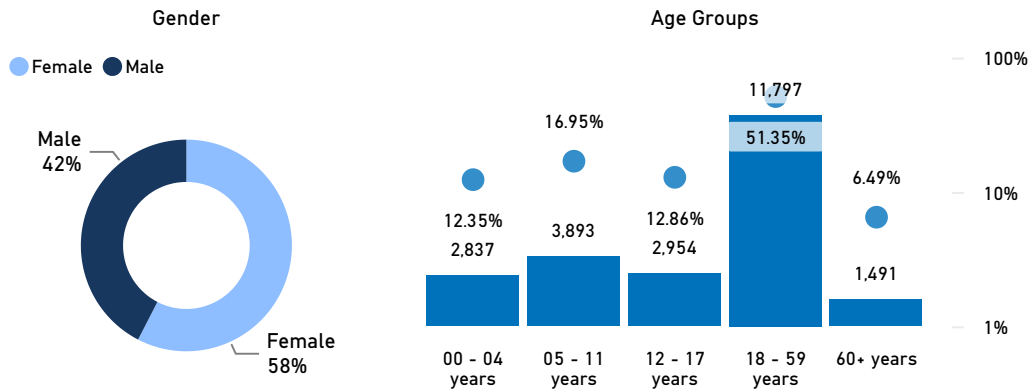

**Introduction**

Due to the outbreak of conflict in Sudan between the Sudanese Armed Forces (SAF) and the Rapid Support Forces (RSF), over 257,000 (97% are Sudanese) have entered Egypt to flee the violence. This dashboard gives an overview of arrivals and registration trends.

 **257,000** Individuals arrived (post conflict, since 15th April 2023)

 **43,352** Individuals scheduled for registration (appointments)

 **22,911** Individuals registered **53%** Registered, out of total individuals scheduled for registration  
**49%** Registered individuals are processed for emergency cash assistance.\*

**New Arrivals Registered**

**Registration Appointment Trend**