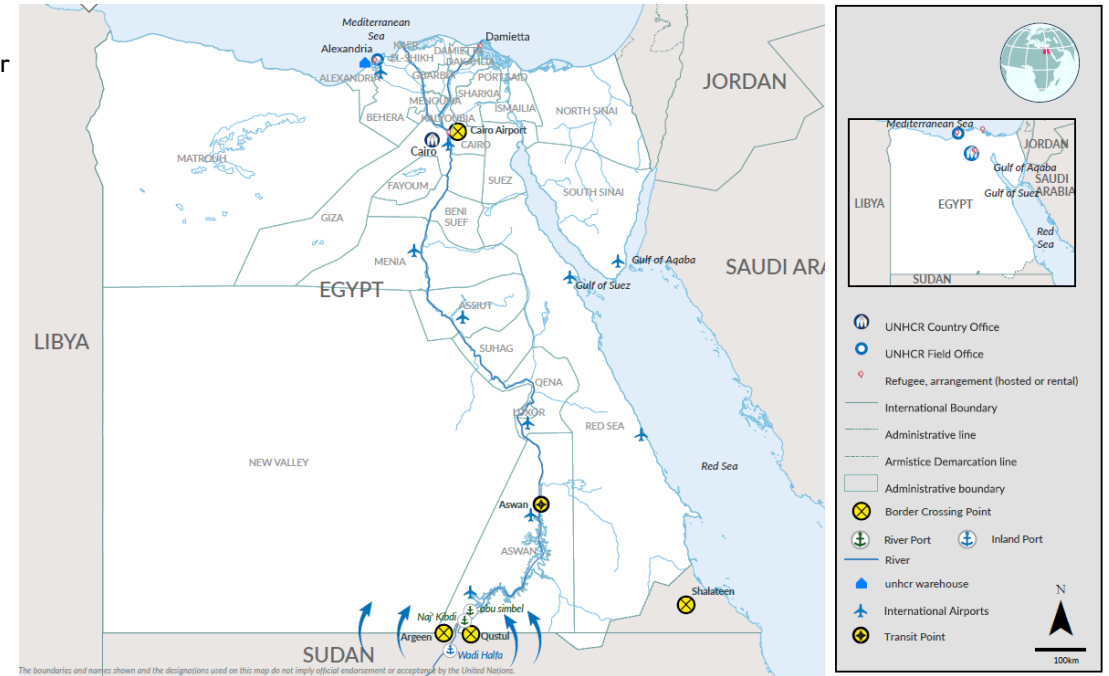

**Introduction**

Due to the outbreak of conflict in Sudan between the Sudanese Armed Forces (SAF) and the Rapid Support Forces (RSF), over 257,000 (97% are Sudanese) have entered Egypt to flee the violence. This dashboard gives an overview of arrivals and registration trends.

 **257,000** Individuals arrived (post conflict, since 15th April 2023)

 **43,352** Individuals scheduled for registration (appointments)

 **22,911** Individuals registered **53%** Registered, out of total individuals scheduled for registration  
**49%** Registered individuals are processed for emergency cash assistance.\*