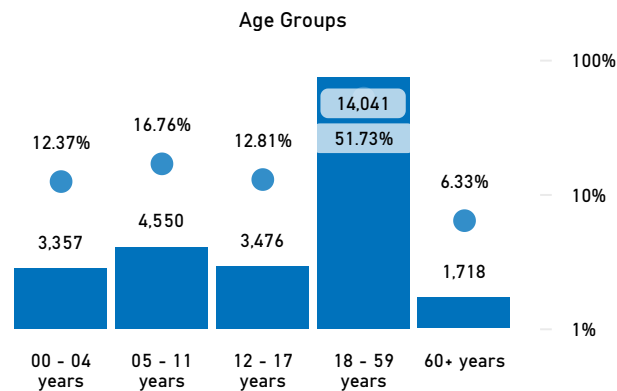

New Arrivals Registered