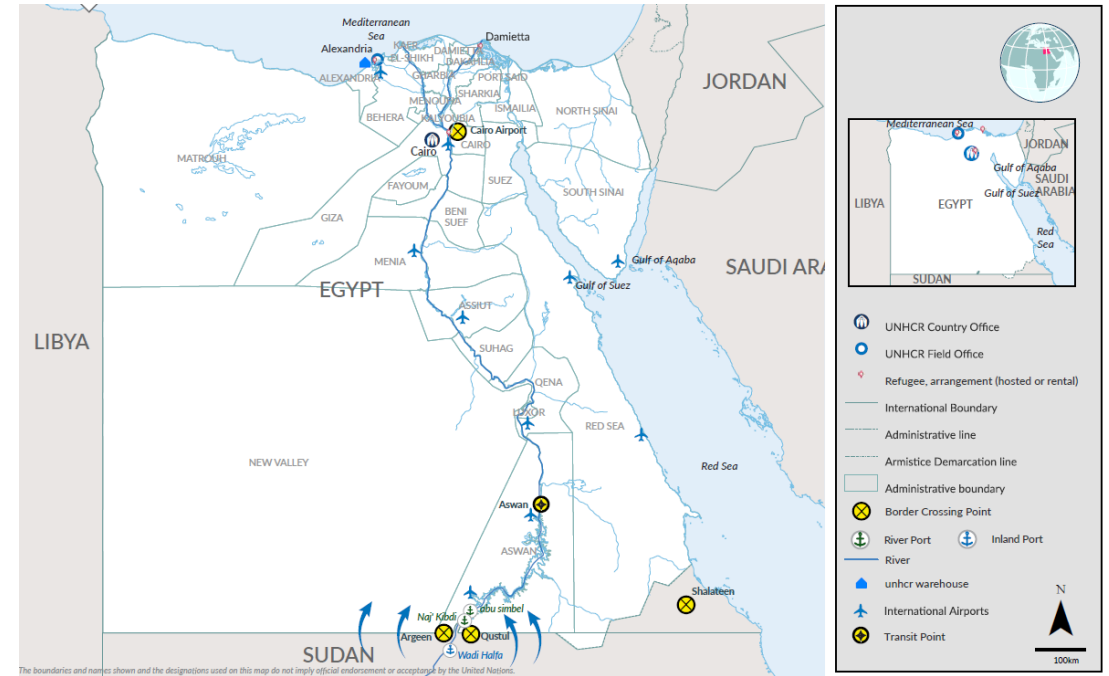

Introduction

Due to the recent outbreak of conflict in Sudan (15th April 2023) between Sudanese Armed Forces (SAF) and Rapid Support Forces (RSF), over 279,230 (97% are Sudanese) have entered Egypt. This dashboard gives an overview of arrivals and registration trends.

-  **279,230** Individuals arrived (post conflict (since 15th April 2023) based on Govt. of Egypt (MOFA))
-  **49,592** Individuals scheduled for registration (appointments)
-  **27,073** Individuals registered
- 55%** Registered, out of total individuals scheduled for registration
- 42%** Registered individuals are processed for emergency cash assistance.*