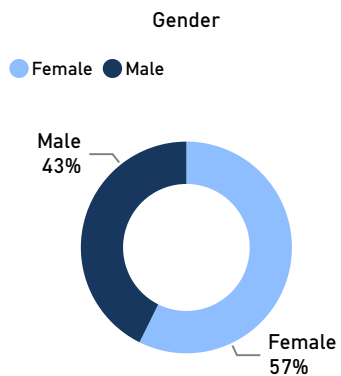

New Arrivals Registered