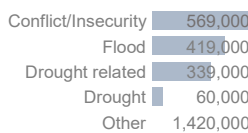

2023 displacement reasons