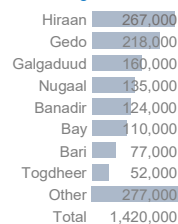

Hiraan (267,000) received the highest number of displaced persons followed by Gedo (218,000), Galgaduud (160,000), Nugaal (135,000) and Banadir (124,000) regions.

**Population of concern**

\*Estimated internally displaced persons as of December 2022 (Source: Somalia IDP - WG)

Region	Kenya	Yemen	Other
Banadir	411	685	147
Lower Juba	126		2
Togdheer		4	2
Sool		7	3
UNREG		1	5
Gedo			12
Nugaal		1	3
Hiraan		3	
Woq. Galbeed		76	145
Lower Shabelle		49	1
Awdal		1	5
Other	385	118	38
<b>TOTAL</b>	<b>923</b>	<b>951</b>	<b>363</b>

**Somali returnees from Kenya by month**

**Assisted spontaneous returnees from Yemen by month**

**Number of returnees (with assistance from UNHCR) since 2020**

**Somalia Internal DISPLACEMENT**

Displacements monitored by UNHCR Protection and Return Monitoring Network (PRMN)

**Monthly internal displacement (2022 - 2023)**

**2023 displacement reasons**

**2023 top arrival regions**

**July 2023 displacement reasons**

**July 2023 top arrival regions**