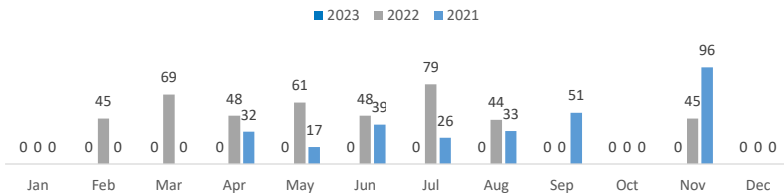

Somali returnees from Kenya by month