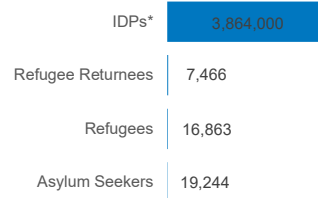

In July, 70,000 new internal displacements were monitored by the UNHCR-led Protection and Returns Monitoring Network (PRMN). Drivers include conflict and insecurity (37,000), drought (30,000), floods (490) and others (2,000) displacements related to floods were recorded.

Hiraan (267,000) received the highest number of displaced persons followed by Gedo (218,000), Galgaduud (160,000), Nugaal (135,000) and Banadir (124,000) regions.

**Population of concern**

\*Estimated internally displaced persons as of December 2022 (Source: Somalia IDP - WG)

**Returnees, refugee and asylum seekers map**

**36,107**  
**Refugees & Asylum-Seekers**

At the end of July 2023, there were 36,107 refugees and asylum-seekers registered in Somalia, mainly from Ethiopia (23,951 asylum seekers and refugees), Yemen (10,381 refugees and asylum seekers) and Syria (1,395 refugees and asylum seekers). The remaining 380 persons of concerns were from other countries.