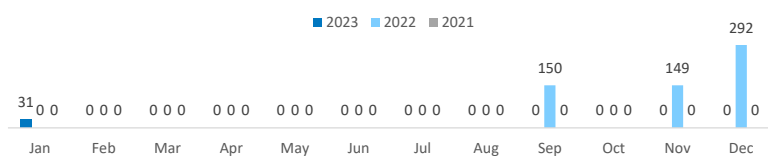

Assisted spontaneous returnees from Yemen by month