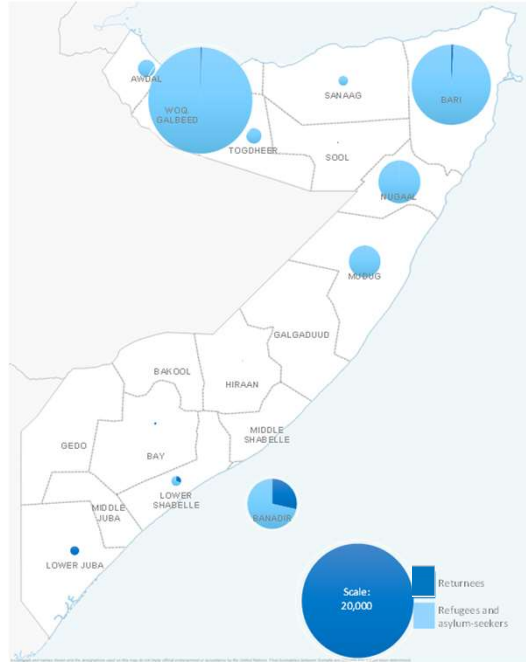

In July, 70,000 new internal displacements were monitored by the UNHCR-led Protection and Returns Monitoring Network (PRMN). Drivers include conflict and insecurity (37,000), drought (30,000), floods (490) and others (2,000) displacements related to floods were recorded.

Hiraan (267,000) received the highest number of displaced persons followed by Gedo (218,000), Galgaduud (160,000), Nugaal (135,000) and Banadir (124,000) regions.

**Population of concern**

\*Estimated internally displaced persons as of December 2022 (Source: Somalia IDP - WG)

**Returnees, refugee and asylum seekers map**

**36,107**  
**Refugees & Asylum-Seekers**

At the end of July 2023, there were 36,107 refugees and asylum-seekers registered in Somalia, mainly from Ethiopia (23,951 asylum seekers and refugees), Yemen (10,381 refugees and asylum seekers) and Syria (1,395 refugees and asylum seekers). The remaining 380 persons of concerns were from other countries.

**7,466**  
**Refugee Returnees (2020 - 2023)**

Since January 2020, 7,466 Somali refugees have returned to Somalia. This figure includes Voluntary Repatriation from Kenya (923) and Assisted Spontaneous Returnees (ASR) from Yemen (951) and other countries (355). Approximately 4,638 Somalis were monitored as arriving spontaneously from Yemen since January 2020.