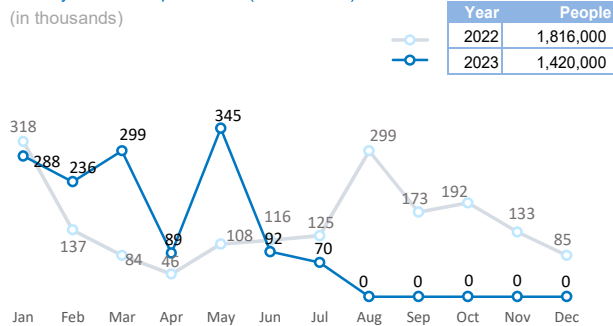

**Somali returnees from Kenya by month**

**Assisted spontaneous returnees from Yemen by month**

**Number of returnees (with assistance from UNHCR) since 2020**

**Somalia Internal DISPLACEMENT**

Displacements monitored by UNHCR Protection and Return Monitoring Network (PRMN)

**Monthly internal displacement (2022 - 2023)**

**2023 displacement reasons**

**2023 top arrival regions**

**July 2023 displacement reasons**

**July 2023 top arrival regions**