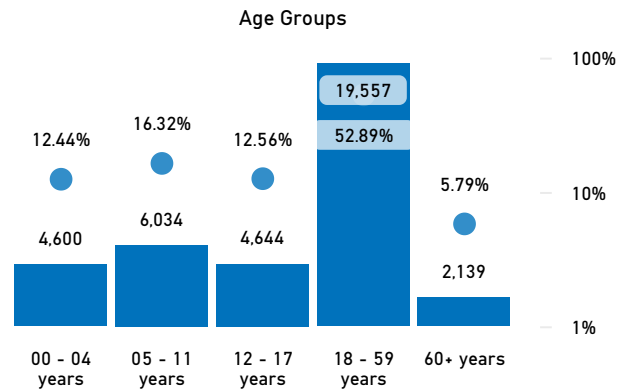

**Introduction**

Due to the recent outbreak of conflict in Sudan (15th April 2023) between Sudanese Armed Forces (SAF) and Rapid Support Forces (RSF), over 287,230 (98% are Sudanese) have entered Egypt. This dashboard gives an overview of arrivals and registration trends.

 **287,230**

Individuals arrived (post conflict (since 15th April 2023) based on Govt. of Egypt (MOFA)

 **62,799**

Individuals scheduled for registration (appointments)

 **36,955**

Individuals registered **59%** Registered, out of total individuals scheduled for registration

**30%** Registered individuals are processed for emergency cash assistance.\*

**New Arrivals Registered**

**Registration Appointment Trend**