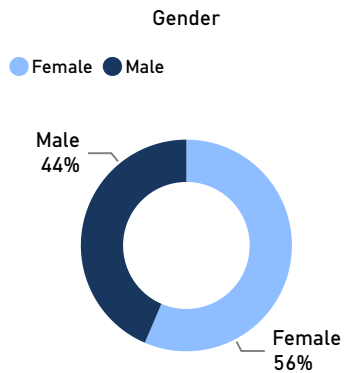

New Arrivals Registered