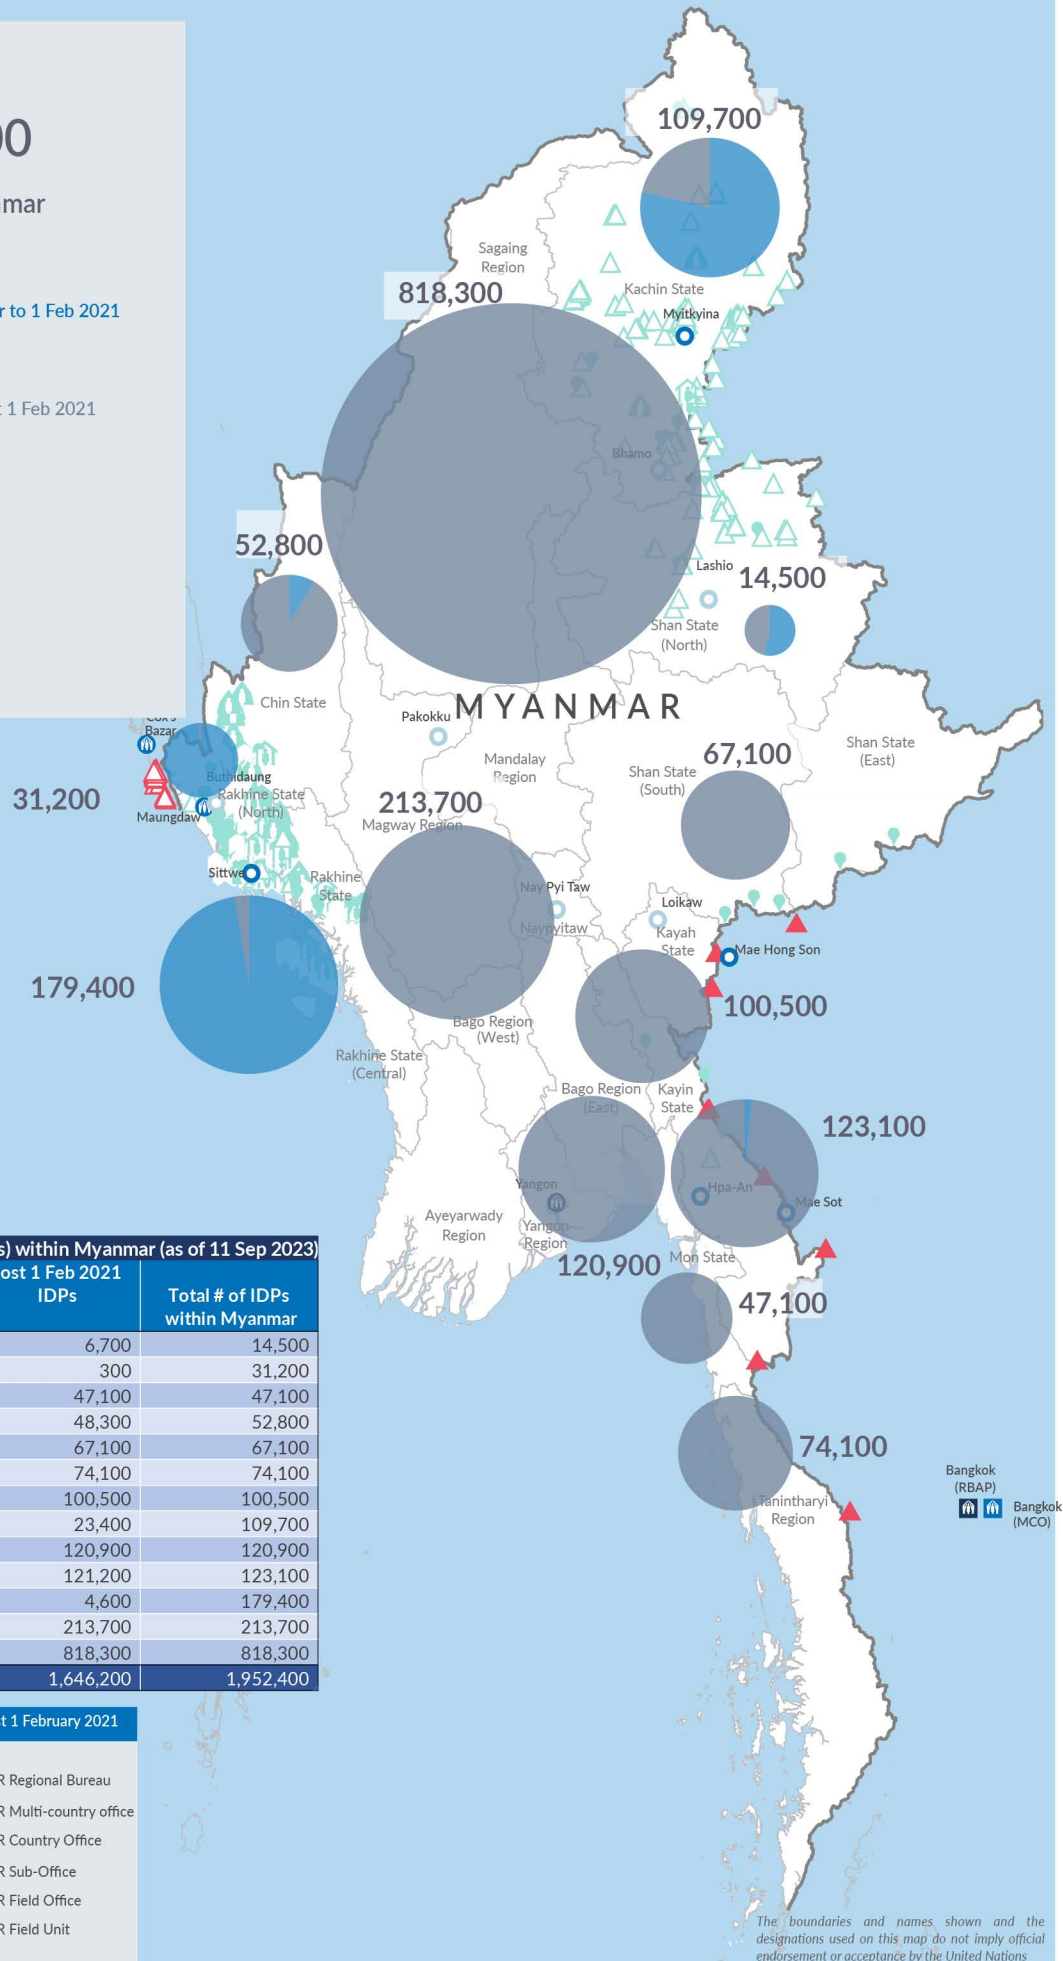

Key figures

Estimated # of IDPs → 1,646,200

Estimated # of displaced to neighbouring countries → 63,200

Source : UN in Myanmar

Estimated displacement figures by Month

*60,100 persons are displaced by armed conflict in neighbouring Kayah State while 7,000 persons are displaced by inter-EAO conflict between SSPP and RCSS.

Estimated displacement to neighbouring countries since 1 February 2021, who remain displaced (rounded to the nearest hundred)

- IDP unplanned settlement (pre-1 Feb 2021)
- IDP Center (pre-1 Feb 2021)
- IDP spontaneous location (pre-1 Feb 2021)
- IDP planned settlement (pre-1 Feb 2021)
- Temporary shelter for displaced people from Myanmar
- Refugee, planned settlement
- States/Provinces with new arrivals
- UNHCR Regional Bureau
- UNHCR Multi-country office
- UNHCR Country Office
- UNHCR Sub-Office
- UNHCR Field Office
- UNHCR Field Unit
- International boundaries

The boundaries and names shown and the designations used on this map do not imply official endorsement or acceptance by the United Nations

Key figures

1,952,400

Estimated total IDPs within Myanmar

306,200
 Estimated # of IDPs displaced prior to 1 Feb 2021
(As of 30 Jun, 2023)

1,646,200
 Estimated # of IDPs displaced post 1 Feb 2021
(As of 11 Sep, 2023)
 Prior to 1 Feb 2021
 Post 1 Feb 2021

Source : UN in Myanmar

Estimated total internally displaced person (IDPs) within Myanmar (as of 11 Sep 2023)