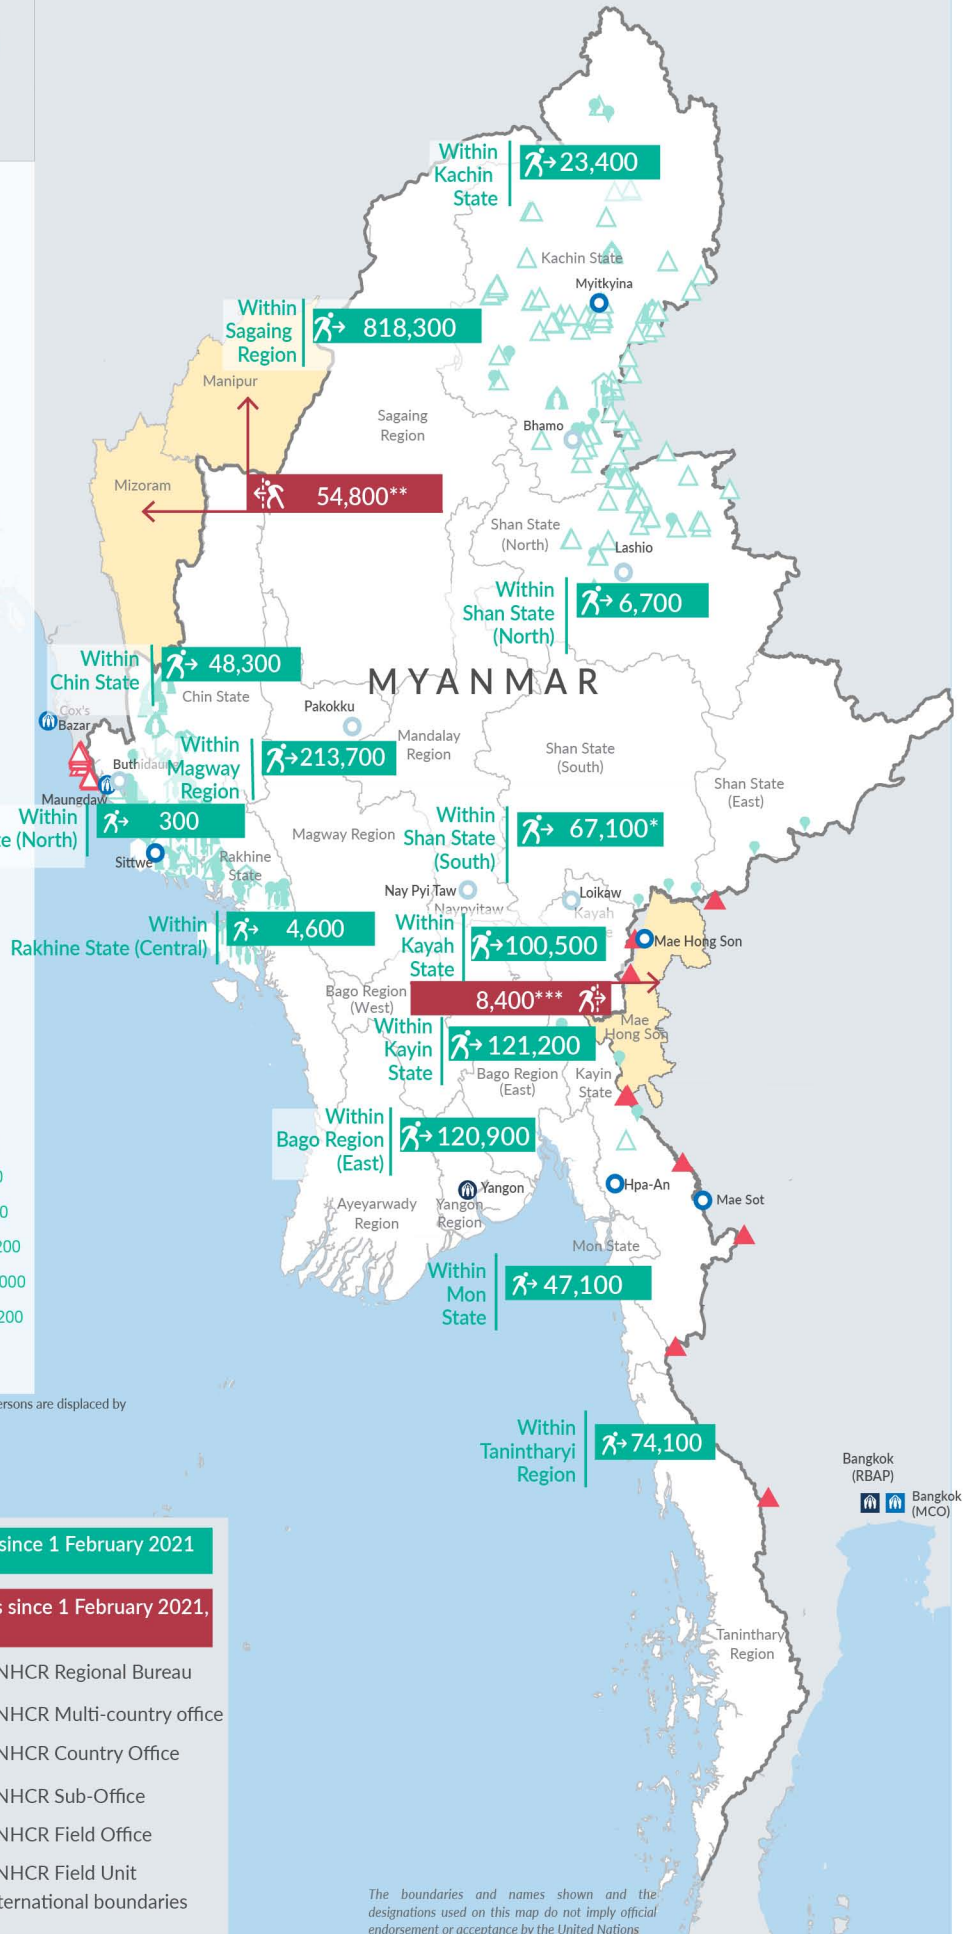

Key figures

Estimated # of IDPs → 1,646,200

Estimated # of displaced to neighbouring countries → 63,200

Source : UN in Myanmar

Estimated displacement figures by Month

*60,100 persons are displaced by armed conflict in neighbouring Kayah State while 7,000 persons are displaced by inter-EAO conflict between SSPP and RCSS.

**UN Estimates

***Estimates by Tak Border Command Center (TBCC)

Estimated internal displacement within Myanmar since 1 February 2021 (rounded to the nearest hundred)

Estimated displacement to neighbouring countries since 1 February 2021, who remain displaced (rounded to the nearest hundred)

- IDP unplanned settlement (pre-1 Feb 2021)
- IDP Center (pre-1 Feb 2021)
- IDP spontaneous location (pre-1 Feb 2021)
- IDP planned settlement (pre-1 Feb 2021)
- Temporary shelter for displaced people from Myanmar
- Refugee, planned settlement
- States/Provinces with new arrivals
- UNHCR Regional Bureau
- UNHCR Multi-country office
- UNHCR Country Office
- UNHCR Sub-Office
- UNHCR Field Office
- UNHCR Field Unit
- International boundaries

The boundaries and names shown and the designations used on this map do not imply official endorsement or acceptance by the United Nations