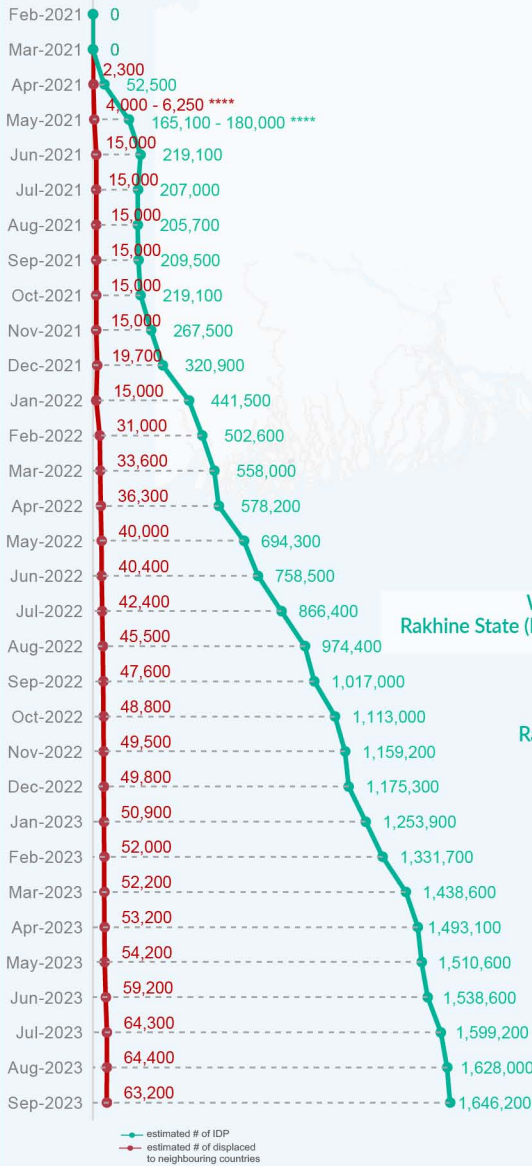

Key figures

Estimated # of IDPs → 1,646,200

Estimated # of displaced to neighbouring countries → 63,200

Source : UN in Myanmar

Estimated displacement figures by Month

*60,100 persons are displaced by armed conflict in neighbouring Kayah State while 7,000 persons are displaced by inter-EAO conflict between SSPP and RCSS.

**UN Estimates

***Estimates by Tak Border Command Center (TBCC)

Estimated internal displacement within Myanmar since 1 February 2021 (rounded to the nearest hundred)

Estimated displacement to neighbouring countries since 1 February 2021, who remain displaced (rounded to the nearest hundred)

- IDP unplanned settlement (pre-1 Feb 2021)
- IDP Center (pre-1 Feb 2021)
- IDP spontaneous location (pre-1 Feb 2021)
- IDP planned settlement (pre-1 Feb 2021)
- Temporary shelter for displaced people from Myanmar
- Refugee, planned settlement
- States/Provinces with new arrivals
- UNHCR Regional Bureau
- UNHCR Multi-country office
- UNHCR Country Office
- UNHCR Sub-Office
- UNHCR Field Office
- UNHCR Field Unit
- International boundaries

The boundaries and names shown and the designations used on this map do not imply official endorsement or acceptance by the United Nations