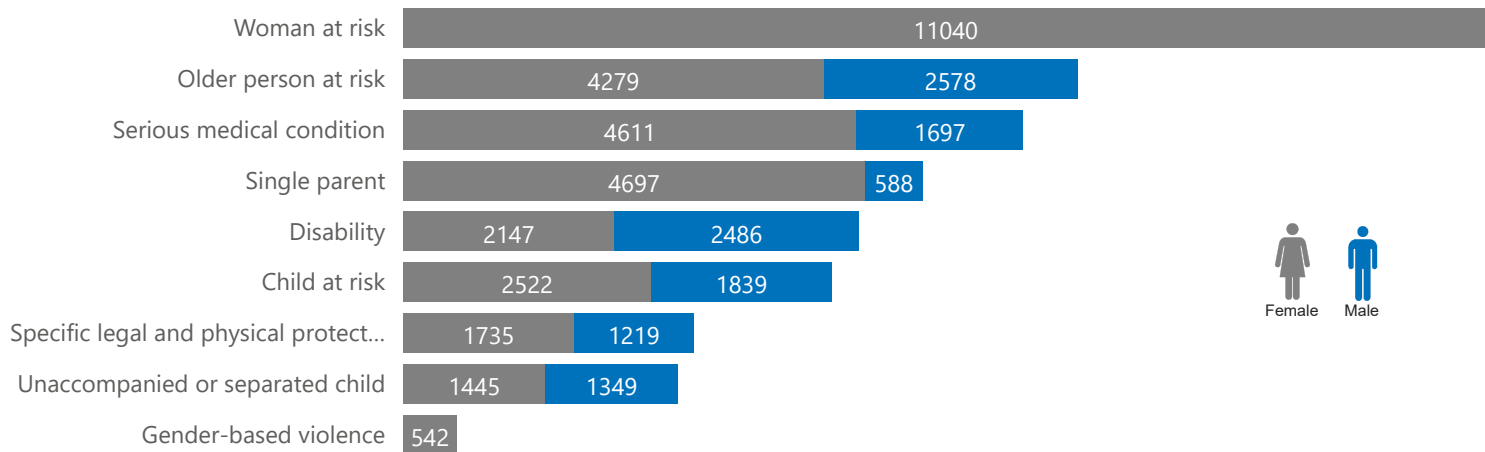

Profile of refugees in the DRC

A) Person with specific needs