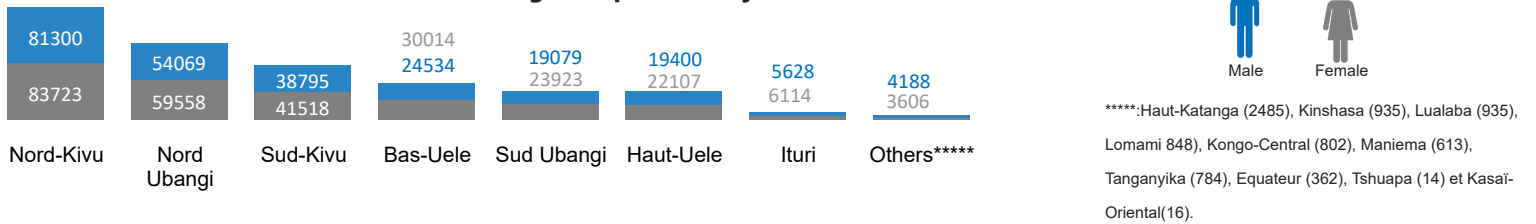

Registered Refugees and Asylum-Seekers in DRC

Key Figures

Situation Overview

The refugee population in the DRC decrease from **521,633** to **517,556** compared with the previous month, a variation of 0.78% due mainly to the inactivation of South Sudanese refugees absent from the previous verification operation and to the last 3 distributions. **811** refugees were repatriated to their countries of origin, including **290** Rwandans and **521** Burundians. An increase in the number of asylum seekers from **2207** to **4763** due to the registration of new Burundian asylum seekers. **700** Congolese (ex-refugees) have been repatriated to the DRC from asylum countries since the beginning of 2023.

Age and Gender of Refugee Population

Refugee Population by Country of Origin

Réfugiee by type of location

Refugee Population by Province in DRC

Location of refugee population in DRC

Asylum Seekers Population by Country of Origin

*South Sudan
** Somalia (192), Central African Republic, Angola, Republic of Congo, Cameroon, Chad, Syria, Mali, Liberia, Côte d'Ivoire, Sudan, etc.

Asylum Seekers Population by Province in DRC

Refugees and Asylum Seekers in RDC