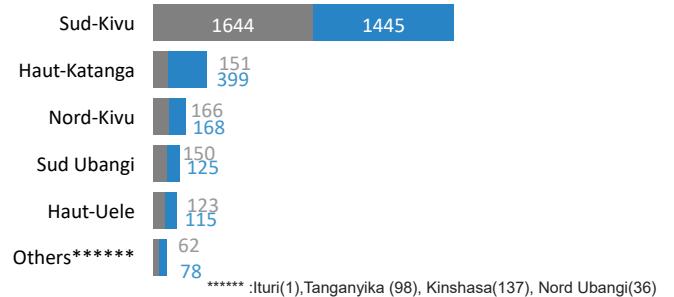

Registered Refugees and Asylum-Seekers in DRC

Key Figures

Situation Overview

The refugee population in the DRC decrease from **521,633** to **517,556** compared with the previous month, a variation of 0.78% due mainly to the inactivation of South Sudanese refugees absent from the previous verification operation and to the last 3 distributions. **811** refugees were repatriated to their countries of origin, including **290** Rwandans and **521** Burundians. An increase in the number of asylum seekers from **2207** to **4763** due to the registration of new Burundian asylum seekers. **700** Congolese (ex-refugees) have been repatriated to the DRC from asylum countries since the beginning of 2023.

Age and Gender of Refugee Population

Refugee Population by Country of Origin

Réfugiee by type of location

Refugee Population by Province in DRC

Location of refugee population in DRC

Asylum Seekers Population by Country of Origin

*South Sudan
** Somalia (192), Central African Republic, Angola, Republic of Congo, Cameroon, Chad, Syria, Mali, Liberia, Côte d'Ivoire, Sudan, etc.

Asylum Seekers Population by Province in DRC

Refugees and Asylum Seekers in RDC

Repatriation situation in the DRC at September 30 2023

Number of refugees repatriated from the DRC

Country of origin	2018	2019	2020	2021	2022	2023
South Sudan					3	0
Rep. of Congo		3	5			1
Rwanda	3053	2136	922	1920	2451	1390
RCA	9	3137	2061	5021	3350	1591
Burundi	180	101	1943	7296	3474	4517
Total	3242	5377	4931	14237	9278	7499