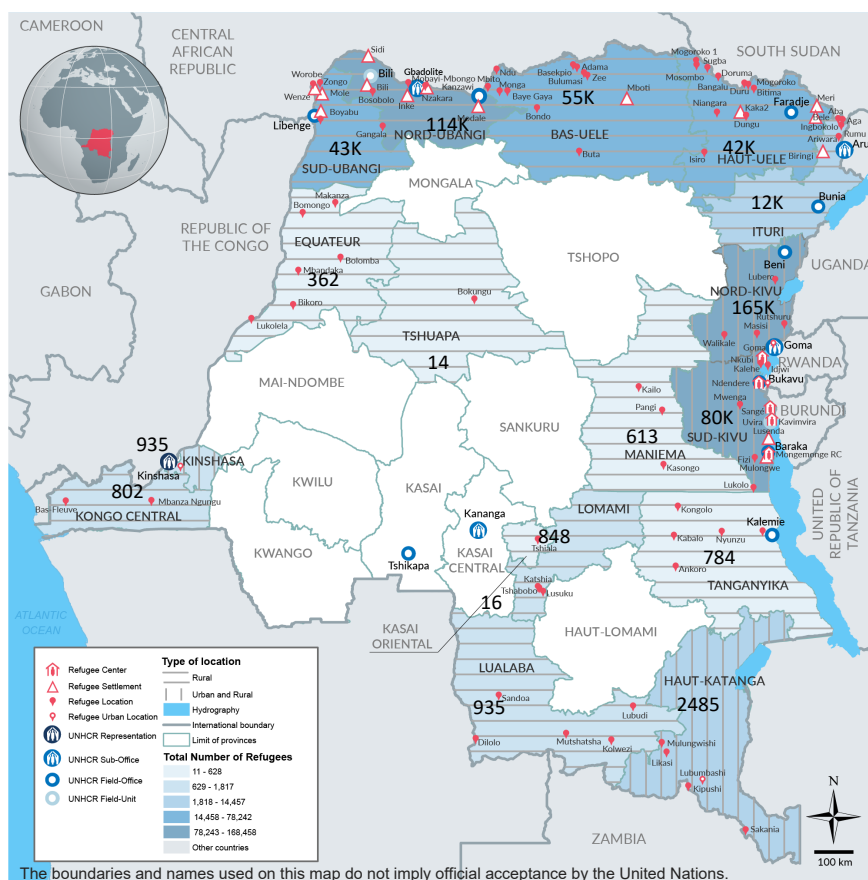

Registered Refugees and Asylum-Seekers in DRC

Key Figures

Situation Overview

The refugee population in the DRC decrease from **521,633** to **517,556** compared with the previous month, a variation of 0.78% due mainly to the inactivation of South Sudanese refugees absent from the previous verification operation and to the last 3 distributions. **811** refugees were repatriated to their countries of origin, including **290** Rwandans and **521** Burundians. An increase in the number of asylum seekers from **2207** to **4763** due to the registration of new Burundian asylum seekers. **700** Congolese (ex-refugees) have been repatriated to the DRC from asylum countries since the beginning of 2023.

Age and Gender of Refugee Population

Refugee Population by Country of Origin

Réfugiee by type of location

Refugee Population by Province in DRC

Location of refugee population in DRC

Asylum Seekers Population by Country of Origin

*South Sudan
** Somalia (192), Central African Republic, Angola, Republic of Congo, Cameroon, Chad, Syria, Mali, Liberia, Côte d'Ivoire, Sudan, etc.

Asylum Seekers Population by Province in DRC

Refugees and Asylum Seekers in RDC

Repatriation situation in the DRC at September 30 2023

Number of refugees repatriated from the DRC

Country of origin	2018	2019	2020	2021	2022	2023
South Sudan					3	0
Rep. of Congo		3	5			1
Rwanda	3053	2136	922	1920	2451	1390
RCA	9	3137	2061	5021	3350	1591
Burundi	180	101	1943	7296	3474	4517
Total	3242	5377	4931	14237	9278	7499