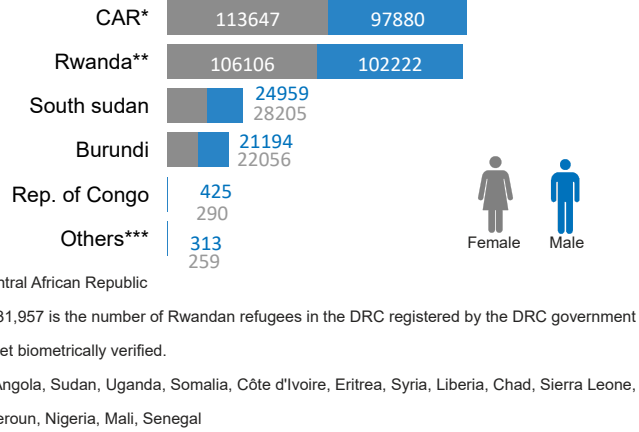

Registered Refugees and Asylum-Seekers in DRC

Key Figures

Situation Overview

The refugee population in the DRC decrease from **521,633** to **517,556** compared with the previous month, a variation of 0.78% due mainly to the inactivation of South Sudanese refugees absent from the previous verification operation and to the last 3 distributions. **811** refugees were repatriated to their countries of origin, including **290** Rwandans and **521** Burundians. An increase in the number of asylum seekers from **2207** to **4763** due to the registration of new Burundian asylum seekers. **700** Congolese (ex-refugees) have been repatriated to the DRC from asylum countries since the beginning of 2023.

Age and Gender of Refugee Population

Refugee Population by Country of Origin

Réfugiee by type of location

Refugee Population by Province in DRC

Location of refugee population in DRC

Asylum Seekers Population by Country of Origin

*South Sudan
** Somalia (192), Central African Republic, Angola, Republic of Congo, Cameroon, Chad, Syria, Mali, Liberia, Côte d'Ivoire, Sudan, etc.

Asylum Seekers Population by Province in DRC

Refugees and Asylum Seekers in RDC

Repatriation situation in the DRC at September 30 2023

Number of refugees repatriated from the DRC

Country of origin	2018	2019	2020	2021	2022	2023
South Sudan					3	0
Rep. of Congo		3	5			1
Rwanda	3053	2136	922	1920	2451	1390
RCA	9	3137	2061	5021	3350	1591
Burundi	180	101	1943	7296	3474	4517
Total	3242	5377	4931	14237	9278	7499