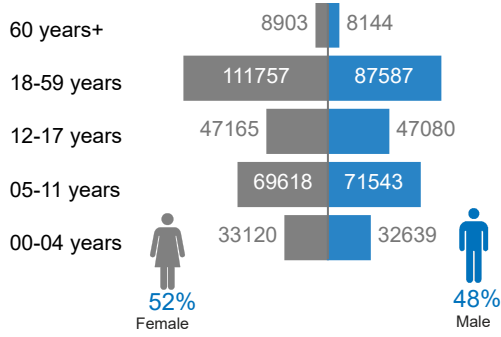

Registered Refugees and Asylum-Seekers in DRC

Key Figures

Situation Overview

The refugee population in the DRC decrease from **521,633** to **517,556** compared with the previous month, a variation of 0.78% due mainly to the inactivation of South Sudanese refugees absent from the previous verification operation and to the last 3 distributions. **811** refugees were repatriated to their countries of origin, including **290** Rwandans and **521** Burundians. An increase in the number of asylum seekers from **2207** to **4763** due to the registration of new Burundian asylum seekers. **700** Congolese (ex-refugees) have been repatriated to the DRC from asylum countries since the beginning of 2023.

Age and Gender of Refugee Population

Refugee Population by Country of Origin

Réfugiee by type of location

Refugee Population by Province in DRC

Location of refugee population in DRC

Asylum Seekers Population by Country of Origin

Repatriation situation in the DRC at September 30 2023

Number of refugees repatriated from the DRC

Country of origin	2018	2019	2020	2021	2022	2023
South Sudan					3	0
Rep. of Congo		3	5			1
Rwanda	3053	2136	922	1920	2451	1390
RCA	9	3137	2061	5021	3350	1591
Burundi	180	101	1943	7296	3474	4517
Total	3242	5377	4931	14237	9278	7499