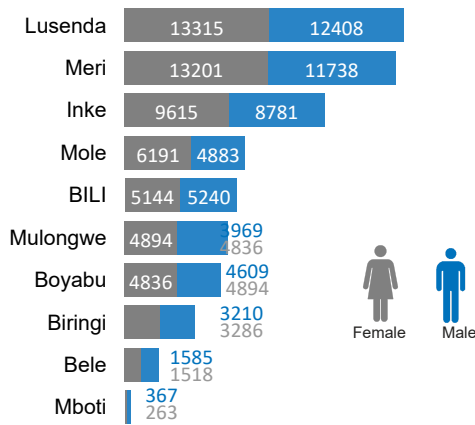

Refugees and Asylum Seekers in RDC

Refugees in settlement