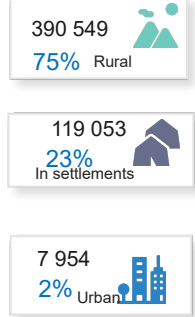

Registered Refugees and Asylum-Seekers in DRC

Key Figures

Situation Overview

The refugee population in the DRC decrease from **521,633** to **517,556** compared with the previous month, a variation of 0.78% due mainly to the inactivation of South Sudanese refugees absent from the previous verification operation and to the last 3 distributions. **811** refugees were repatriated to their countries of origin, including **290** Rwandans and **521** Burundians. An increase in the number of asylum seekers from **2207** to **4763** due to the registration of new Burundian asylum seekers. **700** Congolese (ex-refugees) have been repatriated to the DRC from asylum countries since the beginning of 2023.

Age and Gender of Refugee Population

Refugee Population by Country of Origin

Réfugiee by type of location

Refugee Population by Province in DRC

Location of refugee population in DRC

Asylum Seekers Population by Country of Origin

*South Sudan
** Somalia (192), Central African Republic, Angola, Republic of Congo, Cameroon, Chad, Syria, Mali, Liberia, Côte d'Ivoire, Sudan, etc.

Asylum Seekers Population by Province in DRC

Refugees and Asylum Seekers in RDC

Repatriation situation in the DRC at September 30 2023

Number of refugees repatriated from the DRC

Country of origin	2018	2019	2020	2021	2022	2023
South Sudan					3	0
Rep. of Congo		3	5			1
Rwanda	3053	2136	922	1920	2451	1390
RCA	9	3137	2061	5021	3350	1591
Burundi	180	101	1943	7296	3474	4517
Total	3242	5377	4931	14237	9278	7499