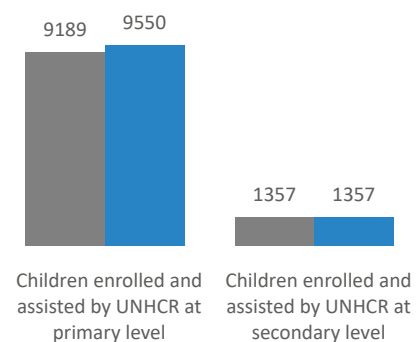

Registered Refugees and Asylum-Seekers in DRC

Key Figures

Situation Overview

The refugee population in the DRC decrease from **521,633** to **517,556** compared with the previous month, a variation of 0.78% due mainly to the inactivation of South Sudanese refugees absent from the previous verification operation and to the last 3 distributions. **811** refugees were repatriated to their countries of origin, including **290** Rwandans and **521** Burundians. An increase in the number of asylum seekers from **2207** to **4763** due to the registration of new Burundian asylum seekers. **700** Congolese (ex-refugees) have been repatriated to the DRC from asylum countries since the beginning of 2023.

Repatriation situation in the DRC at September 30 2023

Number of refugees repatriated from the DRC

Country of origin	2018	2019	2020	2021	2022	2023
South Sudan					3	0
Rep. of Congo		3	5			1
Rwanda	3053	2136	922	1920	2451	1390
RCA	9	3137	2061	5021	3350	1591
Burundi	180	101	1943	7296	3474	4517
Total	3242	5377	4931	14237	9278	7499

Number of refugees repatriated to DRC

Country of origin	Botswana	Madagascar	Mali	Mozambique	Nigeria	Guinée	RCA	Namibie	RSA	Zambie	Total
	1	1	1	1	1	3	7	96	149	440	700

Profile of refugees in the DRC

A) Person with specific needs

B) Top 5 Occupation

C) Pocs enrolled in the national education system

(2022 national report)

D) Documentation

E) Situation of refugee children of school age(6-17years)