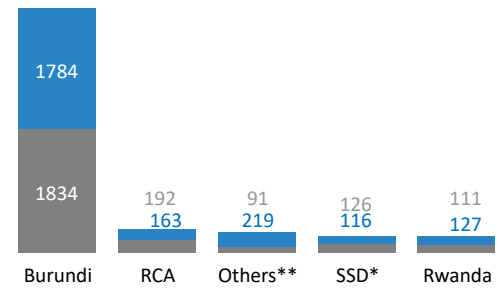

Registered Refugees and Asylum-Seekers in DRC

Key Figures

Situation Overview

The refugee population in the DRC decrease from **521,633** to **517,556** compared with the previous month, a variation of 0.78% due mainly to the inactivation of South Sudanese refugees absent from the previous verification operation and to the last 3 distributions. **811** refugees were repatriated to their countries of origin, including **290** Rwandans and **521** Burundians. An increase in the number of asylum seekers from **2207** to **4763** due to the registration of new Burundian asylum seekers. **700** Congolese (ex-refugees) have been repatriated to the DRC from asylum countries since the beginning of 2023.

Age and Gender of Refugee Population

Refugee Population by Country of Origin

Réfugiee by type of location

Refugee Population by Province in DRC

Location of refugee population in DRC

Asylum Seekers Population by Country of Origin

*South Sudan
** Somalia (192), Central African Republic, Angola, Republic of Congo, Cameroon, Chad, Syria, Mali, Liberia, Côte d'Ivoire, Sudan, etc.

Asylum Seekers Population by Province in DRC

Refugees and Asylum Seekers in RDC

Repatriation situation in the DRC at September 30 2023

Number of refugees repatriated from the DRC

Country of origin	2018	2019	2020	2021	2022	2023
South Sudan					3	0
Rep. of Congo		3	5			1
Rwanda	3053	2136	922	1920	2451	1390
RCA	9	3137	2061	5021	3350	1591
Burundi	180	101	1943	7296	3474	4517
Total	3242	5377	4931	14237	9278	7499