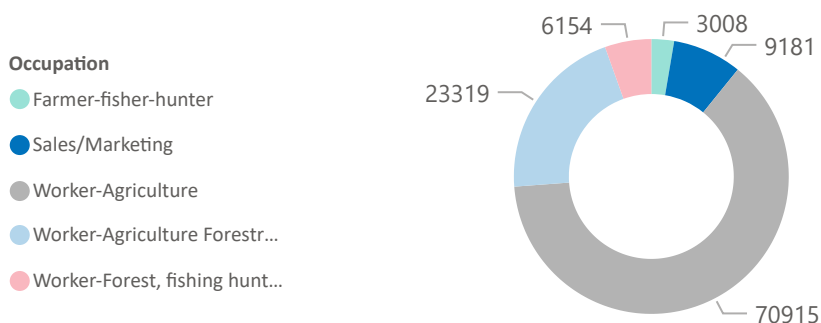

B) Top 5 Occupation