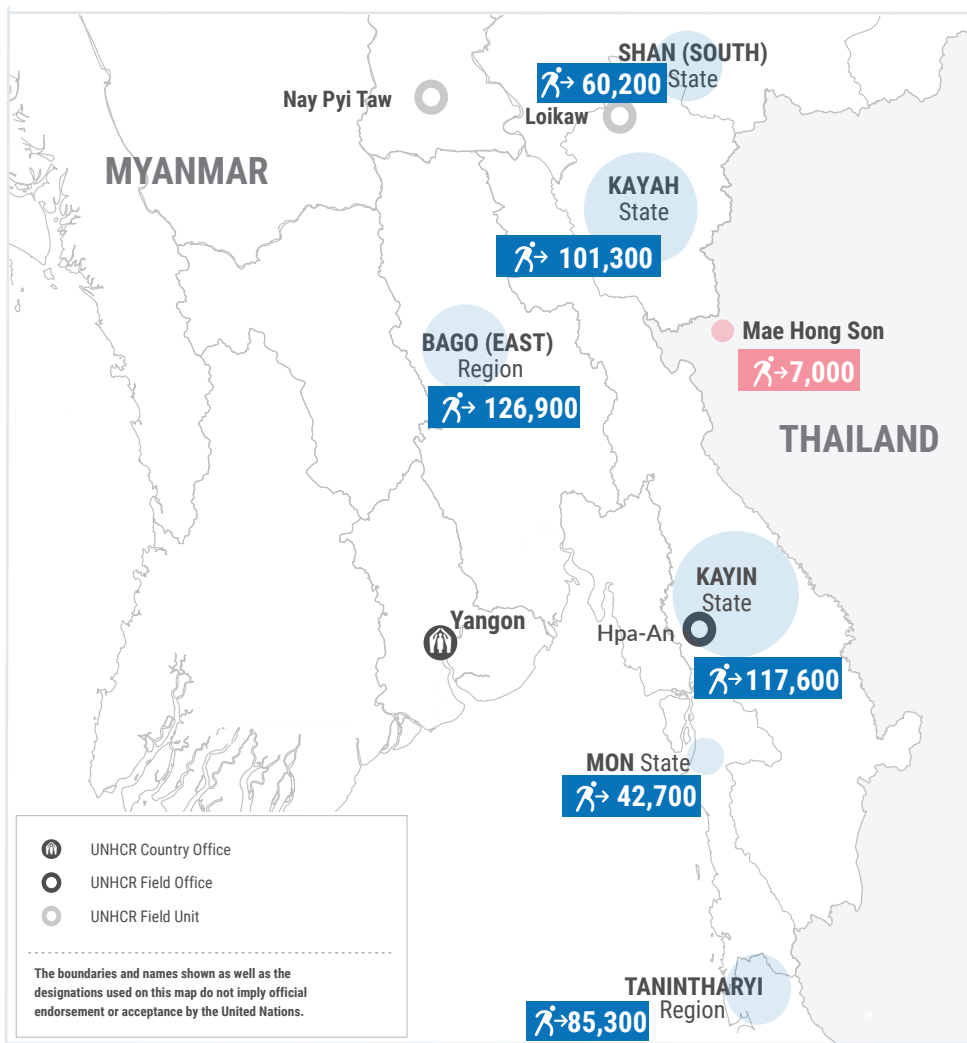

MYANMAR SOUTH EAST - EMERGENCY OVERVIEW MAP

Number of people displaced in South East since Feb 2021 and remain displaced

AS OF 16 Oct 2023

WEEKLY HIGHLIGHTS

In the South-East, the number of displaced slightly decreased from 545,000 last week to 541,000 this week.

In Kayah State, intensified fighting displaced a total of 851 IDPs in Demoso Township and some 47 IDPs in Shadow Township. Among them, 449 IDPs were displaced as a secondary displacement.

In Mon State, some 4356 IDPs returned to their place of origin in Billin Township.

Across the border, about 7,000 people from Myanmar remain displaced in Mae Hong Son Province, Thailand.

 **541,000**⁽¹⁾
Source: UN in Myanmar

People who are estimated to be displaced by conflict in SE Myanmar (as of 16 Oct 2023).

Total Displaced - 906.5⁽²⁾

-  UNHCR Country Office
-  UNHCR Field Office
-  UNHCR Field Unit

The boundaries and names shown as well as the designations used on this map do not imply official endorsement or acceptance by the United Nations.