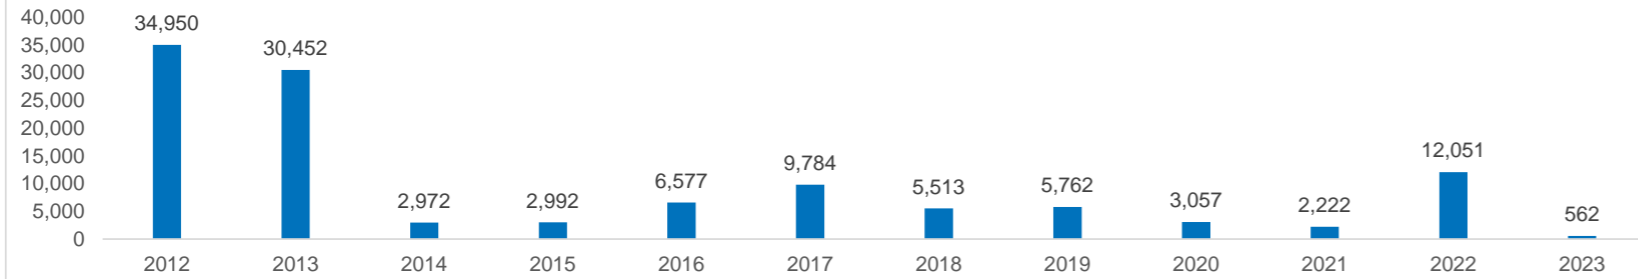

SO Bassiknou | Refugees registered

As of 31 October 2023

Bassikounou
Individuals Registered

In Camp **Out of Camp**

86,586 **1,313**

87,899

19,180
Households

87,899
Individuals

46 % Men 40,069	54 % Women 47,830	59 % Children(0-17) 51,657	37 % Adults(18-59) 32,500	4 % Older people(60+) 3,742
-------------------------------------	---------------------------------------	--	---	---

Biometrics	Registered in 2023	New Arrivals in 2023	Returns 2023
BIMS	96%	2,653	562
NNI	74%		0

Total persons with specific needs: **7,042**

SPECIFIC NEEDS

NEW REGISTRATIONS

RETURNS 2015 - 2023

5,314 Individuals

REFUGEE BY YEAR OF ARRIVAL

AGE AND GENDER