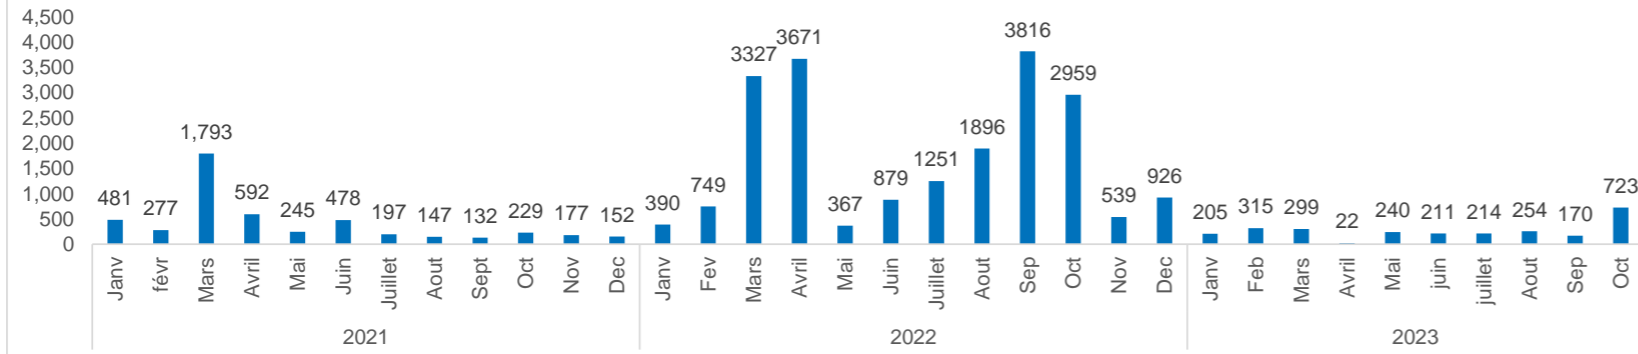

NEW REGISTRATIONS