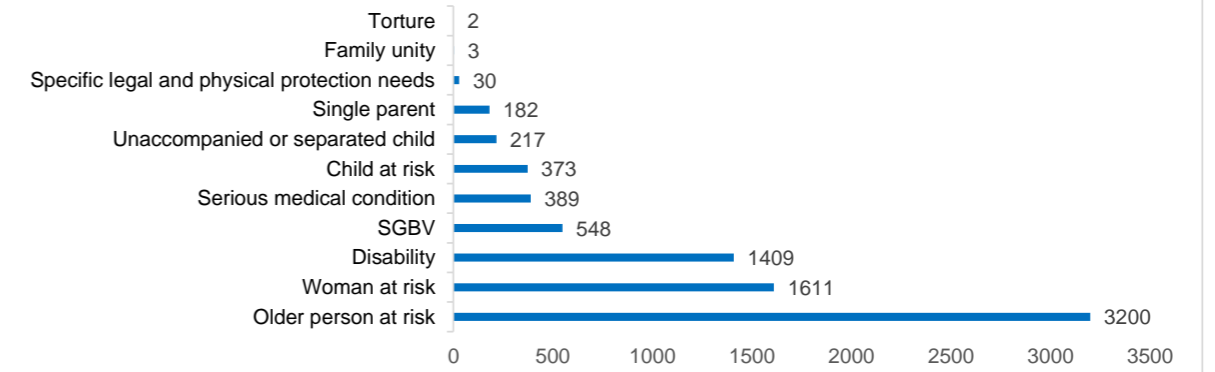

SO Bassiknou | Refugees registered

As of 31 October 2023

Bassikounou
Individuals Registered

In Camp **Out of Camp**

86,586 **1,313**

87,899

19,180
Households

87,899
Individuals

46 % Men 40,069	54 % Women 47,830	59 % Children(0-17) 51,657	37 % Adults(18-59) 32,500	4 % Older people(60+) 3,742

Biometrics	Registered in 2023	New Arrivals in 2023	Returns 2023
BIMS	96%	2,653	562
NNI	74%		0

Total persons with specific needs: **7,042**

SPECIFIC NEEDS