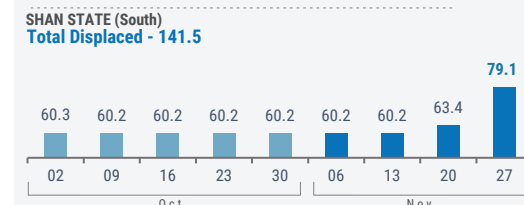

In Tanintharyi Region, due to intensified fighting, 100 IDPs from Dawei Township, 2,135 IDPs from Tanintharyi Township, 1,124 IDPs from Launglon Township, and 1,635 IDPs from Kyunsu Township were displaced within their Townships. Among them, 759 IDPs were displaced as a secondary displacement. However, 1,260 IDPs returned to their places of origin in Yebyu Township.

 **583,900**⁽¹⁾

Source: UN in Myanmar

People who are estimated to be displaced by conflict in SE Myanmar (as of 20 Nov 2023).

Total Displaced - 929.9⁽²⁾

(1) Current displacement accounting for return and secondary displacement

(2) Total Displacement including return
Numbers are rounded to the nearest hundred by state.

WEEKLY DISPLACEMENT FIGURES⁽²⁾

BY STATE/REGION (02 Oct - 27 Nov)

(thousands)

WEEKLY DISPLACEMENT FIGURES⁽¹⁾

SOUTH-EAST (02 Oct - 27 Nov)