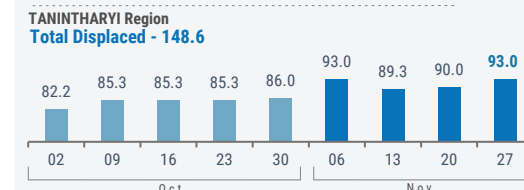

WEEKLY DISPLACEMENT FIGURES⁽²⁾

BY STATE/REGION (02 Oct - 27 Nov)

(thousands)