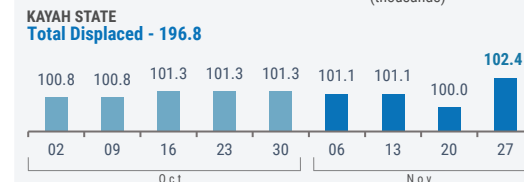

WEEKLY DISPLACEMENT FIGURES⁽²⁾

BY STATE/REGION (02 Oct - 27 Nov)

(thousands)