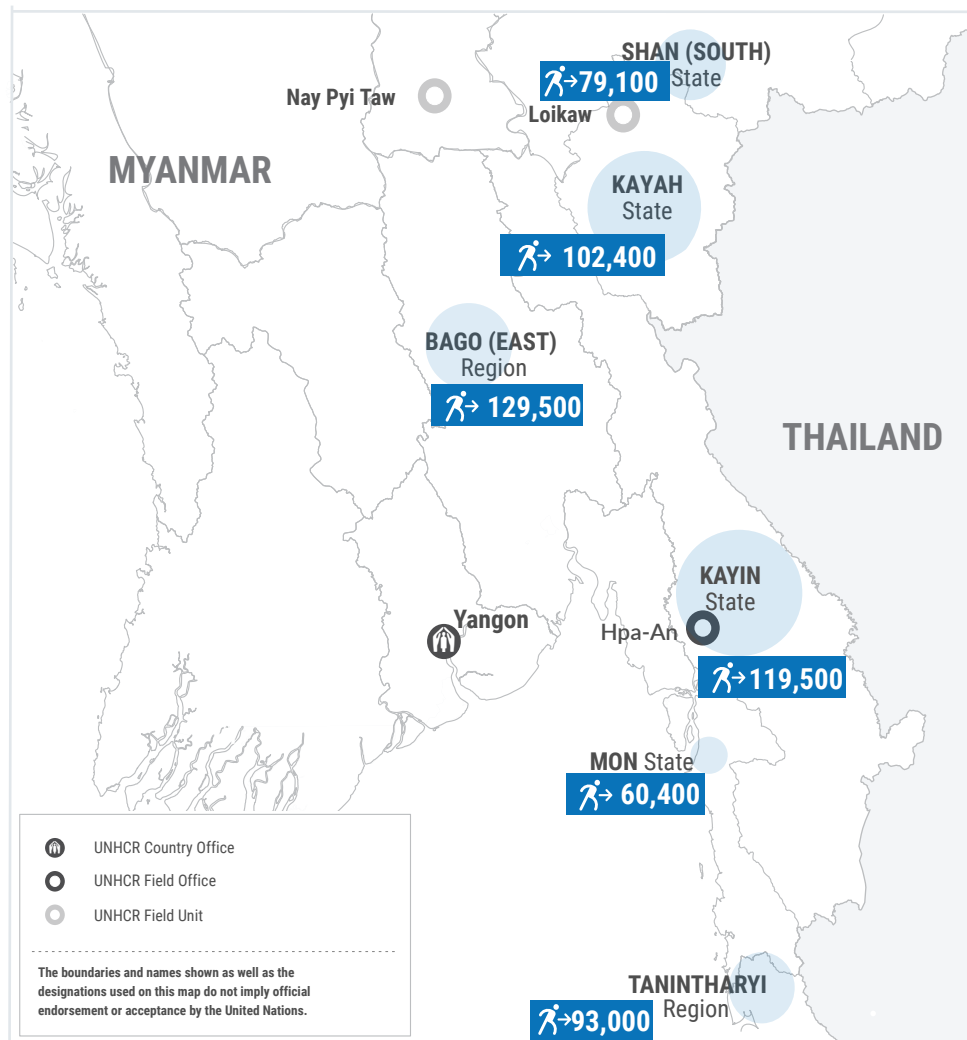

In Kayah State, due to intensified fighting, 2,418 IDPs from Loikaw Township were displaced to Hpruso Township and within the same Township. In Shan State (South), due to intensified fighting, 14,222 IDPs from Loikaw Township in Kayah State, and 1,460 IDPs from Pekon Township were verified in Hsihseng, Nyaungshwe, Pekon, Pinlaung and Taunggyi Townships.

In Kayin State, 650 IDPs from Kawkareik Township and 127 IDPs from Kyainseikgyi Township were displaced to Hpa-An, Myawaddy, Kawkareik and Kyainseikgyi Townships due to fighting near their village. However, 1,184 IDPs returned to their places of origin in Kyainseikgyi Township. In Mon State, 8,100 IDPs from Kyaikmaraw Township and 2,918 IDPs from Ye Township were displaced to Mawlamyine and within their respective Townships due to intensified fighting.

In Tanintharyi Region, due to intensified fighting, 100 IDPs from Dawei Township, 2,135 IDPs from Tanintharyi Township, 1,124 IDPs from Launglon Township, and 1,635 IDPs from Kyunsu Township were displaced within their Townships. Among them, 759 IDPs were displaced as a secondary displacement. However, 1,260 IDPs returned to their places of origin in Yebyu Township.

583,900⁽¹⁾

Source: UN in Myanmar

People who are estimated to be displaced by conflict in SE Myanmar (as of 20 Nov 2023).

Total Displaced - 929.9⁽²⁾