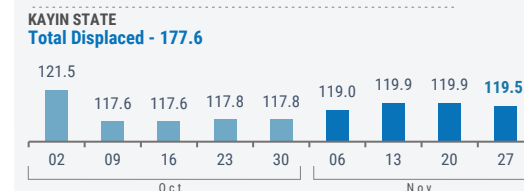

WEEKLY DISPLACEMENT FIGURES⁽²⁾

BY STATE/REGION (02 Oct - 27 Nov)

(thousands)