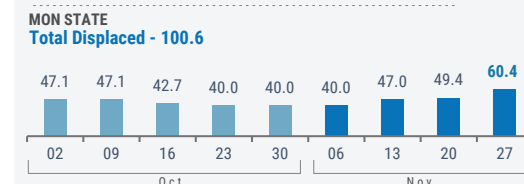

 **583,900**⁽¹⁾

Source: UN in Myanmar

People who are estimated to be displaced by conflict in SE Myanmar (as of 20 Nov 2023).

Total Displaced - 929.9⁽²⁾

(1) Current displacement accounting for return and secondary displacement

(2) Total Displacement including return
Numbers are rounded to the nearest hundred by state.

WEEKLY DISPLACEMENT FIGURES⁽²⁾

BY STATE/REGION (02 Oct - 27 Nov)

(thousands)

WEEKLY DISPLACEMENT FIGURES⁽¹⁾

SOUTH-EAST (02 Oct - 27 Nov)