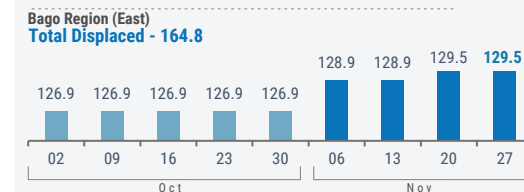

In Tanintharyi Region, due to intensified fighting, 100 IDPs from Dawei Township, 2,135 IDPs from Tanintharyi Township, 1,124 IDPs from Launglon Township, and 1,635 IDPs from Kyunsu Township were displaced within their Townships. Among them, 759 IDPs were displaced as a secondary displacement. However, 1,260 IDPs returned to their places of origin in Yebyu Township.

 **583,900**⁽¹⁾

Source: UN in Myanmar

People who are estimated to be displaced by conflict in SE Myanmar (as of 20 Nov 2023).

Total Displaced - 929.9⁽²⁾

(1) Current displacement accounting for return and secondary displacement

(2) Total Displacement including return
Numbers are rounded to the nearest hundred by state.

WEEKLY DISPLACEMENT FIGURES⁽²⁾

BY STATE/REGION (02 Oct - 27 Nov)

(thousands)

WEEKLY DISPLACEMENT FIGURES⁽¹⁾

SOUTH-EAST (02 Oct - 27 Nov)