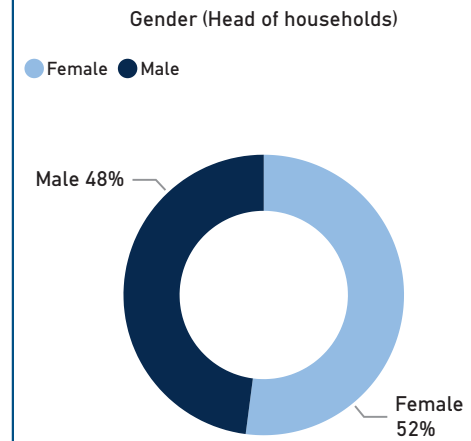

Introduction

Due to the outbreak of conflict in Sudan between the Sudanese Armed Forces (SAF) and the Rapid Support Forces (RSF), over **378,504 (98% are Sudanese)** have entered Egypt to flee the violence. This dashboard gives an overview of arrivals and registration trends.

 **378,504** Individuals arrived (post conflict, since 15th April 2023) according to Govt. of Egypt/MFA

 **192,158** Individuals who arrived from Sudan scheduled for registration (appointments)

 **125,663** Newly registered individuals **65%** Registered, out of total individuals scheduled for registration

New Arrivals Registered

Registration Appointment Trend

28,714
23% ** Individuals who arrived from Sudan, registered & processed for emergency cash assistance.