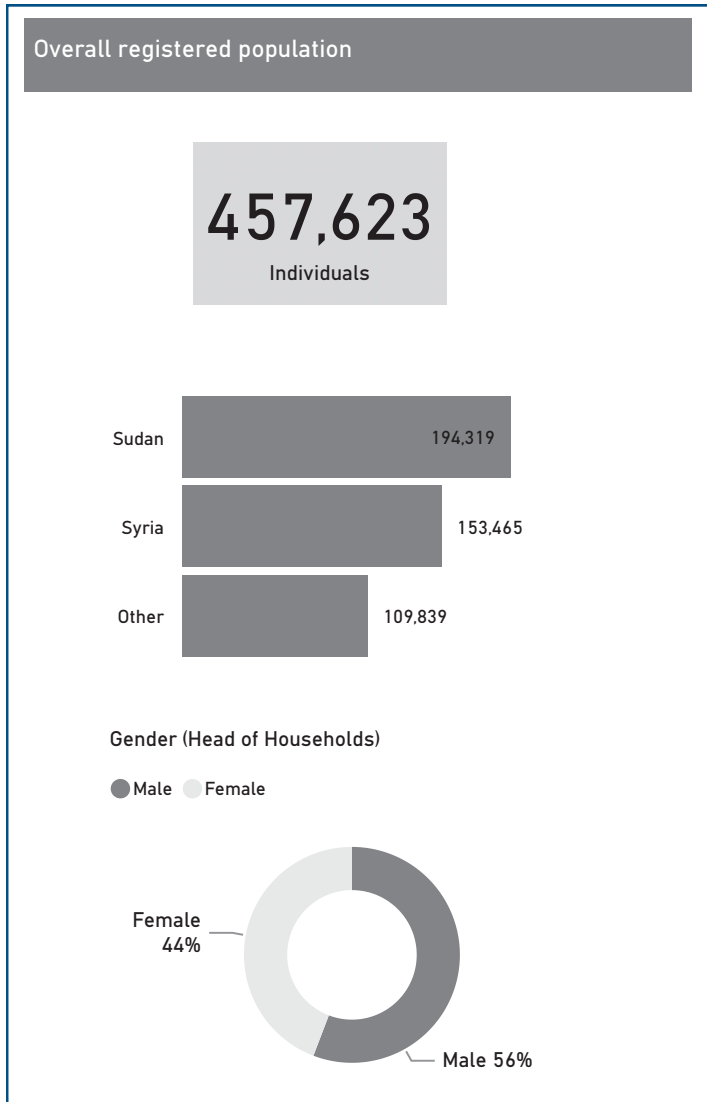

Introduction

Due to the outbreak of conflict in Sudan between the Sudanese Armed Forces (SAF) and the Rapid Support Forces (RSF), over **378,504 (98% are Sudanese)** have entered Egypt to flee the violence. This dashboard gives an overview of arrivals and registration trends.

 **378,504** Individuals arrived (post conflict, since 15th April 2023) according to Govt. of Egypt/MFA

 **192,158** Individuals who arrived from Sudan scheduled for registration (appointments)

 **125,663** Newly registered individuals **65%** Registered, out of total individuals scheduled for registration

New Arrivals Registered

Registration Appointment Trend

28,714
23% ** Individuals who arrived from Sudan, registered & processed for emergency cash assistance.