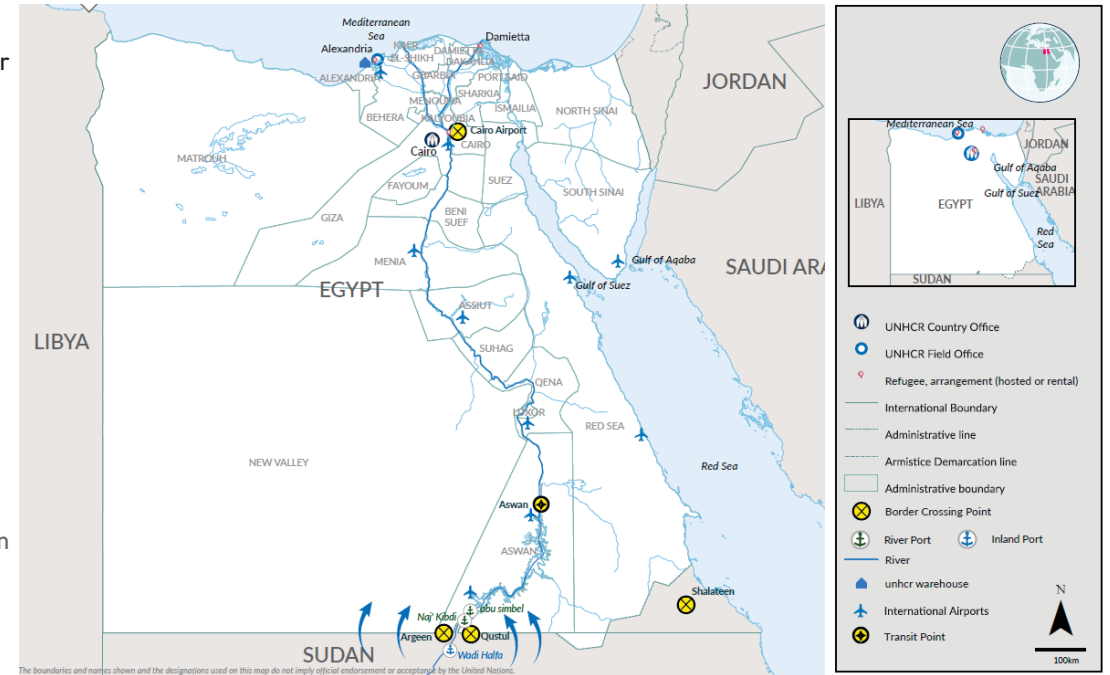

Introduction

Due to the outbreak of conflict in Sudan between the Sudanese Armed Forces (SAF) and the Rapid Support Forces (RSF), over **378,504 (98% are Sudanese)** have entered Egypt to flee the violence. This dashboard gives an overview of arrivals and registration trends.

 **378,504** Individuals arrived (post conflict, since 15th April 2023) according to Govt. of Egypt/MFA

 **192,158** Individuals who arrived from Sudan scheduled for registration (appointments)

 **125,663** Newly registered individuals **65%** Registered, out of total individuals scheduled for registration

New Arrivals Registered

Registration Appointment Trend

28,714
23% ** Individuals who arrived from Sudan, registered & processed for emergency cash assistance.