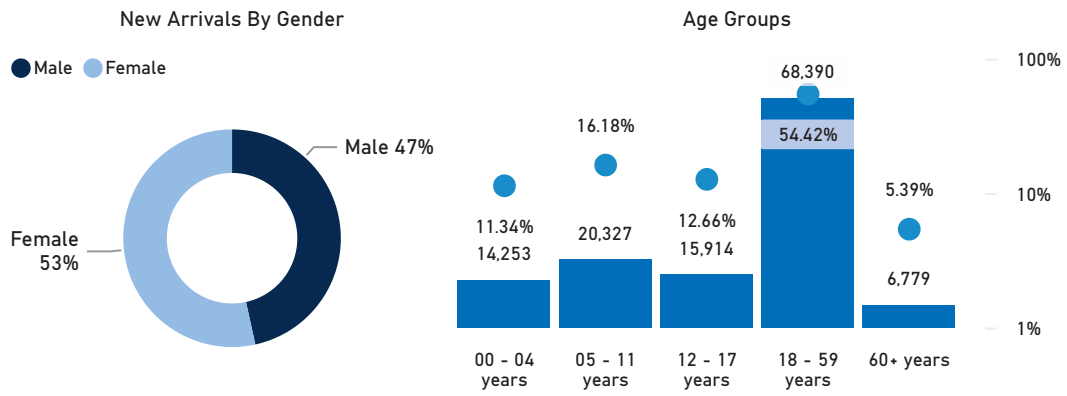

Introduction

Due to the outbreak of conflict in Sudan between the Sudanese Armed Forces (SAF) and the Rapid Support Forces (RSF), over **378,504 (98% are Sudanese)** have entered Egypt to flee the violence. This dashboard gives an overview of arrivals and registration trends.

 **378,504** Individuals arrived (post conflict, since 15th April 2023) according to Govt. of Egypt/MFA

 **192,158** Individuals who arrived from Sudan scheduled for registration (appointments)

 **125,663** Newly registered individuals **65%** Registered, out of total individuals scheduled for registration

New Arrivals Registered

Registration Appointment Trend

28,714
23% ** Individuals who arrived from Sudan, registered & processed for emergency cash assistance.