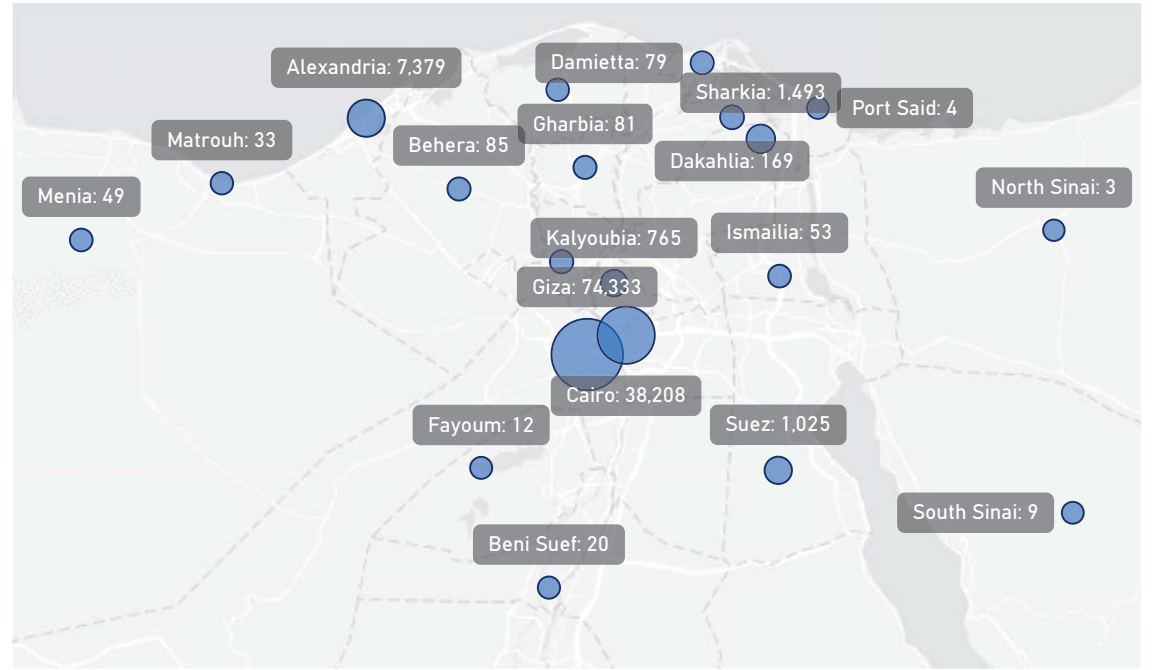

Introduction

Due to the outbreak of conflict in Sudan between the Sudanese Armed Forces (SAF) and the Rapid Support Forces (RSF), over **378,504 (98% are Sudanese)** have entered Egypt to flee the violence. This dashboard gives an overview of arrivals and registration trends.

 **378,504** Individuals arrived (post conflict, since 15th April 2023) according to Govt. of Egypt/MFA

 **192,158** Individuals who arrived from Sudan scheduled for registration (appointments)

 **125,663** Newly registered individuals **65%** Registered, out of total individuals scheduled for registration

New Arrivals Registered

Registration Appointment Trend

28,714
23% ** Individuals who arrived from Sudan, registered & processed for emergency cash assistance.