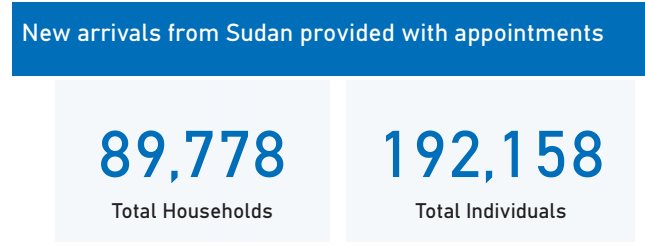

Introduction

Due to the outbreak of conflict in Sudan between the Sudanese Armed Forces (SAF) and the Rapid Support Forces (RSF), over **378,504 (98% are Sudanese)** have entered Egypt to flee the violence. This dashboard gives an overview of arrivals and registration trends.

 **378,504** Individuals arrived (post conflict, since 15th April 2023) according to Govt. of Egypt/MFA

 **192,158** Individuals who arrived from Sudan scheduled for registration (appointments)

 **125,663** Newly registered individuals **65%** Registered, out of total individuals scheduled for registration

New Arrivals Registered

Registration Appointment Trend

28,714
23% ** Individuals who arrived from Sudan, registered & processed for emergency cash assistance.