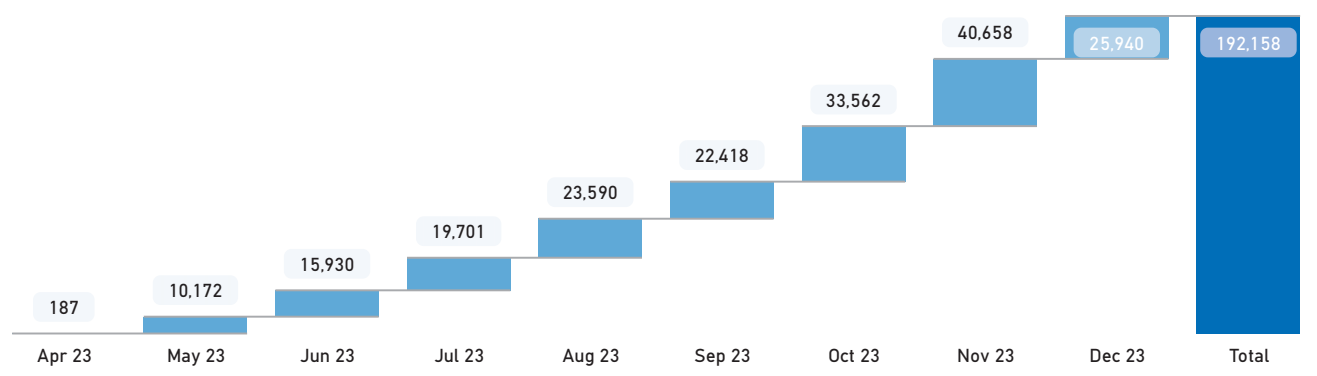

Introduction

Due to the outbreak of conflict in Sudan between the Sudanese Armed Forces (SAF) and the Rapid Support Forces (RSF), over **378,504 (98% are Sudanese)** have entered Egypt to flee the violence. This dashboard gives an overview of arrivals and registration trends.

 **378,504** Individuals arrived (post conflict, since 15th April 2023) according to Govt. of Egypt/MFA

 **192,158** Individuals who arrived from Sudan scheduled for registration (appointments)

 **125,663** Newly registered individuals **65%** Registered, out of total individuals scheduled for registration

New Arrivals Registered

Registration Appointment Trend

28,714
23% ** Individuals who arrived from Sudan, registered & processed for emergency cash assistance.