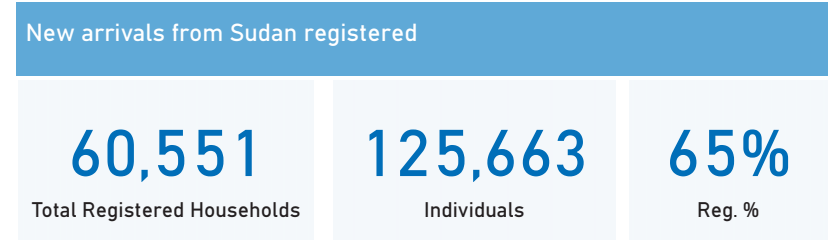

Introduction

Due to the outbreak of conflict in Sudan between the Sudanese Armed Forces (SAF) and the Rapid Support Forces (RSF), over **378,504 (98% are Sudanese)** have entered Egypt to flee the violence. This dashboard gives an overview of arrivals and registration trends.

 **378,504** Individuals arrived (post conflict, since 15th April 2023) according to Govt. of Egypt/MFA

 **192,158** Individuals who arrived from Sudan scheduled for registration (appointments)

 **125,663** Newly registered individuals **65%** Registered, out of total individuals scheduled for registration

New Arrivals Registered

Registration Appointment Trend

28,714
23% ** Individuals who arrived from Sudan, registered & processed for emergency cash assistance.