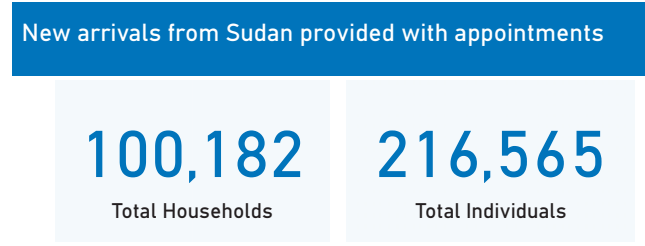

Introduction

Due to the outbreak of conflict in Sudan between the Sudanese Armed Forces (SAF) and the Rapid Support Forces (RSF), over **378,504 (98% are Sudanese)** have entered Egypt to flee the violence. This dashboard gives an overview of arrivals and registration trends.

 **378,504** Individuals arrived (post conflict, since 15th April 2023) according to Govt. of Egypt/MFA

 **216,565** Individuals who arrived from Sudan scheduled for registration (appointments)

 **137,256** Newly registered individuals **63%** Registered, out of total individuals scheduled for registration

New Arrivals Registered

Registration Appointment Trend

28,714
21% ** Individuals who arrived from Sudan, registered & processed for emergency cash assistance.