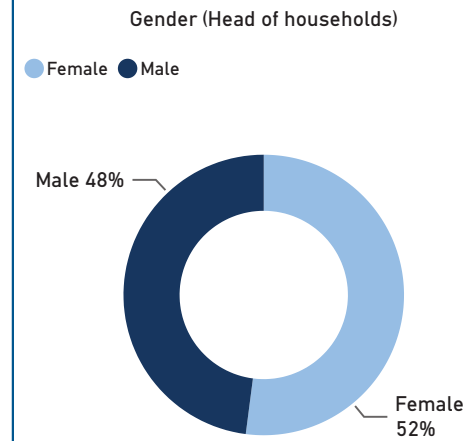

Introduction

Due to the outbreak of conflict in Sudan between the Sudanese Armed Forces (SAF) and the Rapid Support Forces (RSF), over **378,504 (98% are Sudanese)** have entered Egypt to flee the violence. This dashboard gives an overview of arrivals and registration trends.

 **378,504** Individuals arrived (post conflict, since 15th April 2023) according to Govt. of Egypt/MFA

 **216,565** Individuals who arrived from Sudan scheduled for registration (appointments)

 **137,256** Newly registered individuals **63%** Registered, out of total individuals scheduled for registration

New Arrivals Registered

Registration Appointment Trend

28,714
21% ** Individuals who arrived from Sudan, registered & processed for emergency cash assistance.