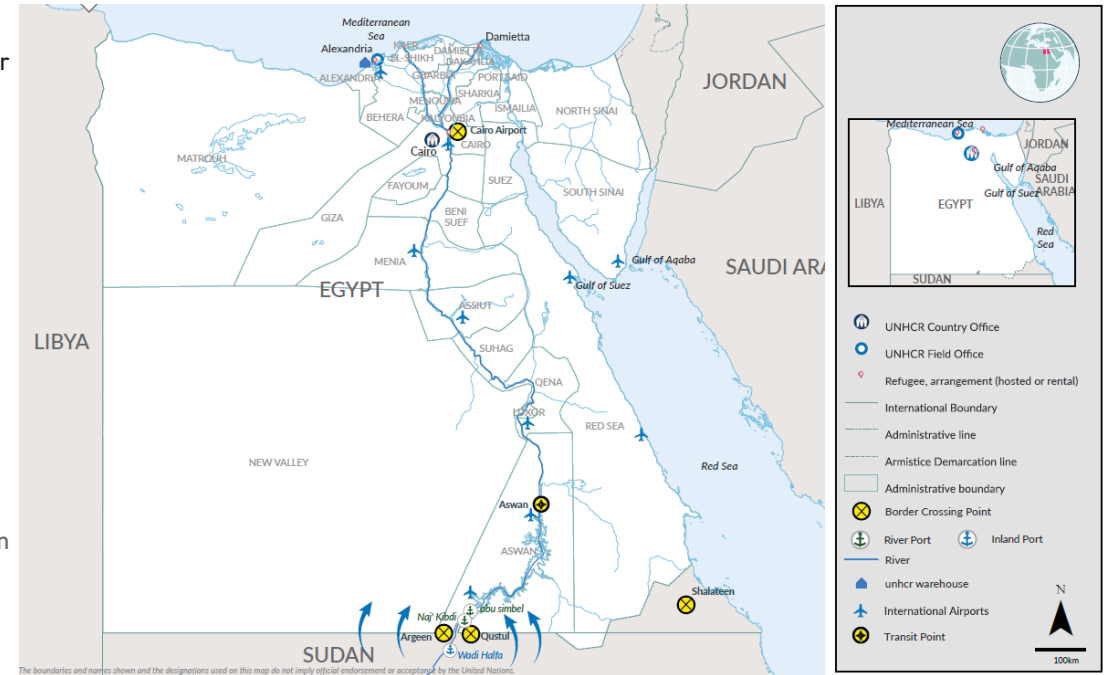

Introduction

Due to the outbreak of conflict in Sudan between the Sudanese Armed Forces (SAF) and the Rapid Support Forces (RSF), over **378,504 (98% are Sudanese)** have entered Egypt to flee the violence. This dashboard gives an overview of arrivals and registration trends.

 **378,504** Individuals arrived (post conflict, since 15th April 2023) according to Govt. of Egypt/MFA

 **216,565** Individuals who arrived from Sudan scheduled for registration (appointments)

 **137,256** Newly registered individuals **63%** Registered, out of total individuals scheduled for registration

New Arrivals Registered

Registration Appointment Trend

28,714
21% ** Individuals who arrived from Sudan, registered & processed for emergency cash assistance.