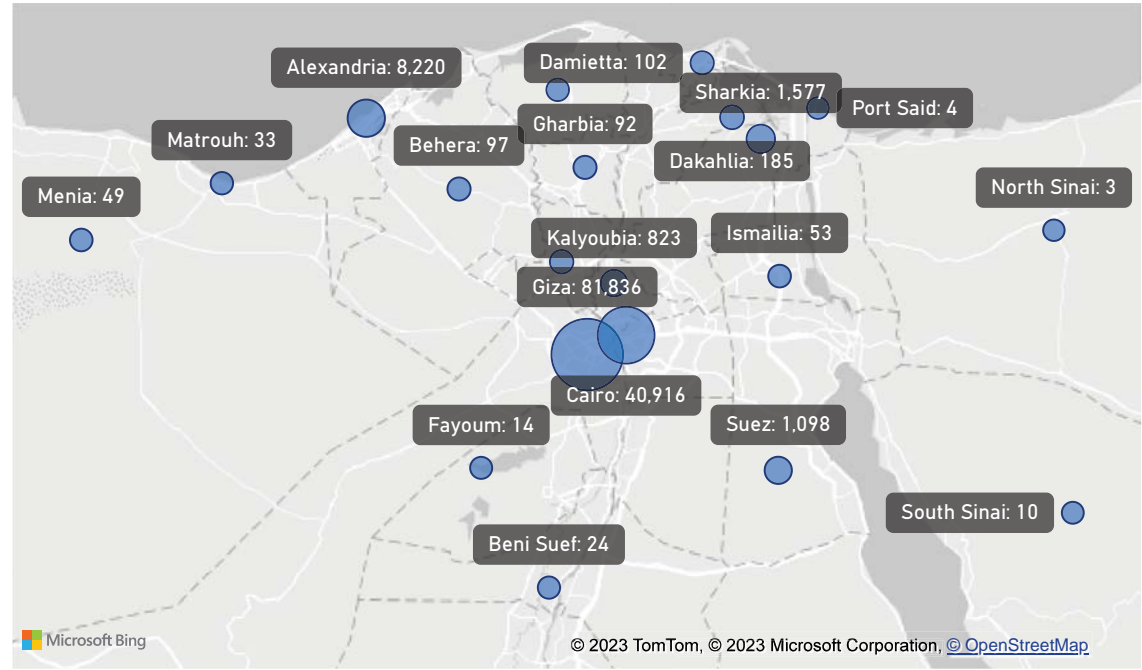

Introduction

Due to the outbreak of conflict in Sudan between the Sudanese Armed Forces (SAF) and the Rapid Support Forces (RSF), over **378,504 (98% are Sudanese)** have entered Egypt to flee the violence. This dashboard gives an overview of arrivals and registration trends.

 **378,504** Individuals arrived (post conflict, since 15th April 2023) according to Govt. of Egypt/MFA

 **216,565** Individuals who arrived from Sudan scheduled for registration (appointments)

 **137,256** Newly registered individuals **63%** Registered, out of total individuals scheduled for registration

New Arrivals Registered

Registration Appointment Trend

28,714
21% ** Individuals who arrived from Sudan, registered & processed for emergency cash assistance.