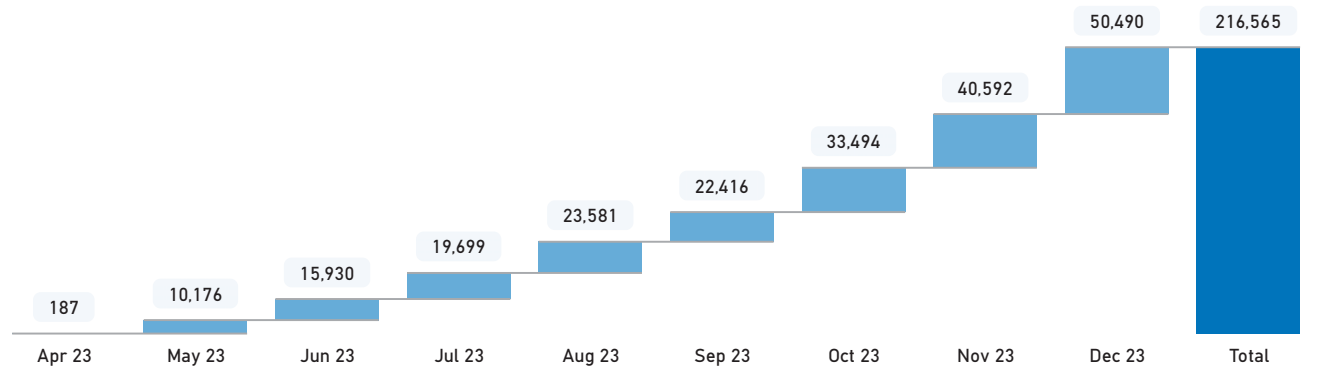

Introduction

Due to the outbreak of conflict in Sudan between the Sudanese Armed Forces (SAF) and the Rapid Support Forces (RSF), over **378,504 (98% are Sudanese)** have entered Egypt to flee the violence. This dashboard gives an overview of arrivals and registration trends.

 **378,504** Individuals arrived (post conflict, since 15th April 2023) according to Govt. of Egypt/MFA

 **216,565** Individuals who arrived from Sudan scheduled for registration (appointments)

 **137,256** Newly registered individuals **63%** Registered, out of total individuals scheduled for registration

New Arrivals Registered

Registration Appointment Trend

28,714
21% ** Individuals who arrived from Sudan, registered & processed for emergency cash assistance.