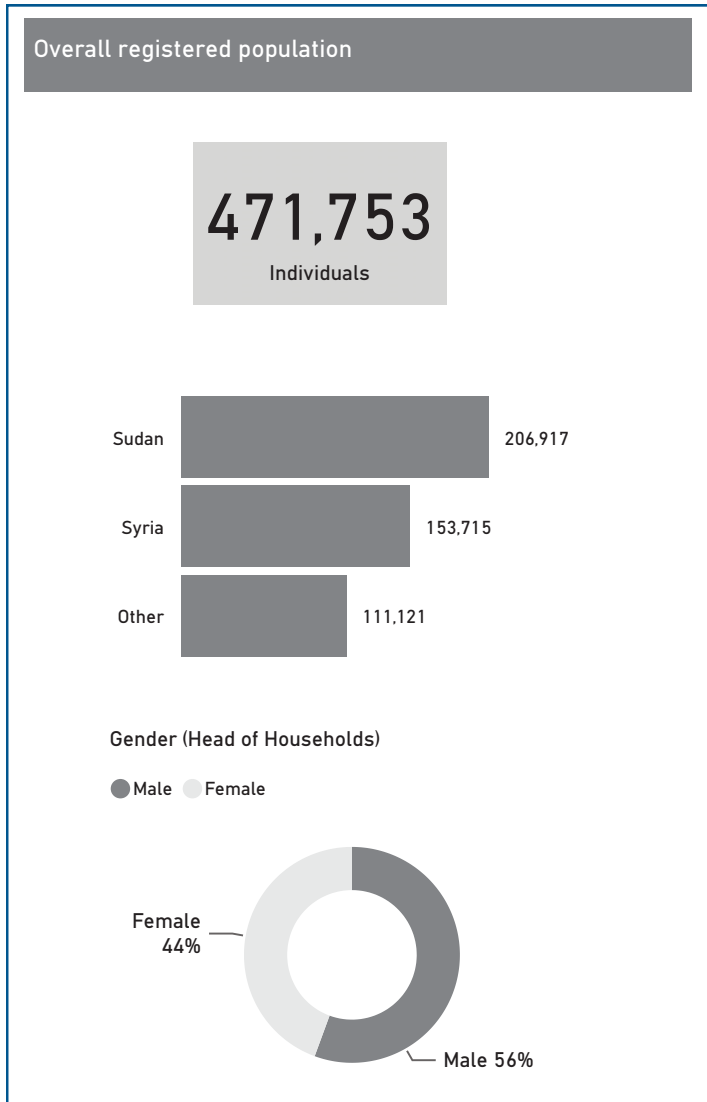

Introduction

Due to the outbreak of conflict in Sudan between the Sudanese Armed Forces (SAF) and the Rapid Support Forces (RSF), over **378,504 (98% are Sudanese)** have entered Egypt to flee the violence. This dashboard gives an overview of arrivals and registration trends.

 **378,504** Individuals arrived (post conflict, since 15th April 2023) according to Govt. of Egypt/MFA

 **216,565** Individuals who arrived from Sudan scheduled for registration (appointments)

 **137,256** Newly registered individuals **63%** Registered, out of total individuals scheduled for registration

New Arrivals Registered

Registration Appointment Trend

28,714
21% ** Individuals who arrived from Sudan, registered & processed for emergency cash assistance.