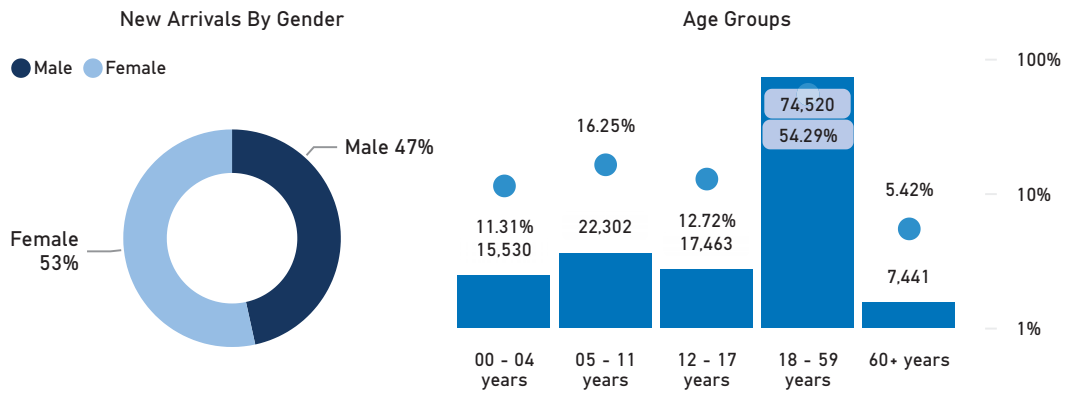

Introduction

Due to the outbreak of conflict in Sudan between the Sudanese Armed Forces (SAF) and the Rapid Support Forces (RSF), over **378,504 (98% are Sudanese)** have entered Egypt to flee the violence. This dashboard gives an overview of arrivals and registration trends.

 **378,504** Individuals arrived (post conflict, since 15th April 2023) according to Govt. of Egypt/MFA

 **216,565** Individuals who arrived from Sudan scheduled for registration (appointments)

 **137,256** Newly registered individuals **63%** Registered, out of total individuals scheduled for registration

New Arrivals Registered

Registration Appointment Trend

28,714
21% ** Individuals who arrived from Sudan, registered & processed for emergency cash assistance.