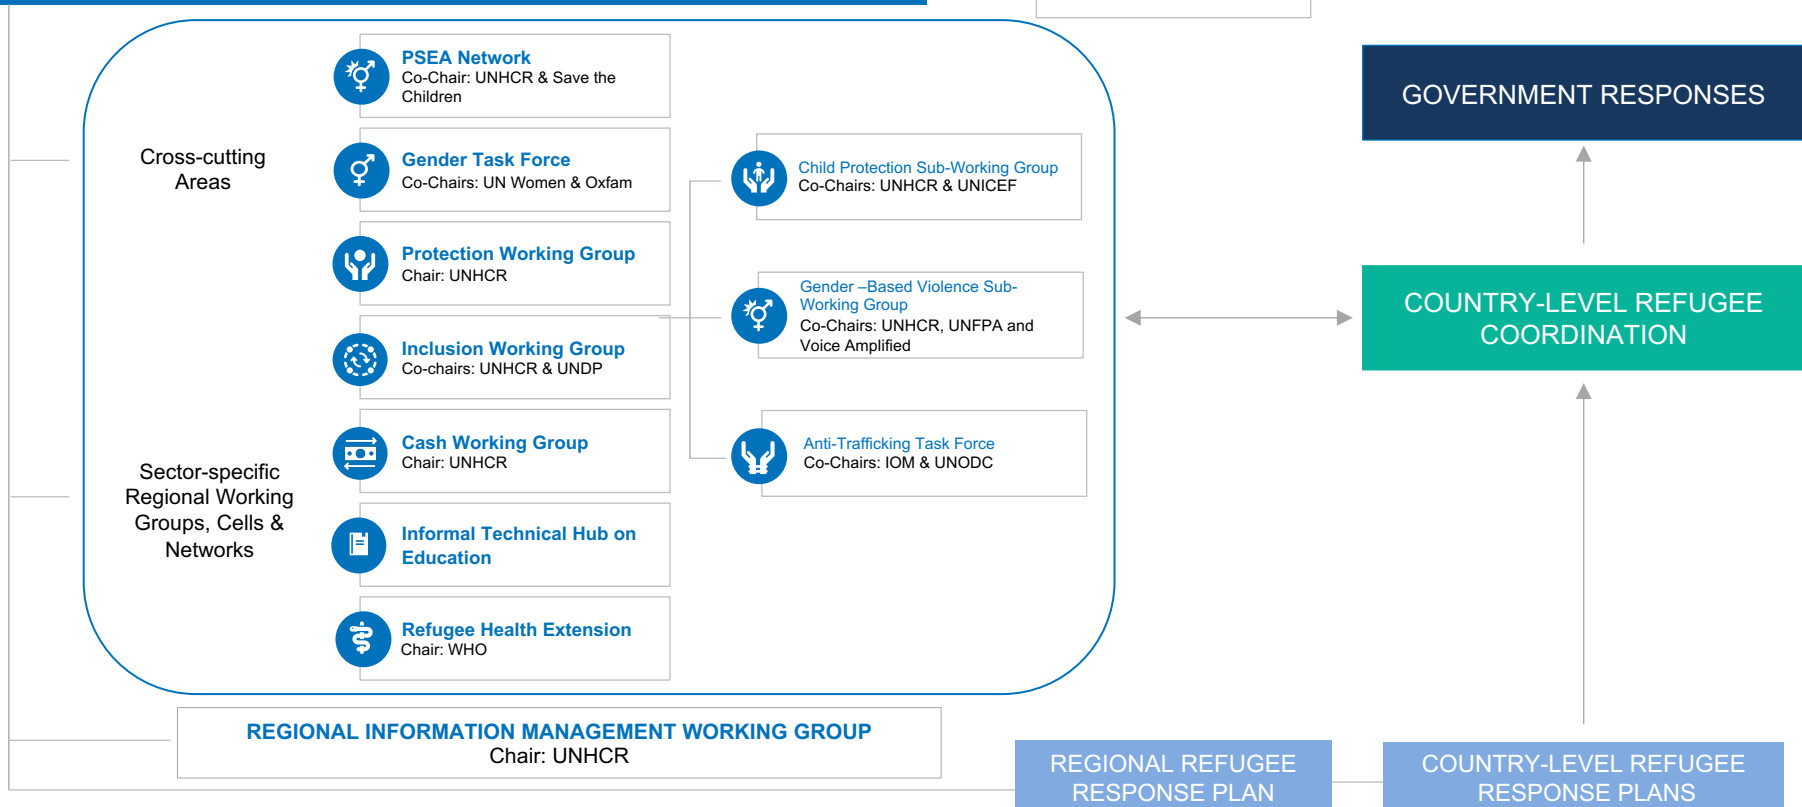

Regional Coordination Structure

Regional Refugee Response
for the Ukraine Situation

REGIONAL REFUGEE COORDINATION FORUM (RCF)

Chair: UNHCR

RCF Technical Cell

Cross-cutting
Areas

PSEA Network

Co-Chair: UNHCR & Save the Children

Gender Task Force

Co-Chairs: UN Women & Oxfam

Protection Working Group

Chair: UNHCR

Inclusion Working Group

Co-chairs: UNHCR & UNDP

Cash Working Group

Chair: UNHCR

Informal Technical Hub on Education

Refugee Health Extension

Chair: WHO

Sector-specific
Regional Working
Groups, Cells &
Networks

Child Protection Sub-Working Group

Co-Chairs: UNHCR & UNICEF

Gender-Based Violence Sub-Working Group

Co-Chairs: UNHCR, UNFPA and Voice Amplified

Anti-Trafficking Task Force

Co-Chairs: IOM & UNODC

REGIONAL INFORMATION MANAGEMENT WORKING GROUP

Chair: UNHCR

REGIONAL REFUGEE
RESPONSE PLAN

COUNTRY-LEVEL REFUGEE
RESPONSE PLANS

GOVERNMENT RESPONSES

COUNTRY-LEVEL REFUGEE
COORDINATION