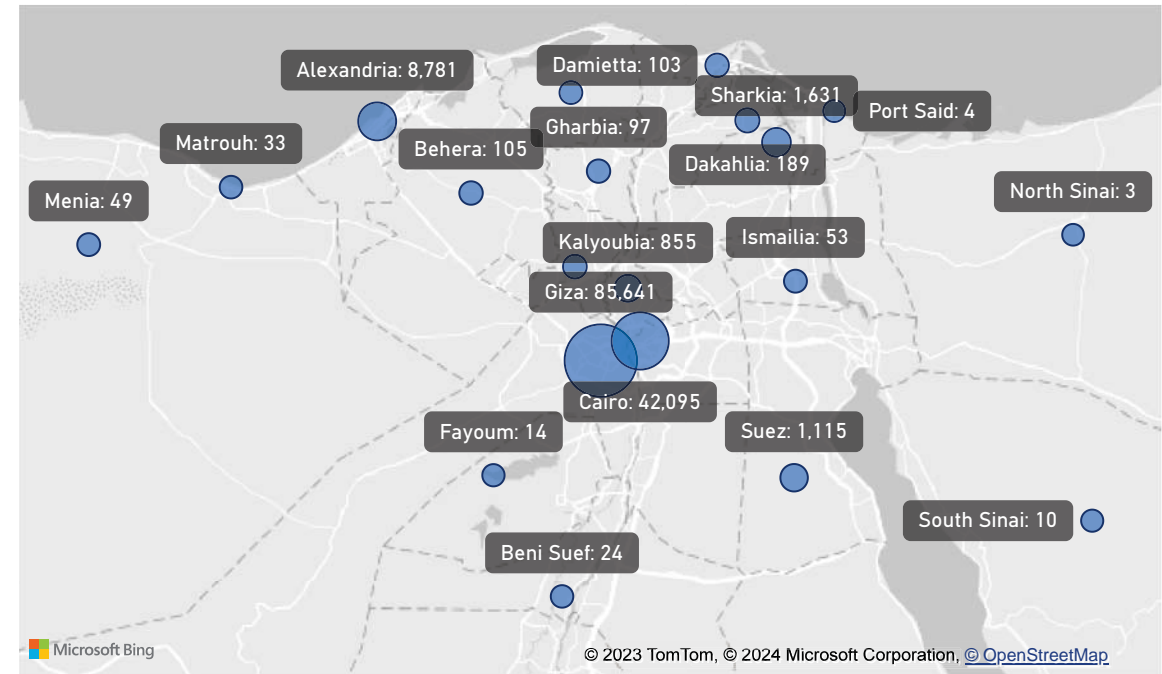

**Introduction**

Due to the outbreak of conflict in Sudan between the Sudanese Armed Forces (SAF) and the Rapid Support Forces (RSF), over **409,000** (98% are Sudanese) have entered Egypt to flee the violence. This dashboard gives an overview of arrivals and registration trends.

 **409,000** Individuals arrived (post conflict, since 15th April 2023) according to Govt. of Egypt/MFA

 **254,633** Individuals who arrived from Sudan scheduled for registration (appointments)

 **143,040** Newly registered individuals **56%** Registered, out of total individuals scheduled for registration

**New Arrivals Registered**

**Registration Appointment Trend**

**28,714**  
**20%** **\*\* Individuals who arrived from Sudan, registered & processed for emergency cash assistance.**