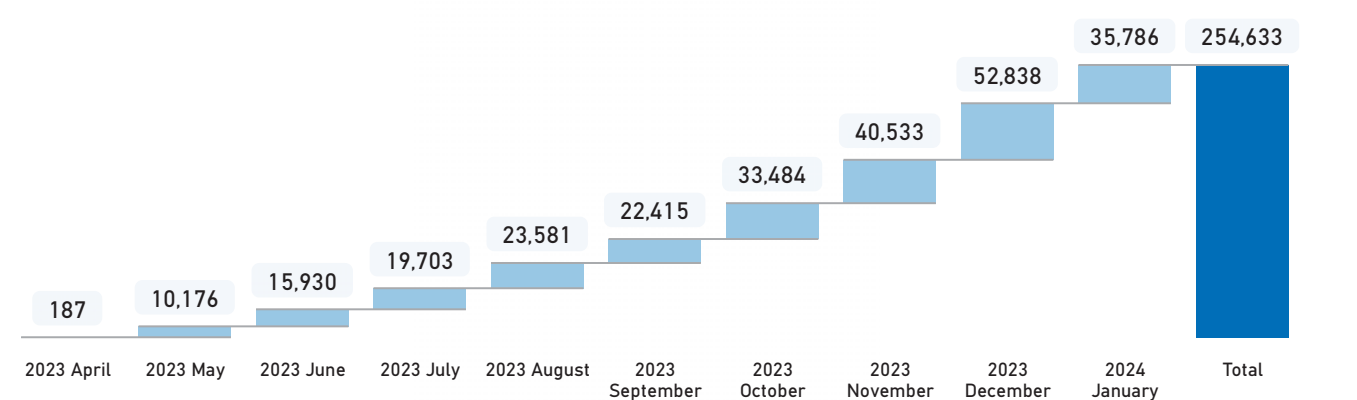

**Introduction**

Due to the outbreak of conflict in Sudan between the Sudanese Armed Forces (SAF) and the Rapid Support Forces (RSF), over **409,000** (98% are Sudanese) have entered Egypt to flee the violence. This dashboard gives an overview of arrivals and registration trends.

 **409,000** Individuals arrived (post conflict, since 15th April 2023) according to Govt. of Egypt/MFA

 **254,633** Individuals who arrived from Sudan scheduled for registration (appointments)

 **143,040** Newly registered individuals **56%** Registered, out of total individuals scheduled for registration

**New Arrivals Registered**

**Registration Appointment Trend**

**28,714**  
**20%** **\*\* Individuals who arrived from Sudan, registered & processed for emergency cash assistance.**