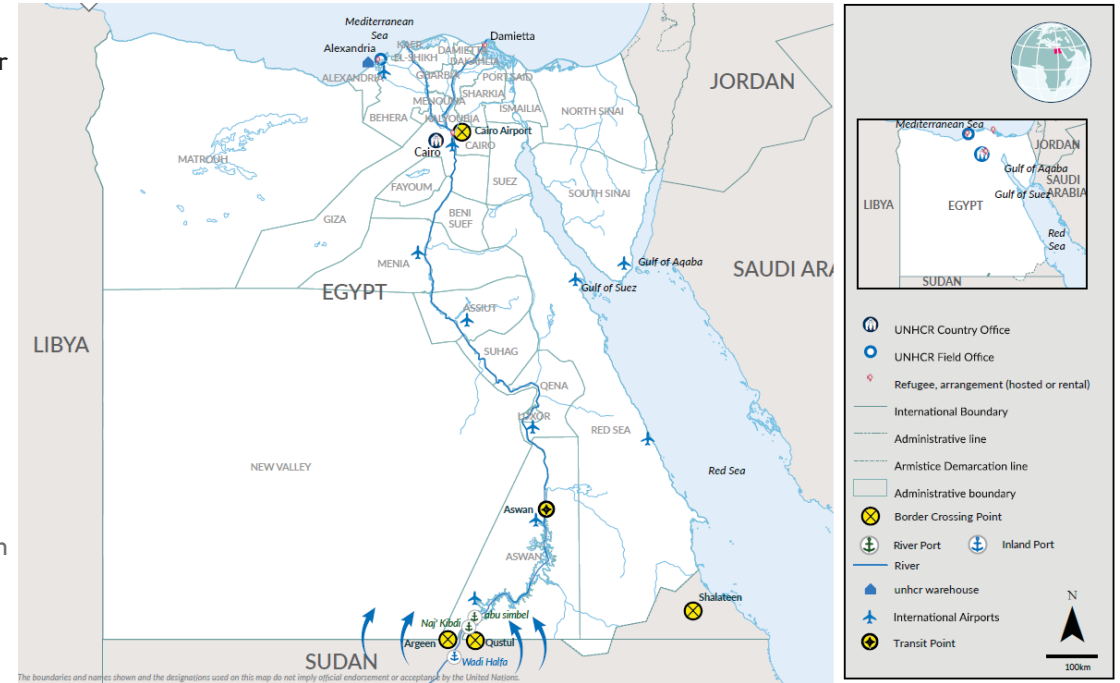

**Introduction**

Due to the outbreak of conflict in Sudan between the Sudanese Armed Forces (SAF) and the Rapid Support Forces (RSF), over **409,000** (98% are Sudanese) have entered Egypt to flee the violence. This dashboard gives an overview of arrivals and registration trends.

 **409,000** Individuals arrived (post conflict, since 15th April 2023) according to Govt. of Egypt/MFA

 **254,633** Individuals who arrived from Sudan scheduled for registration (appointments)

 **143,040** Newly registered individuals **56%** Registered, out of total individuals scheduled for registration

**New Arrivals Registered**

**Registration Appointment Trend**

**28,714**  
**20%** **\*\* Individuals who arrived from Sudan, registered & processed for emergency cash assistance.**