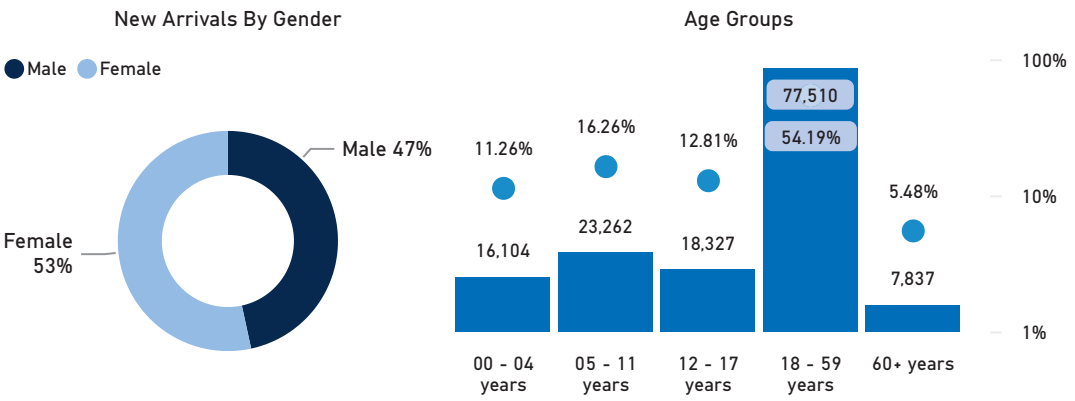

**Introduction**

Due to the outbreak of conflict in Sudan between the Sudanese Armed Forces (SAF) and the Rapid Support Forces (RSF), over **409,000** (98% are Sudanese) have entered Egypt to flee the violence. This dashboard gives an overview of arrivals and registration trends.

 **409,000** Individuals arrived (post conflict, since 15th April 2023) according to Govt. of Egypt/MFA

 **254,633** Individuals who arrived from Sudan scheduled for registration (appointments)

 **143,040** Newly registered individuals **56%** Registered, out of total individuals scheduled for registration

**New Arrivals Registered**

**Registration Appointment Trend**

**28,714**  
**20%** **\*\* Individuals who arrived from Sudan, registered & processed for emergency cash assistance.**