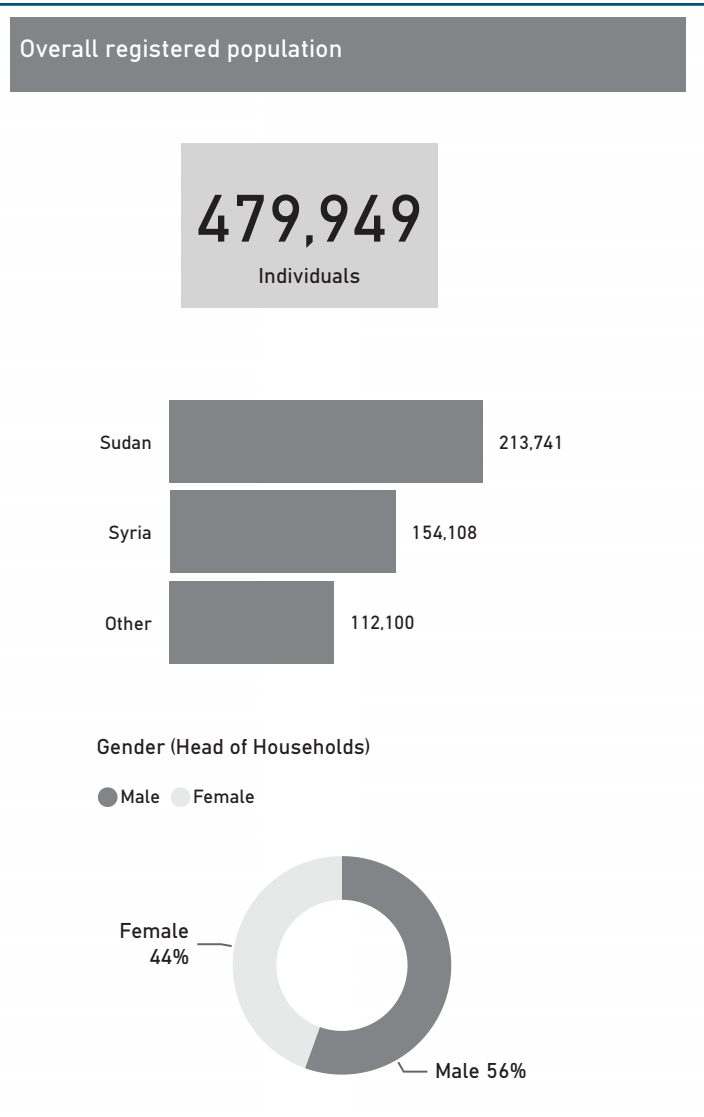

**Introduction**

Due to the outbreak of conflict in Sudan between the Sudanese Armed Forces (SAF) and the Rapid Support Forces (RSF), over **409,000** (98% are Sudanese) have entered Egypt to flee the violence. This dashboard gives an overview of arrivals and registration trends.

 **409,000** Individuals arrived (post conflict, since 15th April 2023) according to Govt. of Egypt/MFA

 **254,633** Individuals who arrived from Sudan scheduled for registration (appointments)

 **143,040** Newly registered individuals **56%** Registered, out of total individuals scheduled for registration

**New Arrivals Registered**

**Registration Appointment Trend**

**28,714**  
**20%** **\*\* Individuals who arrived from Sudan, registered & processed for emergency cash assistance.**