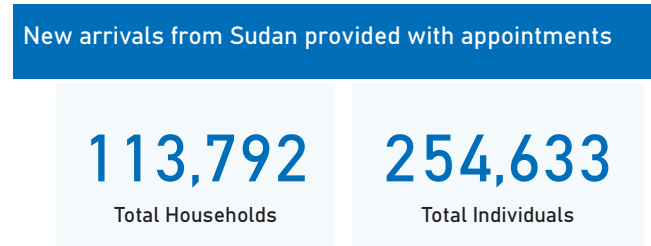

**Introduction**

Due to the outbreak of conflict in Sudan between the Sudanese Armed Forces (SAF) and the Rapid Support Forces (RSF), over **409,000** (98% are Sudanese) have entered Egypt to flee the violence. This dashboard gives an overview of arrivals and registration trends.

 **409,000** Individuals arrived (post conflict, since 15th April 2023) according to Govt. of Egypt/MFA

 **254,633** Individuals who arrived from Sudan scheduled for registration (appointments)

 **143,040** Newly registered individuals **56%** Registered, out of total individuals scheduled for registration

**New Arrivals Registered**

**Registration Appointment Trend**

**28,714**  
**20%** **\*\* Individuals who arrived from Sudan, registered & processed for emergency cash assistance.**