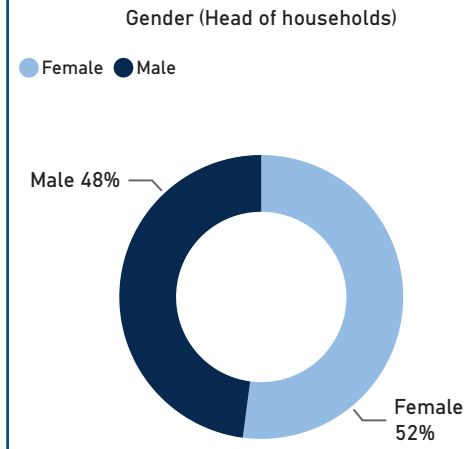

**Introduction**

Due to the outbreak of conflict in Sudan between the Sudanese Armed Forces (SAF) and the Rapid Support Forces (RSF), over **409,000** (98% are Sudanese) have entered Egypt to flee the violence. This dashboard gives an overview of arrivals and registration trends.

 **409,000** Individuals arrived (post conflict, since 15th April 2023) according to Govt. of Egypt/MFA

 **254,633** Individuals who arrived from Sudan scheduled for registration (appointments)

 **143,040** Newly registered individuals **56%** Registered, out of total individuals scheduled for registration

**New Arrivals Registered**

**Registration Appointment Trend**

**28,714**  
**20%** **\*\* Individuals who arrived from Sudan, registered & processed for emergency cash assistance.**