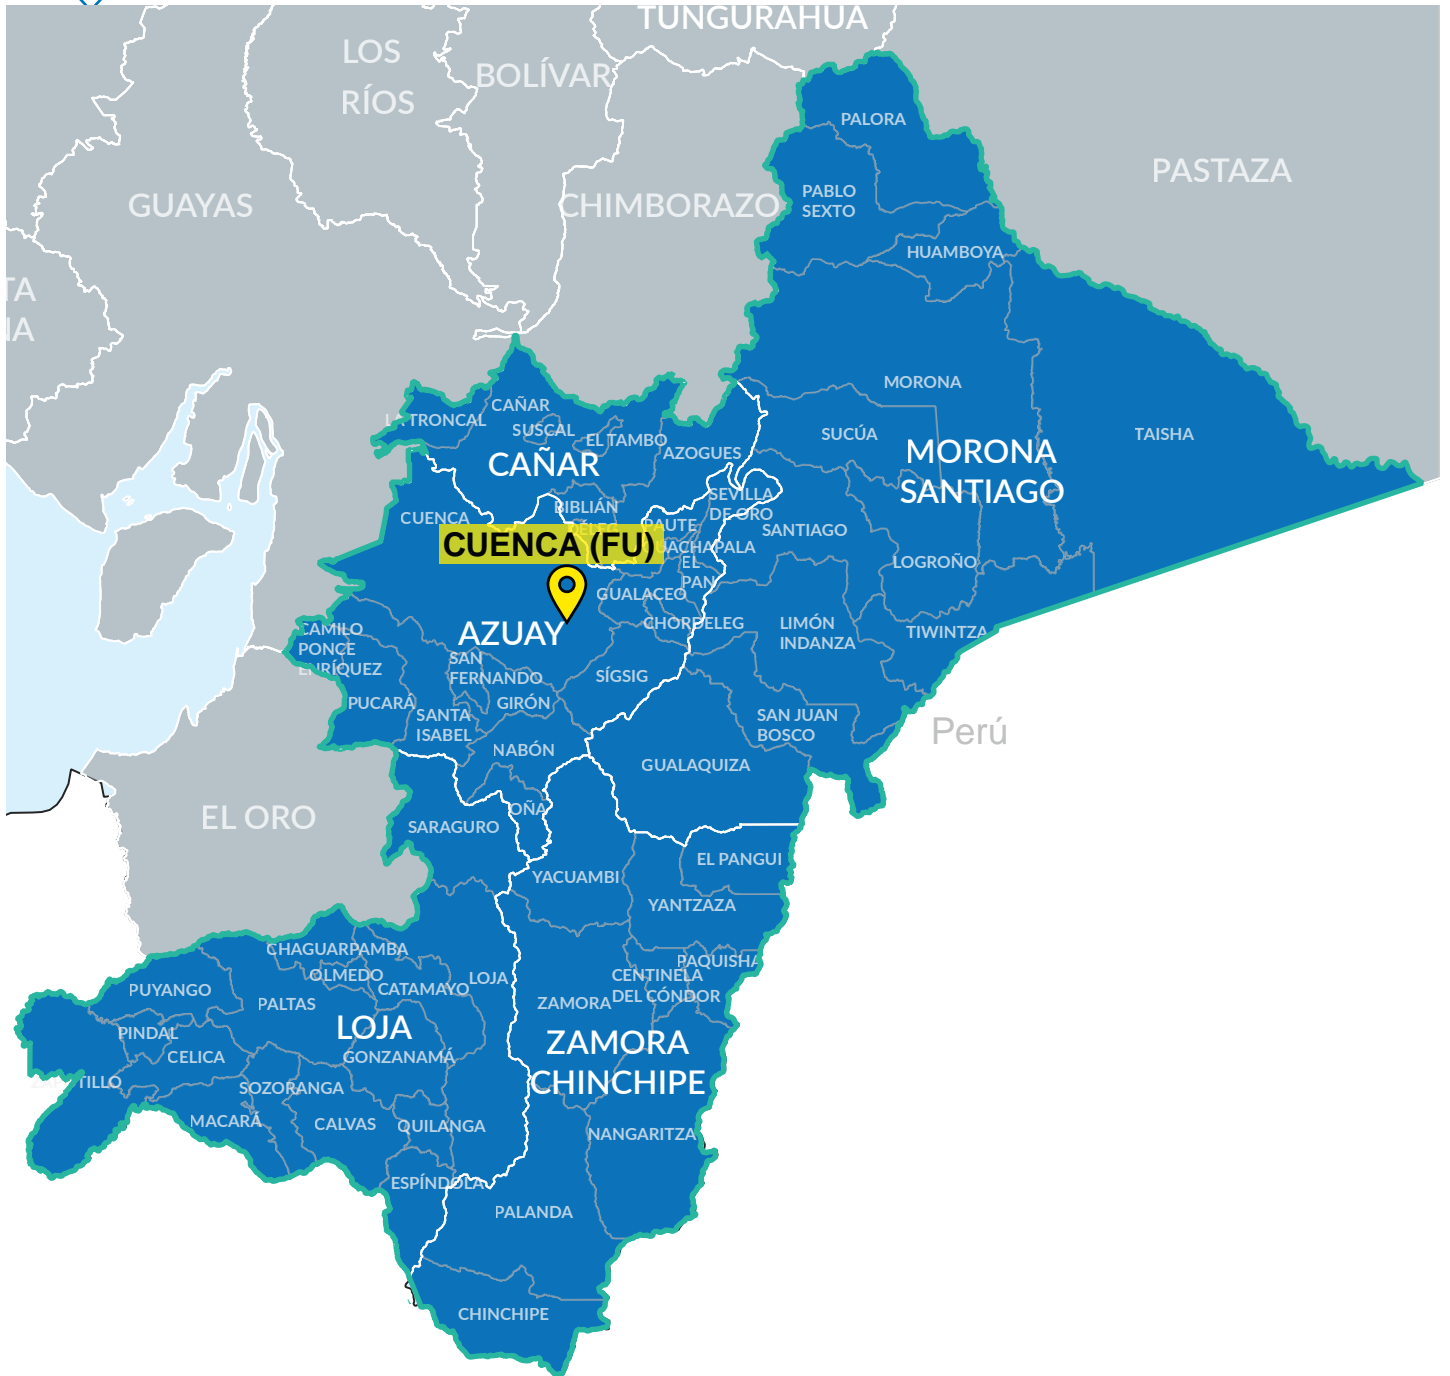

 Cantones covered: **7**

 Office coverage

Our partners:
AISOS
FUDELA
HIAS
NRC

 Tulcán Field Unit (FUTU)

Address: Holanda entre Italia y Av. Tulcanaza,
frente al asilo de ancianos Sara Espindola
Carchi, ciudad de Tulcán

LEGEND

 Cantones covered: **41**

 Office coverage

Our partners:
CDH
HIAS
NRC
SJR

 Guayaquil Sub-Office (SOGU)

Address: Circunvalación Sur 0507
y Av. Las Monjas, Urdesa Central
Guayas, ciudad de Guayaquil

 Cantones covered: **59**

 Office coverage

LEGEND

Our partners:
HIAS
NRC

 Cunca Field Unit (FUCU)

FUCU

Address: Luis Moreno Mora y
Cornelio Merchan, casa N6-15
Azuay, ciudad de Cuenca

The designations employed and the presentation of the material on this map do not imply the expression of any opinion whatsoever on the part of the UN Refugee Agency concerning the legal status of any country, territory, city or area or of its authorities, or concerning the delimitation of its frontiers or boundaries.

LEGEND

 Cantones covered: **14**

 Office coverage

Our partners:
ADRA
CDH
HIAS
MMO
NRC

 Huaquillas Field Unit (FUHU)

Address: Ciudadela primero de mayo
calle ruminahui entre tungurahua y
pichincha. El Oro, ciudad de Huaquillas