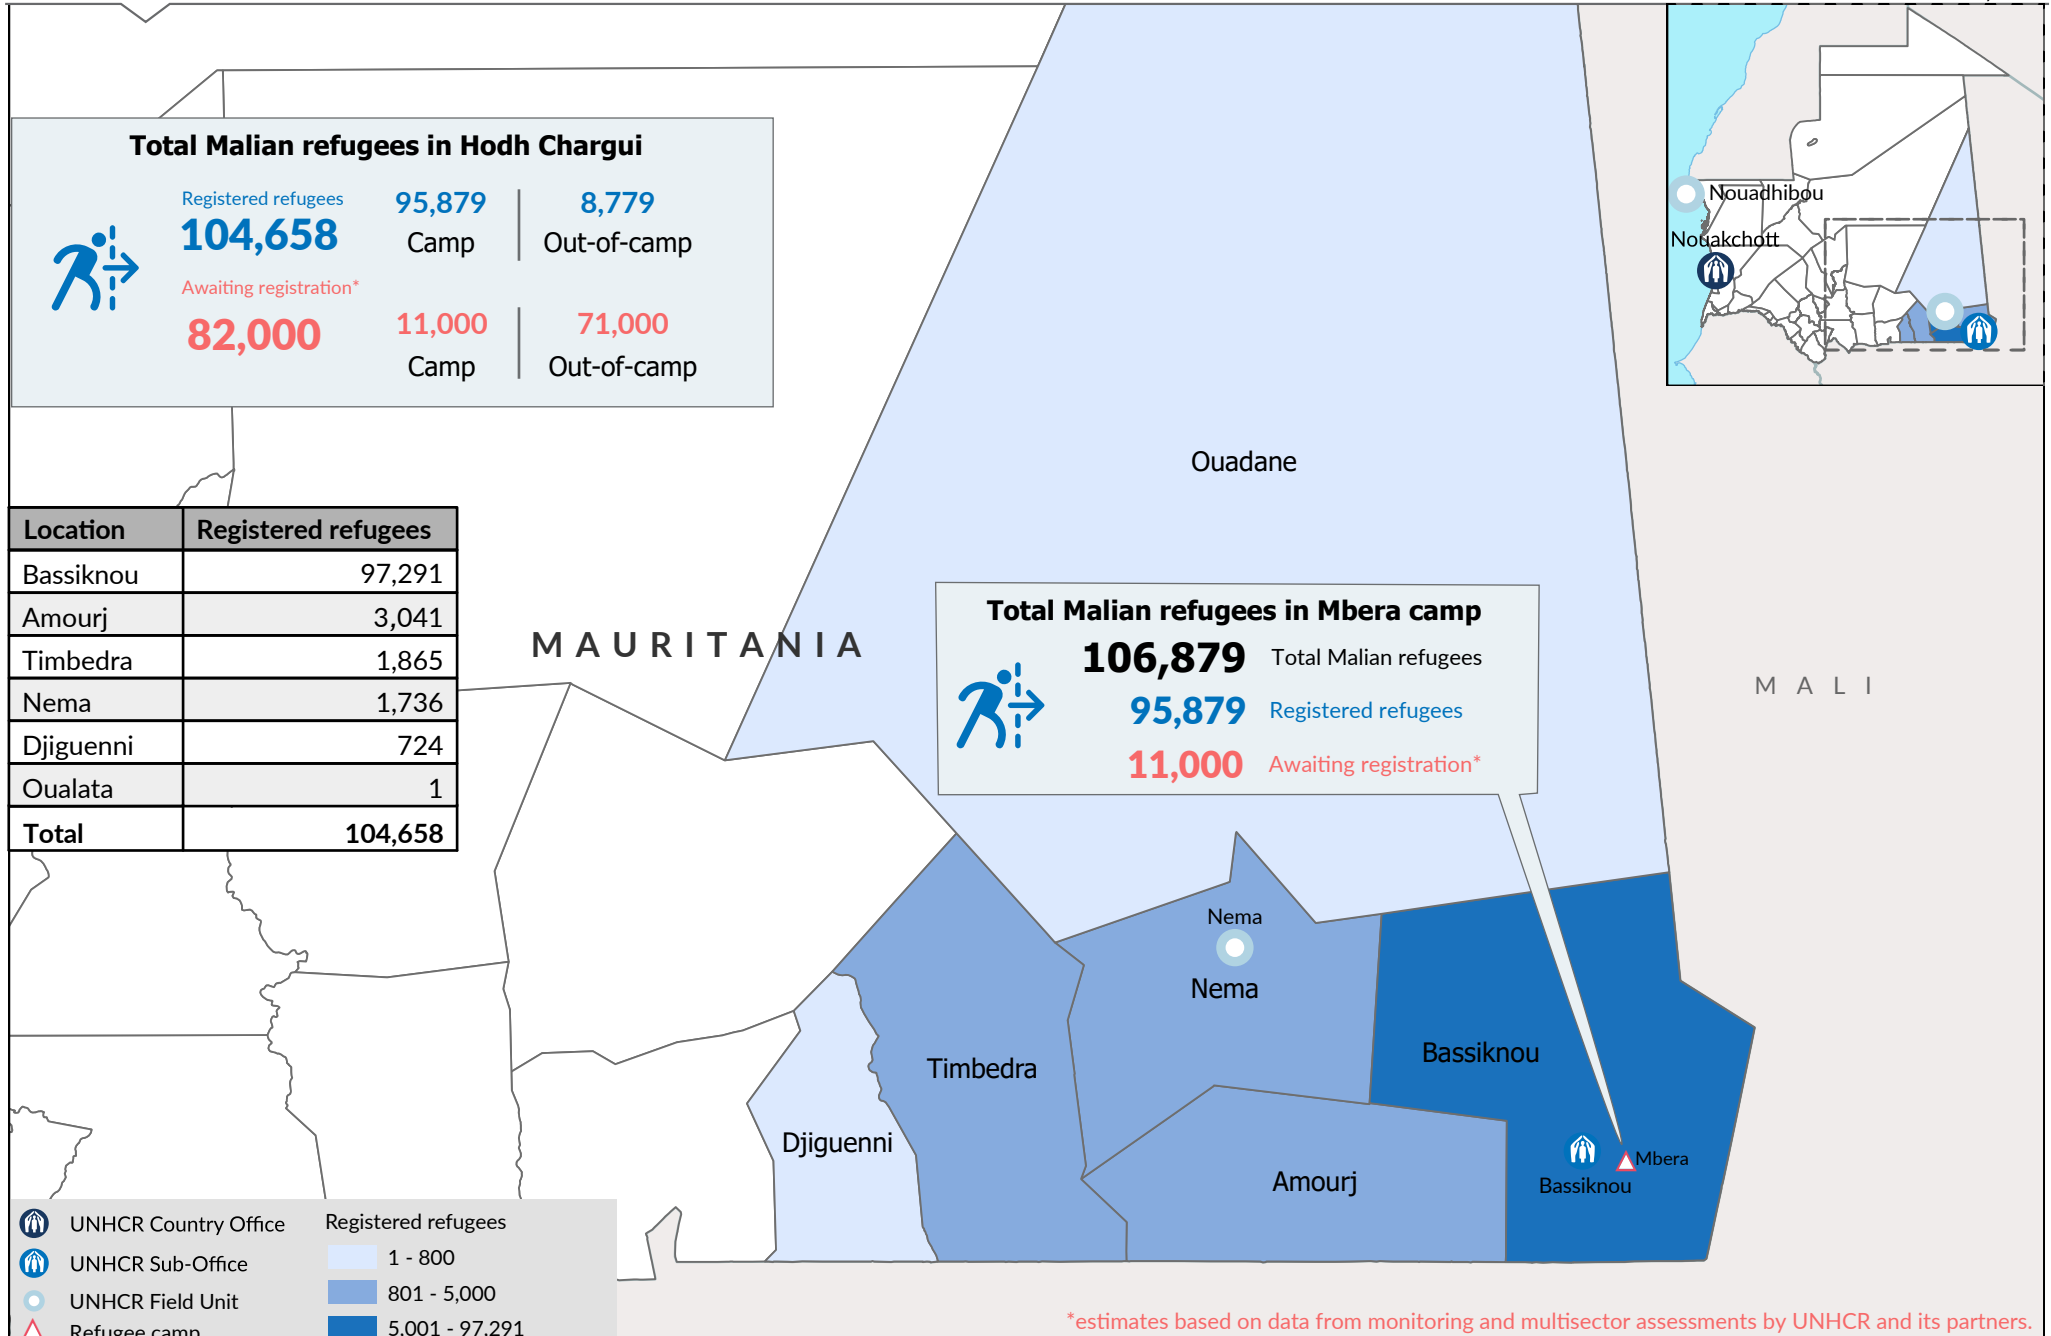

Estimated Malian refugee population in Hodh Chargui

as of 31 January 2024

*estimates based on data from monitoring and multisector assessments by UNHCR and its partners.

The boundaries and names shown and the designations used on this map do not imply official endorsement or acceptance by the United Nations.