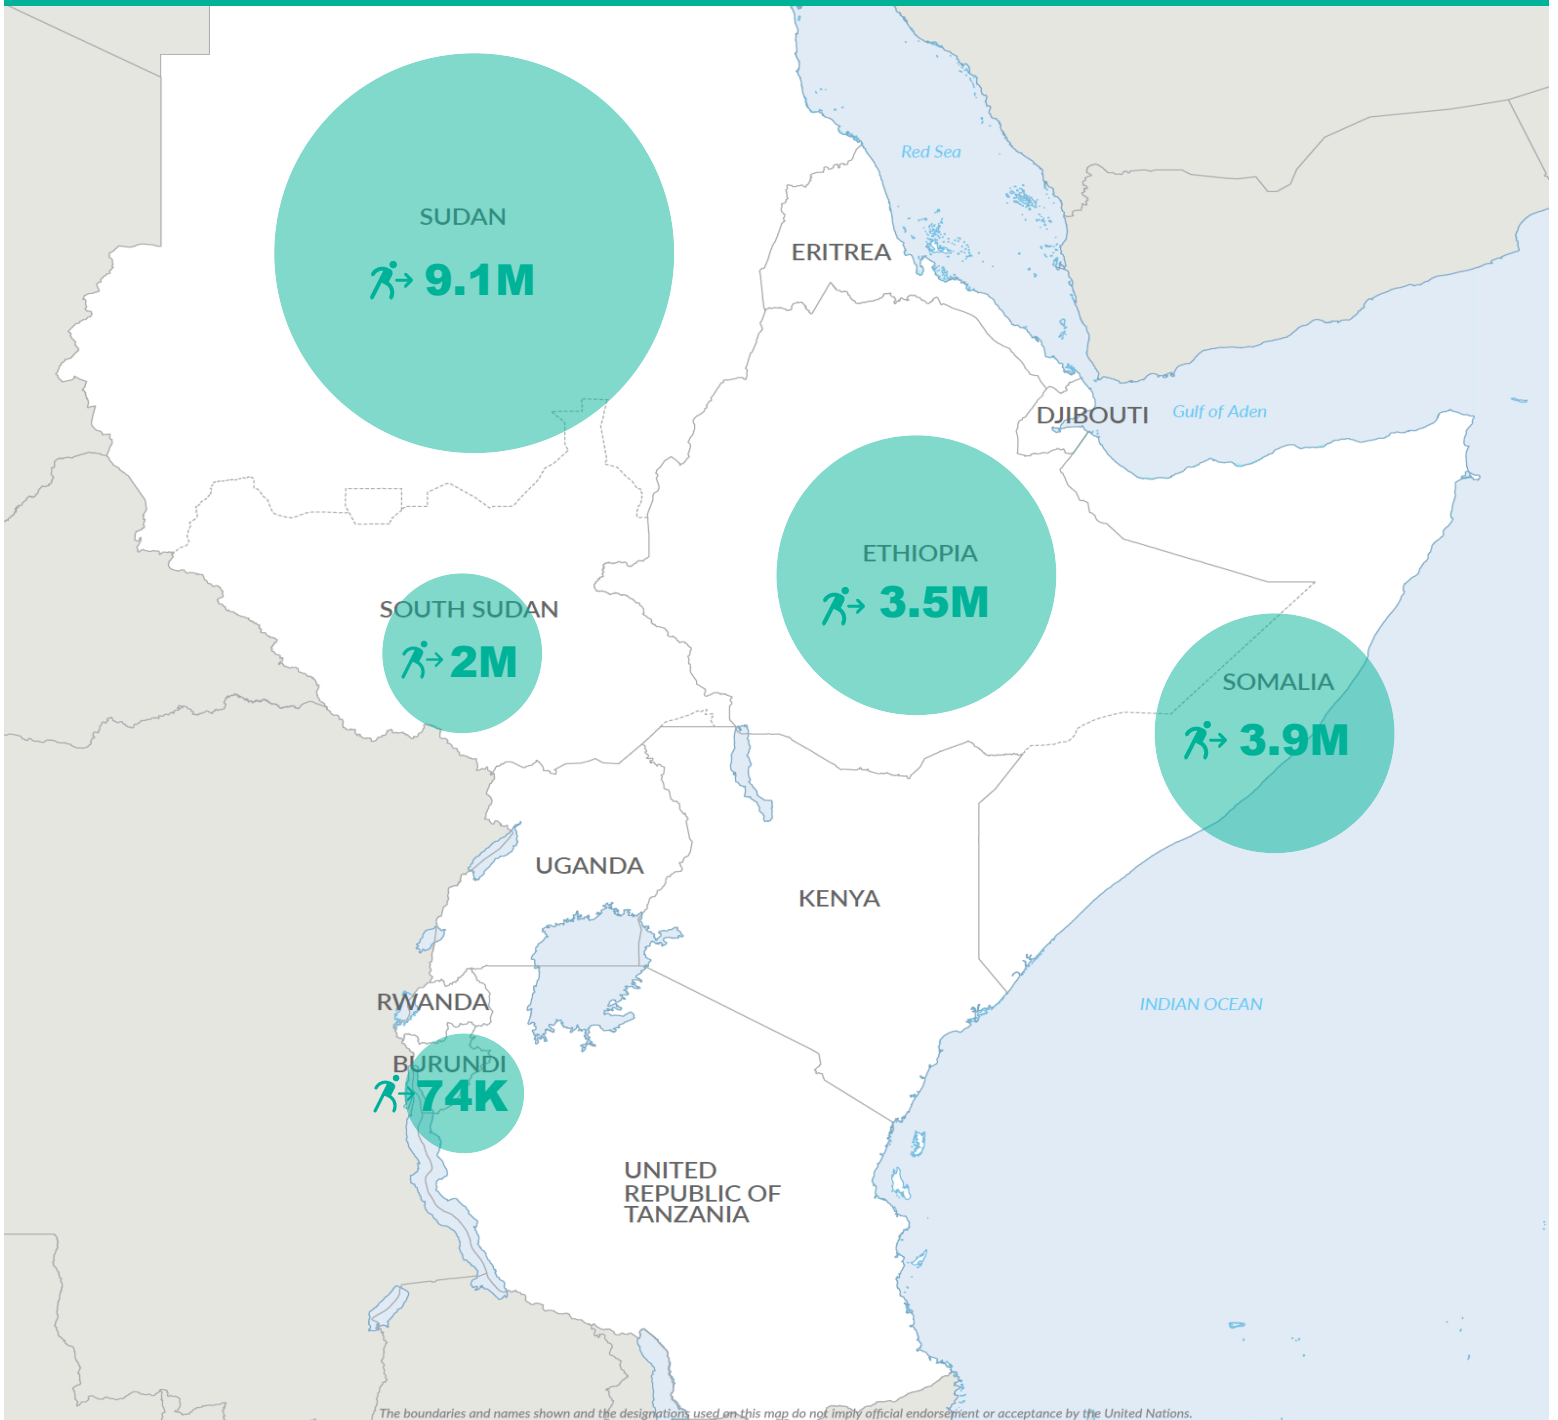

**→ 18.5M**  
Total IDPs in the EHAGL Region

**13.6M**  
Conflict induced IDPs

**4.9M**  
Natural disaster IDPs

**IDPs by host country**

**Total IDPs in the EHAGL Region**

The boundaries and names shown and the designations used on this map do not imply official endorsement or acceptance by the United Nations.