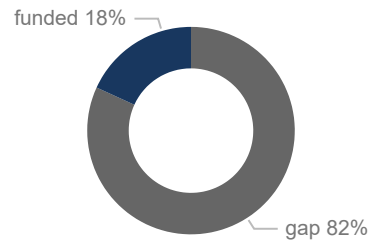

### KEY FIGURES

**2,276,421**  
SOUTH SUDANESE REFUGEES

This figure excludes 2,786 refugees and asylum seekers in the Central African Republic.

### 2023 REGIONAL RRRP FUNDING

**USD 1.3 B**  
REQUESTED  
**USD 241.4 M**  
RECEIVED

BY 107 RRP PARTNERS IN 2023 FOR THE SOUTH SUDAN SITUATION