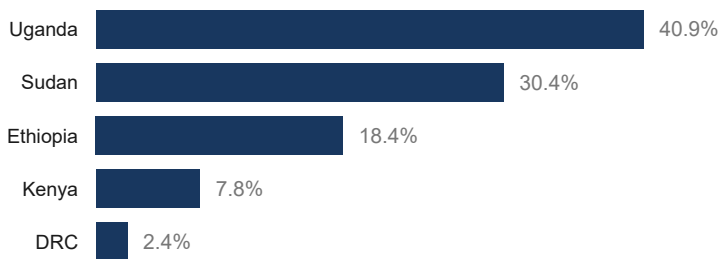

BY COUNTRY OF ASYLUM