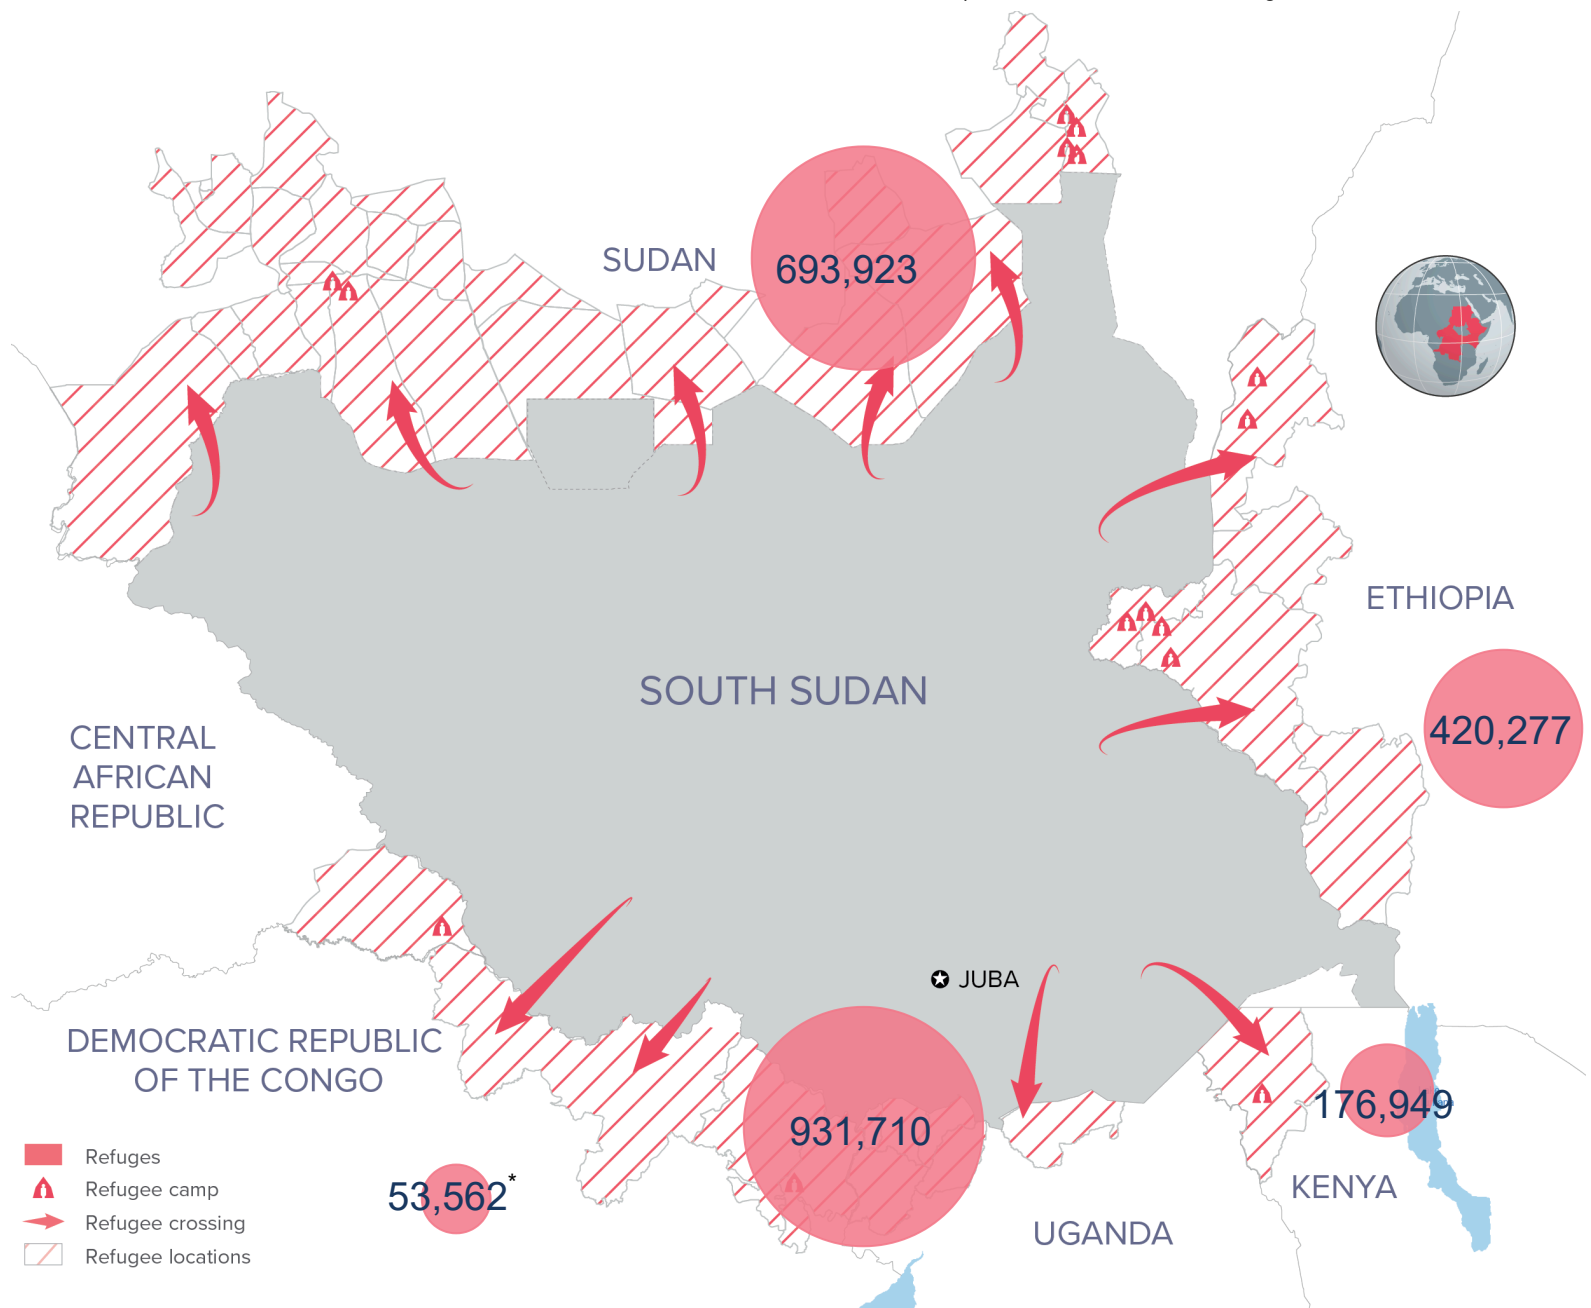

### KEY FIGURES

**2,276,421**  
SOUTH SUDANESE REFUGEES

This figure excludes 2,786 refugees and asylum seekers in the Central African Republic.

### 2023 REGIONAL RRRP FUNDING

**USD 1.3 B**  
REQUESTED  
**USD 241.4 M**  
RECEIVED

BY 107 RRP PARTNERS IN 2023 FOR THE SOUTH SUDAN SITUATION

### BY COUNTRY OF ASYLUM

### NEW ARRIVALS BY MONTH

**2024 arrivals (1 Jan - 29 Feb): 11,148**

Based on field reports, UNHCR and Government registration

The boundaries and names shown and the designations used on this map do not imply official endorsement or acceptance by the United Nations. \*Figures as of 31 Jan 2024