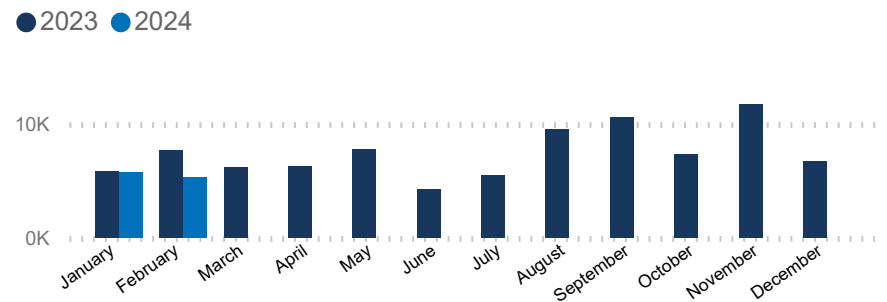

### KEY FIGURES

**2,276,421**  
SOUTH SUDANESE REFUGEES

This figure excludes 2,786 refugees and asylum seekers in the Central African Republic.

### 2023 REGIONAL RRRP FUNDING

**USD 1.3 B**  
REQUESTED  
**USD 241.4 M**  
RECEIVED

BY 107 RRP PARTNERS IN 2023 FOR THE SOUTH SUDAN SITUATION

### BY COUNTRY OF ASYLUM

### NEW ARRIVALS BY MONTH

**2024 arrivals (1 Jan - 29 Feb): 11,148**

Based on field reports, UNHCR and Government registration

The boundaries and names shown and the designations used on this map do not imply official endorsement or acceptance by the United Nations. \*Figures as of 31 Jan 2024