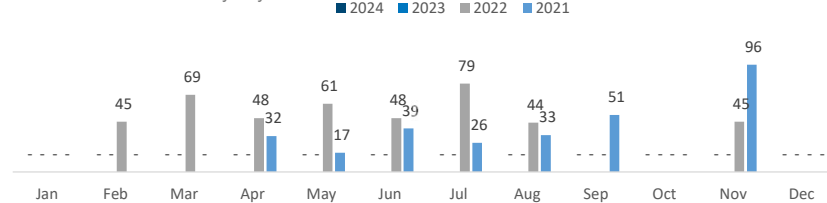

9,056
Refugee Returnees (2020 - 2024)

Since January 2020, 9,056 Somali refugees have returned to Somalia. This figure includes Voluntary Repatriation from Kenya (923) and Assisted Spontaneous Returnees (ASR) from Yemen (2,345) and other countries (373). Approximately (4,741) Somalis were monitored as arriving spontaneously from Yemen since January 2020.

Population of concern

IDPs	3,864,000
Asylum Seekers	20,607
Refugees	18,260
Refugee Returnees	9,056

*Estimated internally displaced persons as of March 2024 (Source: Somalia UN IDP - WG)

Returnees, refugee and asylum seekers map

Somali returnees from Kenya by month

Assisted spontaneous returnees from Yemen by month

Somalia Internal DISPLACEMENT

Displacements monitored by UNHCR Protection and Return Monitoring Network (PRMN)

Monthly internal displacement (2023 - 2024)
(in thousands)