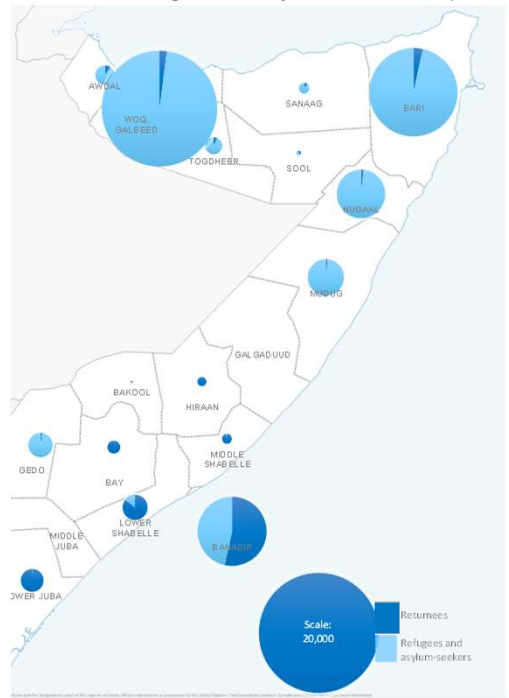

At the end of March 2024, there were 38,867 refugees and asylum-seekers registered in Somalia, mainly from Ethiopia (25,459 asylum seekers and refugees), Yemen (11,362 refugees and asylum seekers) and Syria (1,566 refugees and asylum seekers). The remaining 480 of the people we serve were from other countries.

Region	Ethiopia	Yemen	Other
Woq. Galbeed	10,844	5,883	1,477
Bari	8,479	1,879	113
Nugaal	2,989	242	21
Mudug	1,698	80	51
Togdheer	188	156	47
Sanaag	127	19	4
Awdal	295	182	9
Banadir	12	2,770	324
Sool	7	12	-
Middle Shabelle	-	3	-
Lower Shabelle	-	130	-
Other	-	-	-
TOTAL	25,459	11,362	2,046

9,056
Refugee Returnees (2020 - 2024)

Since January 2020, 9,056 Somali refugees have returned to Somalia. This figure includes Voluntary Repatriation from Kenya (923) and Assisted Spontaneous Returnees (ASR) from Yemen (2,345) and other countries (373). Approximately (4,741) Somalis were monitored as arriving spontaneously from Yemen since January 2020.

Region	Kenya	Yemen	Other
Lower Juba	462	271	30
Banadir	411	3,132	319
Bay	50	202	25
Togdheer	-	29	3
Mudug	-	31	8
Awdal	-	49	7
Bari	-	389	67
Gedo	-	21	14
Nugaal	-	60	10
Hiraan	-	130	23
Woq. Galbeed	-	413	347
Other	-	2,422	131
TOTAL	923	7,149	984

Population of concern

IDPs	3,864,000
Asylum Seekers	20,607
Refugees	18,260
Refugee Returnees	9,056

*Estimated internally displaced persons as of March 2024 (Source: Somalia UN IDP - WG)

Returnees, refugee and asylum seekers map