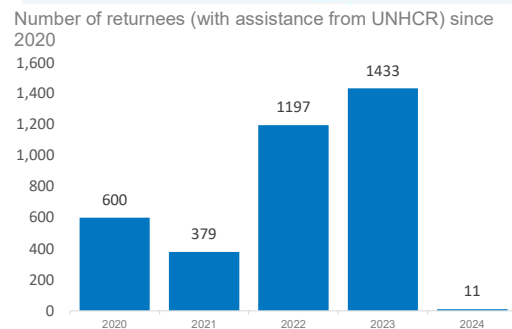

At the end of March 2024, there were 38,867 refugees and asylum-seekers registered in Somalia, mainly from Ethiopia (25,459 asylum seekers and refugees), Yemen (11,362 refugees and asylum seekers) and Syria (1,566 refugees and asylum seekers). The remaining 480 of the people we serve were from other countries.

Region	Ethiopia	Yemen	Other
Woq. Galbeed	10,844	5,883	1,477
Bari	8,479	1,879	113
Nugaal	2,989	242	21
Mudug	1,698	80	51
Togdheer	188	156	47
Sanaag	127	19	4
Awdal	295	182	9
Banadir	12	2,770	324
Sool	7	12	-
Middle Shabelle	-	3	-
Lower Shabelle	-	130	-
Other	-	-	-
TOTAL	25,459	11,362	2,046

9,056
Refugee Returnees (2020 - 2024)

Since January 2020, 9,056 Somali refugees have returned to Somalia. This figure includes Voluntary Repatriation from Kenya (923) and Assisted Spontaneous Returnees (ASR) from Yemen (2,345) and other countries (373). Approximately (4,741) Somalis were monitored as arriving spontaneously from Yemen since January 2020.

Region	Kenya	Yemen	Other
Lower Juba	462	271	30
Banadir	411	3,132	319
Bay	50	202	25
Togdheer	-	29	3
Mudug	-	31	8
Awdal	-	49	7
Bari	-	389	67
Gedo	-	21	14
Nugaal	-	60	10
Hiraan	-	130	23
Woq. Galbeed	-	413	347
Other	-	2,422	131
TOTAL	923	7,149	984

Population of concern

IDPs	3,864,000
Asylum Seekers	20,607
Refugees	18,260
Refugee Returnees	9,056

*Estimated internally displaced persons as of March 2024 (Source: Somalia UN IDP - WG)

Returnees, refugee and asylum seekers map