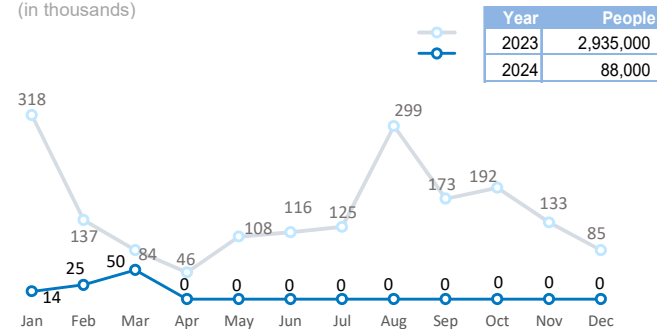

Population of concern

IDPs	3,864,000
Asylum Seekers	20,607
Refugees	18,260
Refugee Returnees	9,056

*Estimated internally displaced persons as of March 2024 (Source: Somalia UN IDP - WG)

Returnees, refugee and asylum seekers map

Somali returnees from Kenya by month

Assisted spontaneous returnees from Yemen by month

Somalia Internal DISPLACEMENT

Displacements monitored by UNHCR Protection and Return Monitoring Network (PRMN)

Monthly internal displacement (2023 - 2024)
(in thousands)

2024 displacement reasons

Conflict/Insecurity	52,000
Other	20,000
Total	16,000

2024 top Arrival regions

Gedo	16,000
Bay	15,000
Galgaduud	12,000
Lower Juba	10,000
Middle Juba	8,640
Banadir	8,118
Bari	3,619
Nugaal	2,910
Total (approx.)	88,000