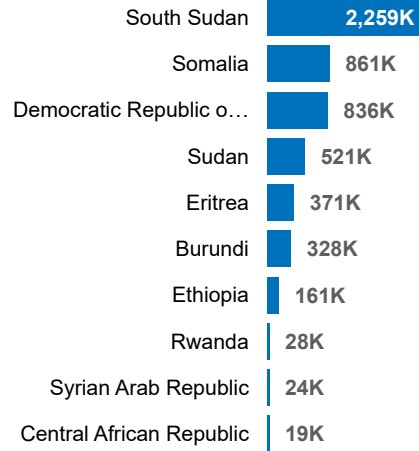

**5.3M**

Refugees and Asylum seekers in the EHAGL region

**By Age and Gender**

**Refugee by Country of Origin**

**Refugees by Country of Asylum**

**Annual Trend of Displacement | 2013- 2023**

**Population of Refugees and Asylum-Seekers by Countries of Asylum**