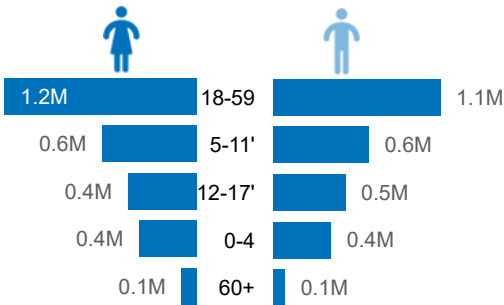

**5.3M**

Refugees and Asylum seekers in the EHAGL region

**By Age and Gender**

**Refugee by Country of Origin**

**Refugees by Country of Asylum**

**Annual Trend of Displacement | 2013- 2023**

**Population of Refugees and Asylum-Seekers by Countries of Asylum**