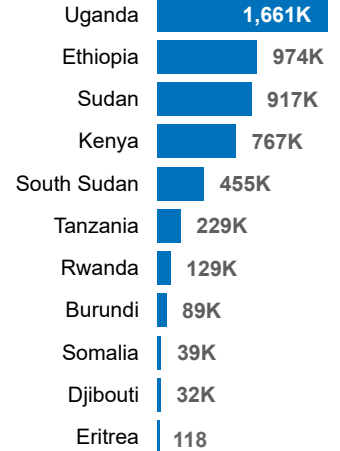

**5.3M**

Refugees and Asylum seekers in the EHAGL region

**By Age and Gender**

**Refugee by Country of Origin**

**Refugees by Country of Asylum**

**Annual Trend of Displacement | 2013- 2023**

**Population of Refugees and Asylum-Seekers by Countries of Asylum**