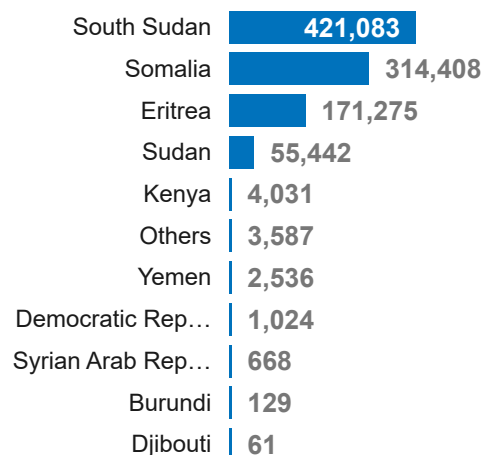

149K
Ethiopian refugees and asylum seekers in neighbouring countries

3.5M
Internally Displaced Persons

2.6M
Conflict induced IDPs in Ethiopia

0.9M
Natural Disaster IDPs in Ethiopia

3K
Ethiopia Returnees in 2024

974K
Refugees and asylum seekers in Ethiopia

Ethiopian Refugees by Country of Asylum

Refugees in Ethiopia by Country of Origin

Age and gender breakdown

Ethiopian Returnees in 2024

Ethiopians displaced into neighbouring countries