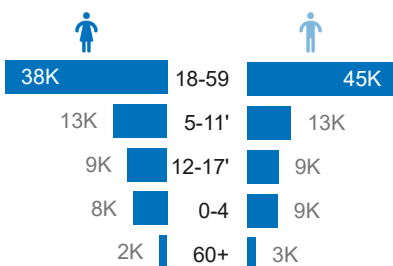

149K
Ethiopian refugees and asylum seekers in neighbouring countries

3.5M
Internally Displaced Persons

2.6M
Conflict induced IDPs in Ethiopia

0.9M
Natural Disaster IDPs in Ethiopia

3K
Ethiopia Returnees in 2024

974K
Refugees and asylum seekers in Ethiopia

Ethiopian Refugees by Country of Asylum

Refugees in Ethiopia by Country of Origin

Age and gender breakdown

Ethiopian Returnees in 2024

Ethiopians displaced into neighbouring countries