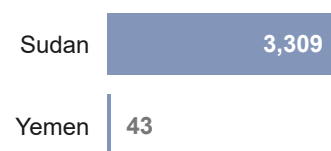

149K
Ethiopian refugees and asylum seekers in neighbouring countries

3.5M
Internally Displaced Persons

2.6M
Conflict induced IDPs in Ethiopia

0.9M
Natural Disaster IDPs in Ethiopia

3K
Ethiopia Returnees in 2024

974K
Refugees and asylum seekers in Ethiopia

Ethiopian Refugees by Country of Asylum

Refugees in Ethiopia by Country of Origin

Age and gender breakdown

Ethiopian Returnees in 2024

Ethiopians displaced into neighbouring countries