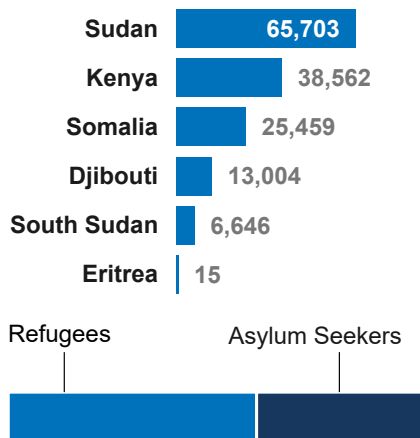

149K
Ethiopian refugees and asylum seekers in neighbouring countries

3.5M
Internally Displaced Persons

2.6M
Conflict induced IDPs in Ethiopia

0.9M
Natural Disaster IDPs in Ethiopia

3K
Ethiopia Returnees in 2024

974K
Refugees and asylum seekers in Ethiopia

Ethiopian Refugees by Country of Asylum

Refugees in Ethiopia by Country of Origin

Age and gender breakdown

Ethiopian Returnees in 2024

Ethiopians displaced into neighbouring countries