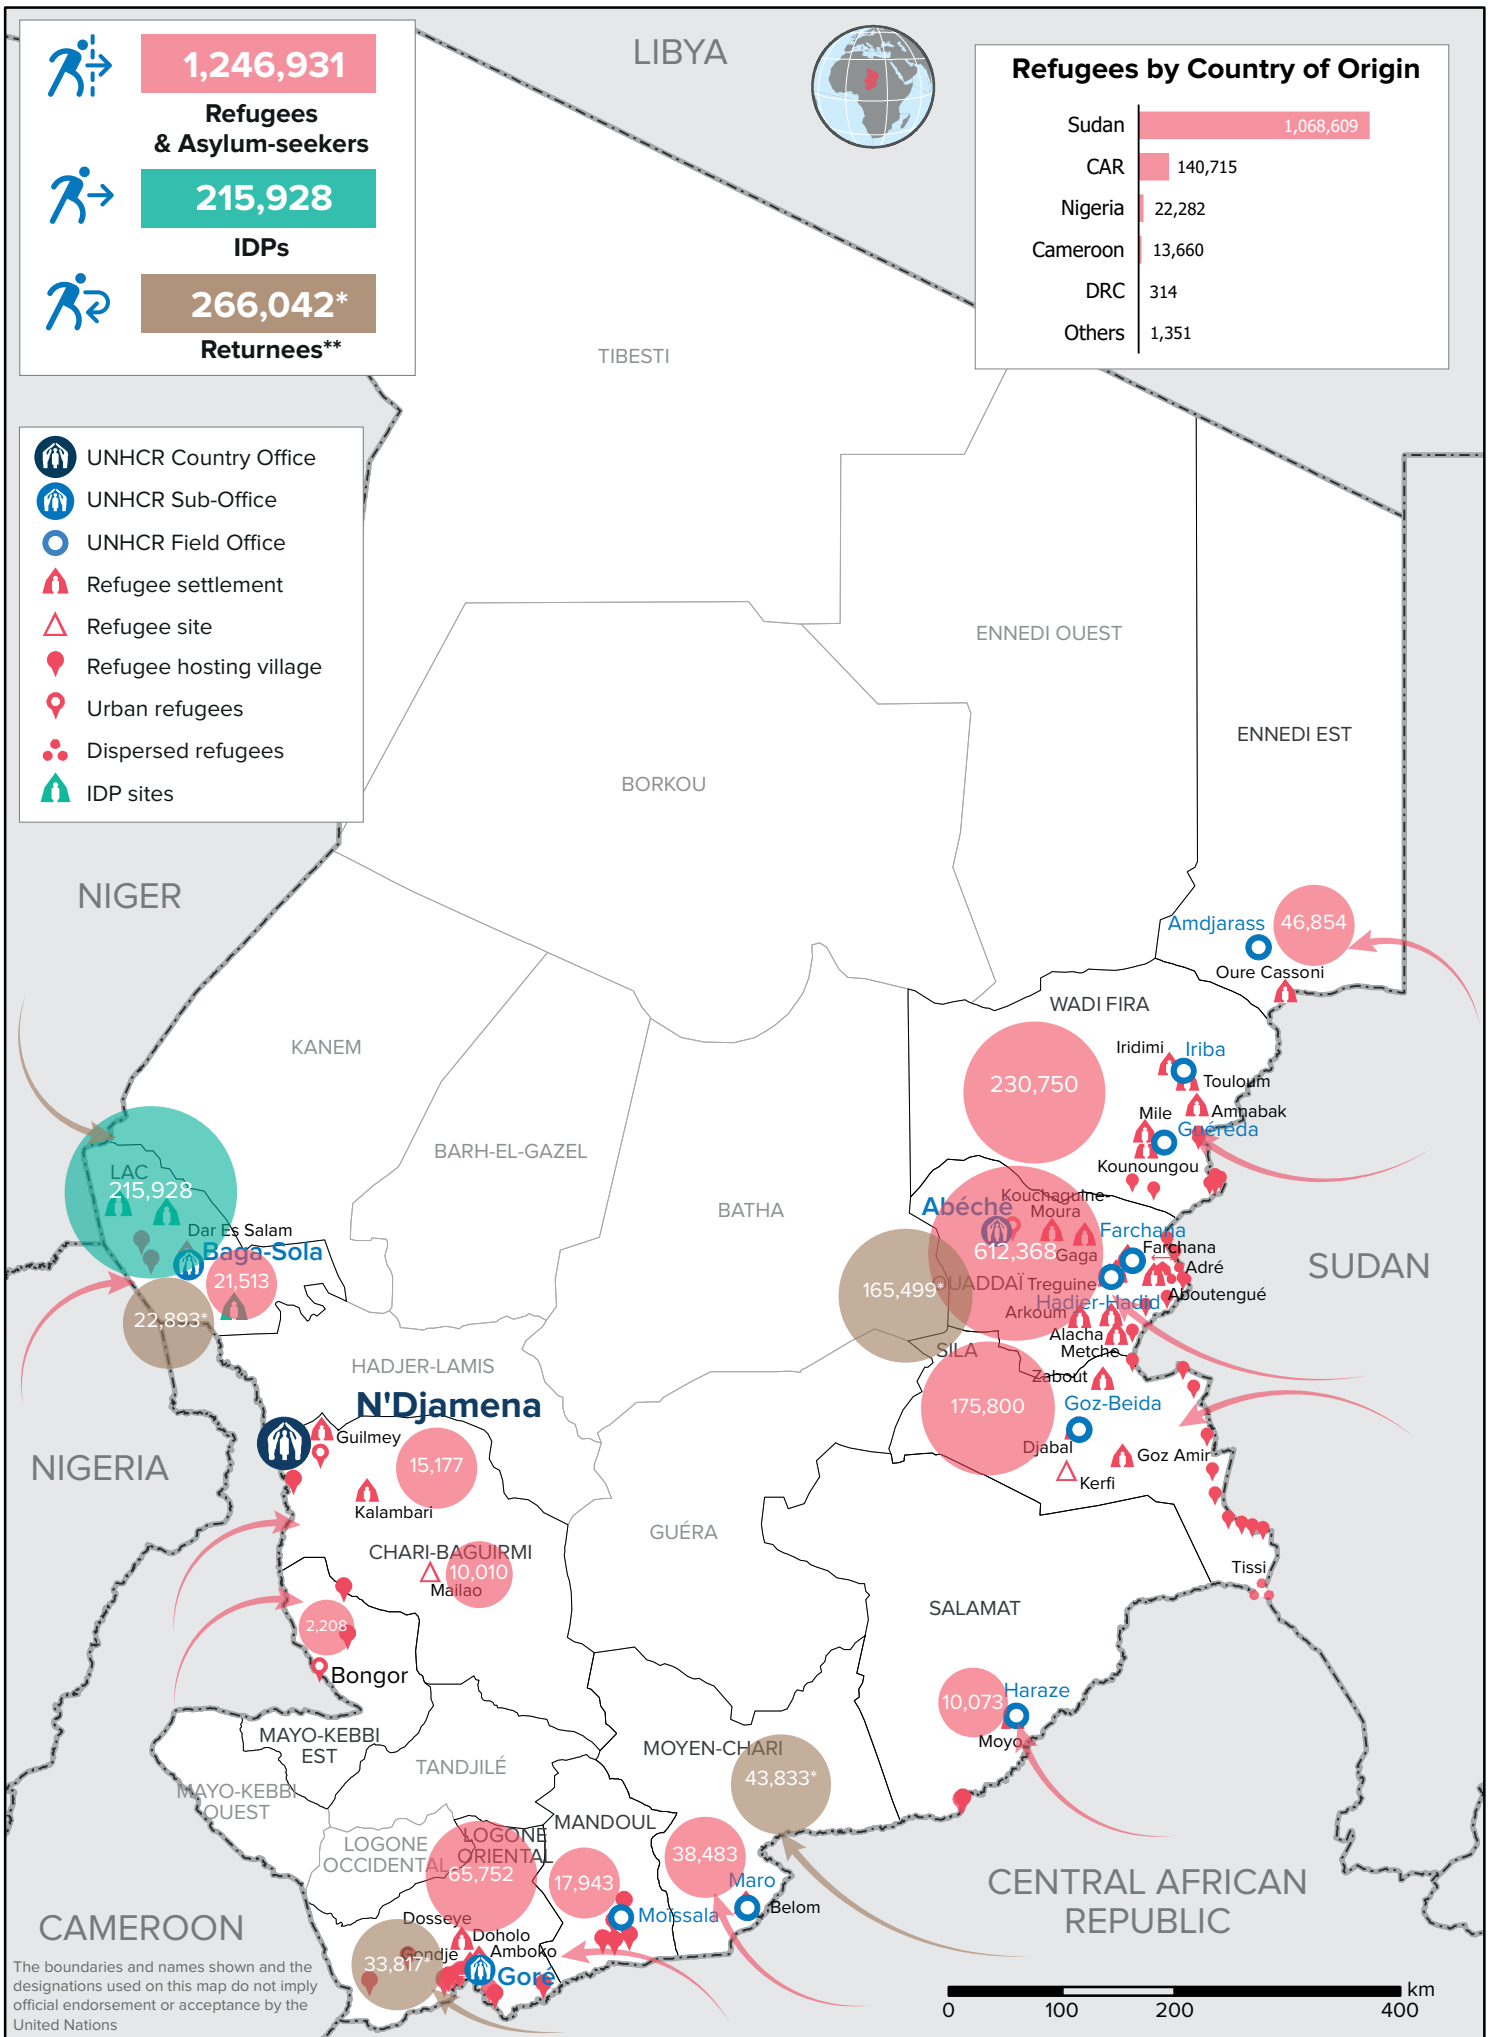

1,246,931

Refugees & Asylum-seekers

215,928

IDPs

266,042*

Returnees**

Refugees by Country of Origin

Sudan	1,068,609
CAR	140,715
Nigeria	22,282
Cameroon	13,660
DRC	314
Others	1,351

- UNHCR Country Office
- UNHCR Sub-Office
- UNHCR Field Office
- Refugee settlement
- Refugee site
- Refugee hosting village
- Urban refugees
- Dispersed refugees
- IDP sites

The boundaries and names shown and the designations used on this map do not imply official endorsement or acceptance by the United Nations

* Returnees in South: last assessment in Nov 2019 (IOM-DTM) / ** Returnees: Chadians returned from abroad, at risk of statelessness / *** Returnees : Returnees in the east (OIM-BI N°32)