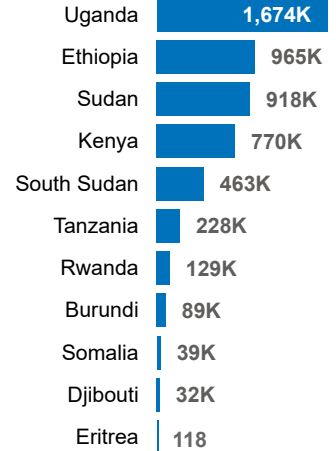

**5.3M**

Refugees and Asylum seekers in the EHAGL region

**By Age and Gender**

**Refugee by Country of Origin**

**Refugees by Country of Asylum**

**Annual Trend of Displacement | 2013- 2023**

**Population of Refugees and Asylum-Seekers by Countries of Asylum**