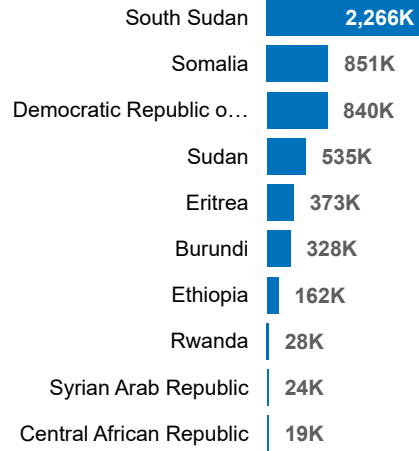

**5.3M**

Refugees and Asylum seekers in the EHAGL region

**By Age and Gender**

**Refugee by Country of Origin**

**Refugees by Country of Asylum**

**Annual Trend of Displacement | 2013- 2023**

**Population of Refugees and Asylum-Seekers by Countries of Asylum**