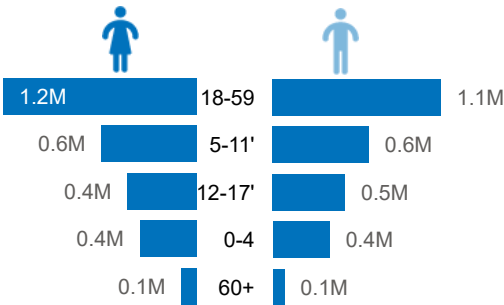

**5.3M**

Refugees and Asylum seekers in the EHAGL region

**By Age and Gender**

**Refugee by Country of Origin**

**Refugees by Country of Asylum**

**Annual Trend of Displacement | 2013- 2023**

**Population of Refugees and Asylum-Seekers by Countries of Asylum**