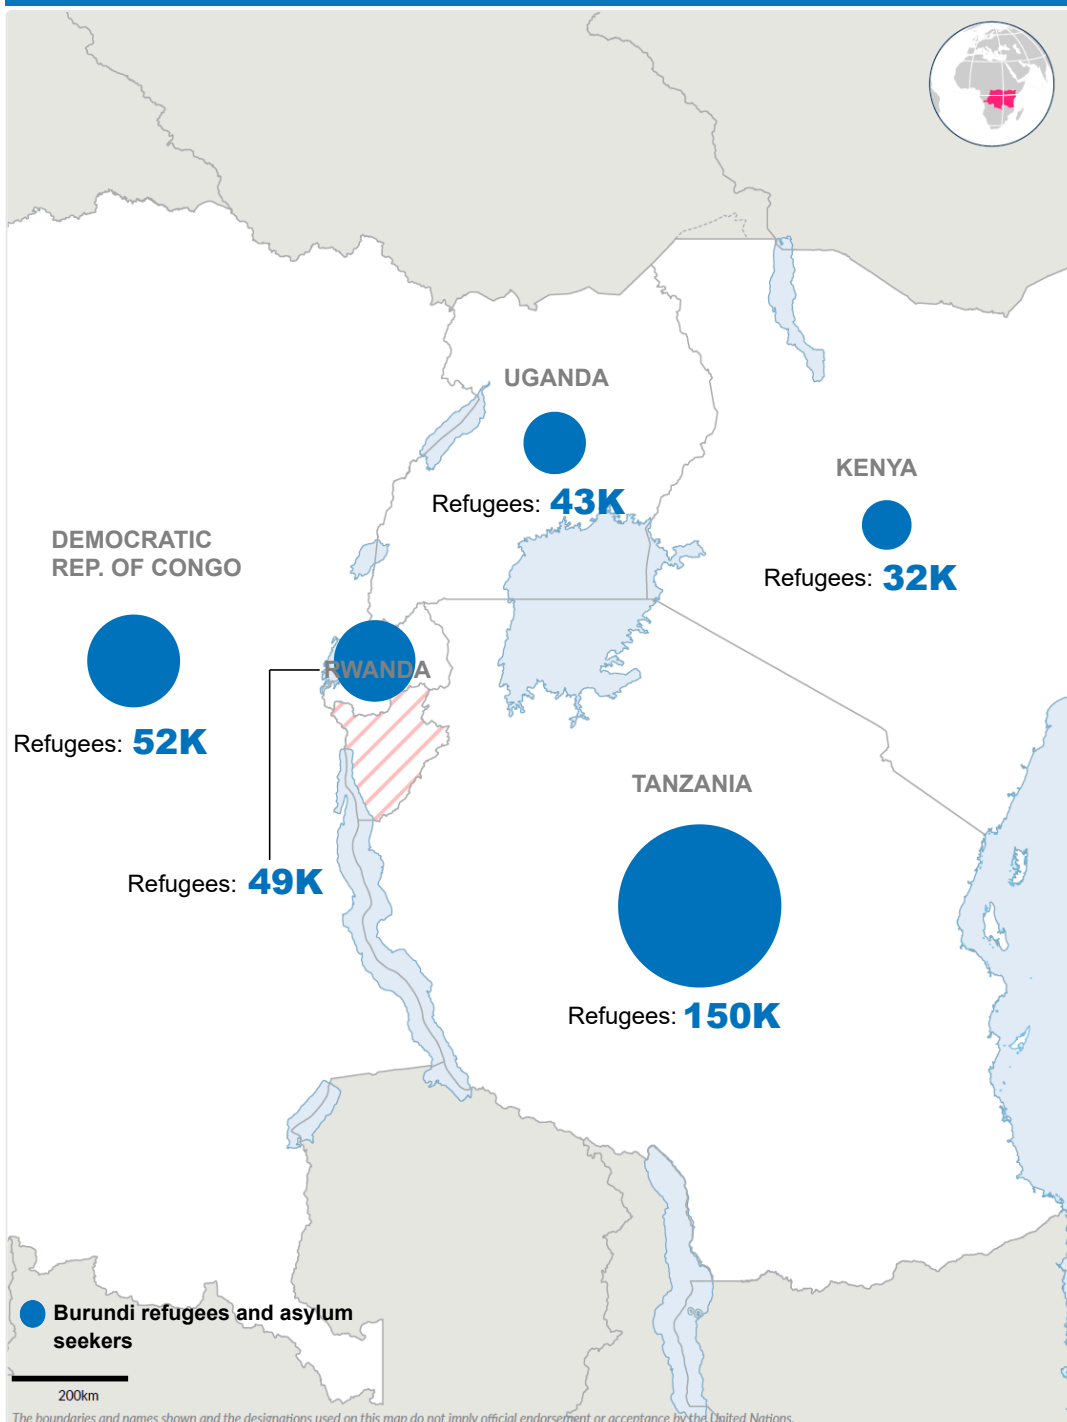

326K
Burundi Refugees and Asylum seekers in neighbouring countries

80K
Internally Displaced Persons

8K
Conflict induced IDPs

72K
Natural disaster IDPs

4,746
Returnees in 2024

89K
Refugees and Asylum Seekers in Burundi

Key Statistics (Burundi Refugees and Asylum seekers)

Age Gender breakdown

Burundian Refugees by CoA

Burundi Returnees in 2024

Burundians displaced into neighbouring countries

People We Serve in Burundi

Total Population of Concern in Burundi as of April 2024

By the end of April 2024, Burundi was host to 89,192 refugees and asylum seekers. A further 79,917 individuals are internally displaced. Some 4,746 refugees have so far returned to Burundi in 2024 mainly from Tanzania, Kenya, and Uganda.