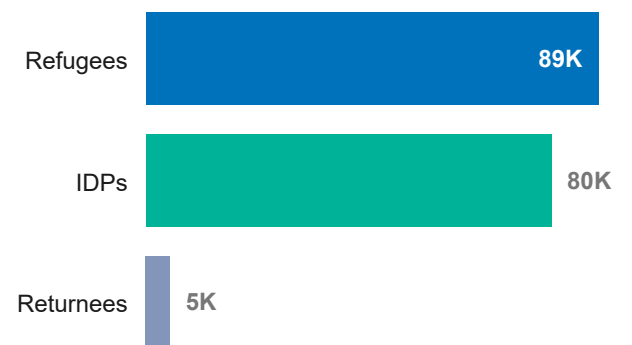

326K
Burundi Refugees and Asylum seekers in neighbouring countries

80K
Internally Displaced Persons

8K
Conflict induced IDPs

72K
Natural disaster IDPs

4,746
Returnees in 2024

89K
Refugees and Asylum Seekers in Burundi

Key Statistics (Burundi Refugees and Asylum seekers)

Age Gender breakdown

Burundian Refugees by CoA

Burundi Returnees in 2024

Burundians displaced into neighbouring countries

People We Serve in Burundi

Total Population of Concern in Burundi as of April 2024

By the end of April 2024, Burundi was host to 89,192 refugees and asylum seekers. A further 79,917 individuals are internally displaced. Some 4,746 refugees have so far returned to Burundi in 2024 mainly from Tanzania, Kenya, and Uganda.