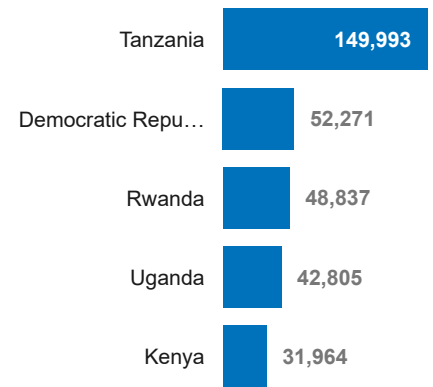

Burundian Refugees by CoA