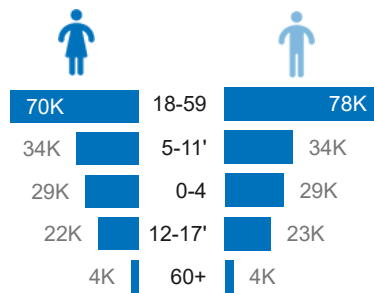

326K
Burundi Refugees and Asylum seekers in neighbouring countries

80K
Internally Displaced Persons

8K
Conflict induced IDPs

72K
Natural disaster IDPs

4,746
Returnees in 2024

89K
Refugees and Asylum Seekers in Burundi

Key Statistics (Burundi Refugees and Asylum seekers)

Age Gender breakdown

Burundian Refugees by CoA

Burundi Returnees in 2024

Burundians displaced into neighbouring countries

People We Serve in Burundi

Total Population of Concern in Burundi as of April 2024

By the end of April 2024, Burundi was host to 89,192 refugees and asylum seekers. A further 79,917 individuals are internally displaced. Some 4,746 refugees have so far returned to Burundi in 2024 mainly from Tanzania, Kenya, and Uganda.