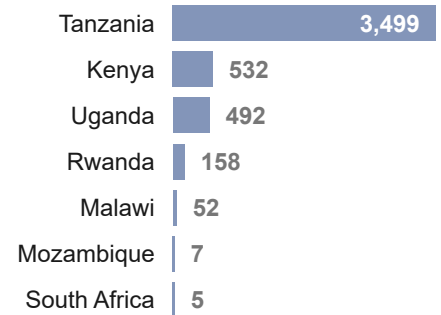

326K
Burundi Refugees and Asylum seekers in neighbouring countries

80K
Internally Displaced Persons

8K
Conflict induced IDPs

72K
Natural disaster IDPs

4,746
Returnees in 2024

89K
Refugees and Asylum Seekers in Burundi

Key Statistics (Burundi Refugees and Asylum seekers)

Age Gender breakdown

Burundian Refugees by CoA

Burundi Returnees in 2024

Burundians displaced into neighbouring countries

People We Serve in Burundi

Total Population of Concern in Burundi as of April 2024

By the end of April 2024, Burundi was host to 89,192 refugees and asylum seekers. A further 79,917 individuals are internally displaced. Some 4,746 refugees have so far returned to Burundi in 2024 mainly from Tanzania, Kenya, and Uganda.